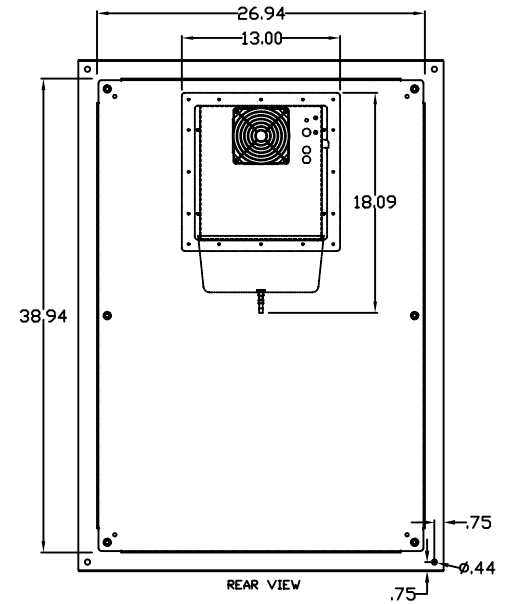

REAR VIEW

EIC SOLUTIONS, INC.
1825 Stout Dr., Warminster, PA 18974
(215) 443-5190 FAX: (215) 443-9564
WWW.EICSOLUTIONSINC.COM

DATE: 08/11/09
DRAWN: SFB
SCALE: 1/8"=1"
REV #

G423012-141-FRONT