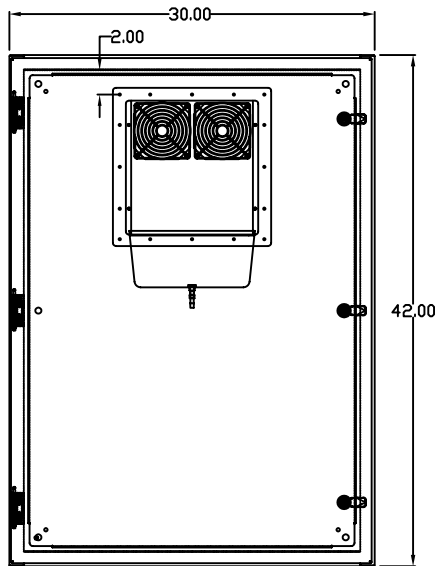

FRONT VIEW

EIC SOLUTIONS, INC.
1825 Stout Dr., Warminster, PA 18974
(215) 443-5190 FAX: (215) 443-9564
WWW.EICSOLUTIONSINC.COM

DATE: 08/11/09
DRAWN: SFB
SCALE: 1/8"=1"
REV #

G423012-141-FRONT