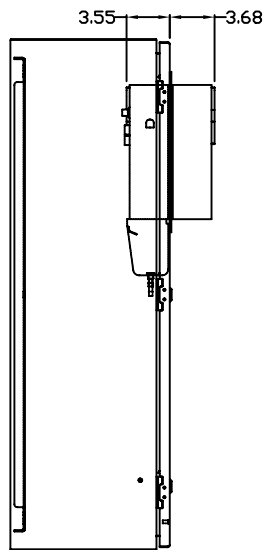

LEFT SIDE VIEW