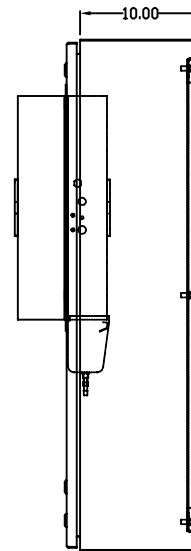

RIGHT SIDE VIEW