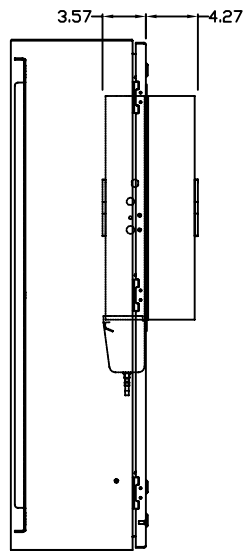

LEFT SIDE VIEW