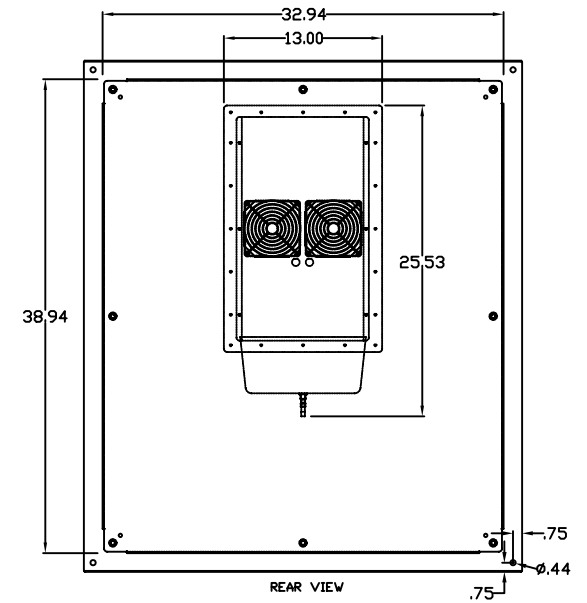

REAR VIEW

EIC SOLUTIONS, INC.
1825 Stout Dr., Warminster, PA 18974
(215) 443-5190 FAX: (215) 443-9564
WWW.EICSOLUTIONSINC.COM

DATE: 08/12/09
DRAWN: SFB
SCALE: 1/8"=1"
REV #

423610-145-FRONT