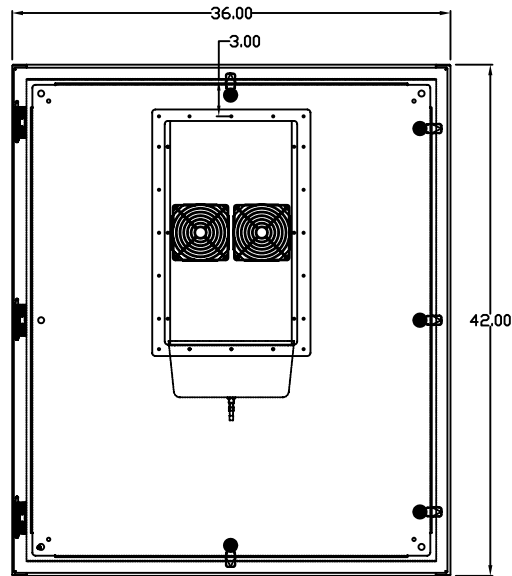

FRONT VIEW

EIC SOLUTIONS, INC.
1825 Stout Dr., Warminster, PA 18974
(215) 443-5190 FAX: (215) 443-9564
WWW.EICSOLUTIONSINC.COM

DATE: 08/12/09
DRAWN: SFB
SCALE: 1/8"=1"
REV #

423610-145-FRONT