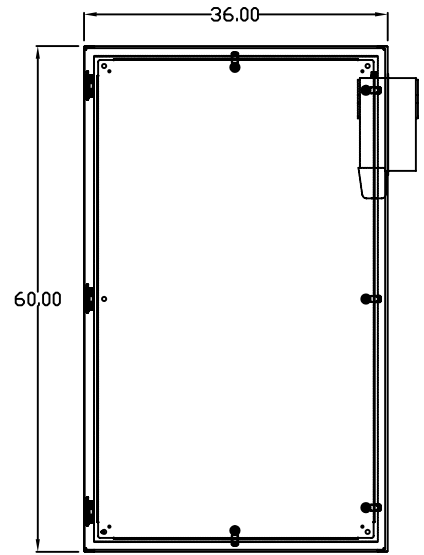

TOP VIEW

LEFT SIDE VIEW

FRONT VIEW

RIGHT SIDE VIEW

REAR VIEW

BOTTOM VIEW

THE INFORMATION CONTAINED HEREIN IS PROPRIETARY AND CONFIDENTIAL TO EIC SOLUTIONS, INC. ANY USE, TRANSFER OR DUPLICATION OF THIS INFORMATION IS STRICTLY FORBIDDEN WITHOUT THE EXPRESS WRITTEN CONSENT OF EIC SOLUTIONS, INC.

EIC SOLUTIONS, INC.  
 1825 Stout Dr., Warminster, PA 18974  
 (215) 443-5190 FAX: (215) 443-9564  
 WWW.EICSOLUTIONSINC.COM

NAME: G603610-140B-RS	
DRAWN: SFB	SCALE: 1/2"=1'-0"
DATE: 07/20/10	DWG #:
	REV