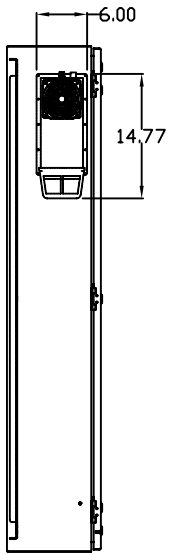

TOP VIEW

LEFT SIDE VIEW

FRONT VIEW

RIGHT SIDE VIEW

REAR VIEW

BOTTOM VIEW

THE INFORMATION CONTAINED HEREIN IS PROPRIETARY AND CONFIDENTIAL TO EIC SOLUTIONS, INC. ANY USE, TRANSFER OR DUPLICATION OF THIS INFORMATION IS STRICTLY FORBIDDEN WITHOUT THE EXPRESS WRITTEN CONSENT OF EIC SOLUTIONS, INC.

EIC SOLUTIONS, INC.  
 1825 Stout Dr., Warminster, PA 18974  
 (215) 443-5190 FAX: (215) 443-9564  
 WWW.EICSOLUTIONSINC.COM

NAME: G603610-140B-RS	
DRAWN: SFB	SCALE: 1/2"=1'-0"
DATE: 07/20/10	DWG #:
	REV