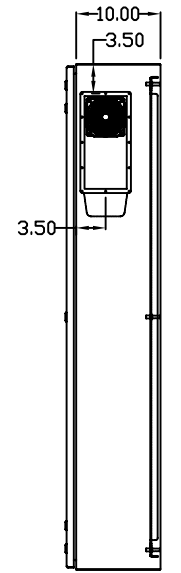

TOP VIEW

LEFT SIDE VIEW

FRONT VIEW

RIGHT SIDE VIEW

REAR VIEW

BOTTOM VIEW

THE INFORMATION CONTAINED HEREIN IS PROPRIETARY AND CONFIDENTIAL TO EIC SOLUTIONS, INC. ANY USE, TRANSFER OR DUPLICATION OF THIS INFORMATION IS STRICTLY FORBIDDEN WITHOUT THE EXPRESS WRITTEN CONSENT OF EIC SOLUTIONS, INC.

EIC SOLUTIONS, INC.  
 1825 Stout Dr., Warminster, PA 18974  
 (215) 443-5190 FAX: (215) 443-9564  
 WWW.EICSOLUTIONSINC.COM

NAME: G603610-140B-RS	
DRAWN: SFB	SCALE: 1/2"=1'-0"
DATE: 07/20/10	DWG #:
	REV