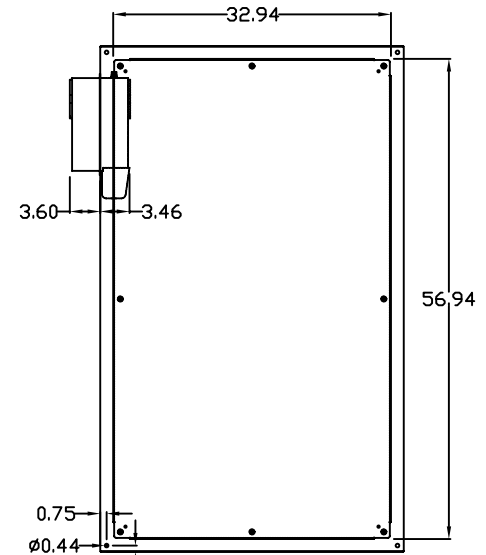

TOP VIEW

LEFT SIDE VIEW

FRONT VIEW

RIGHT SIDE VIEW

REAR VIEW

BOTTOM VIEW

THE INFORMATION CONTAINED HEREIN IS PROPRIETARY AND CONFIDENTIAL TO EIC SOLUTIONS, INC. ANY USE, TRANSFER OR DUPLICATION OF THIS INFORMATION IS STRICTLY FORBIDDEN WITHOUT THE EXPRESS WRITTEN CONSENT OF EIC SOLUTIONS, INC.

EIC SOLUTIONS, INC.  
 1825 Stout Dr., Warminster, PA 18974  
 (215) 443-5190 FAX: (215) 443-9564  
 WWW.EICSOLUTIONSINC.COM

NAME: G603610-140B-RS	
DRAWN: SFB	SCALE: 1/2"=1'-0"
DATE: 07/20/10	DWG #:
	REV