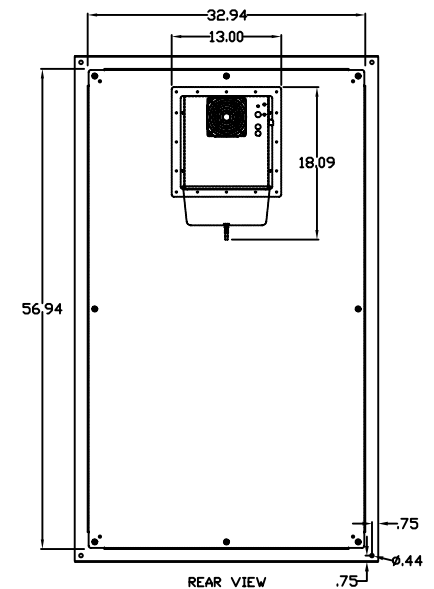

TOP VIEW

LEFT SIDE VIEW

FRONT VIEW

RIGHT SIDE VIEW

REAR VIEW

BOTTOM VIEW

THE INFORMATION CONTAINED HEREIN IS PROPRIETARY AND CONFIDENTIAL TO EIC SOLUTIONS, INC. ANY USE, TRANSFER OR DUPLICATION OF THIS INFORMATION IS STRICTLY FORBIDDEN WITHOUT THE EXPRESS WRITTEN CONSENT OF EIC SOLUTIONS, INC.

EIC SOLUTIONS, INC.
 1825 Stout Dr., Warminster, PA 18974
 (215) 443-5190 FAX: (215) 443-9564
 WWW.EICSOLUTIONSINC.COM

NAME:		G603610-141-FRONT	
DRAWN: SFB	SCALE: 1/2"=1'-0"	REV	
DATE: 08/11/09	DWG #:		