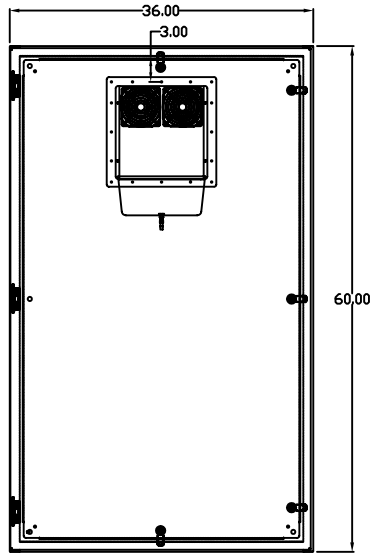

TOP VIEW

LEFT SIDE VIEW

FRONT VIEW

RIGHT SIDE VIEW

REAR VIEW

BOTTOM VIEW

THE INFORMATION CONTAINED HEREIN IS PROPRIETARY AND CONFIDENTIAL TO EIC SOLUTIONS, INC. ANY USE, TRANSFER OR DUPLICATION OF THIS INFORMATION IS STRICTLY FORBIDDEN WITHOUT THE EXPRESS WRITTEN CONSENT OF EIC SOLUTIONS, INC.

EIC SOLUTIONS, INC.
 1825 Stout Dr., Warminster, PA 18974
 (215) 443-5190 FAX: (215) 443-9564
 WWW.EICSOLUTIONSINC.COM

NAME:		G603610-141-FRONT	
DRAWN: SFB	SCALE: 1/2"=1'-0"	REV	
DATE: 08/11/09	DWG #:		