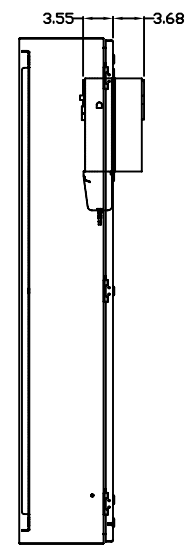

TOP VIEW

LEFT SIDE VIEW

FRONT VIEW

RIGHT SIDE VIEW

REAR VIEW

BOTTOM VIEW

THE INFORMATION CONTAINED HEREIN IS PROPRIETARY AND CONFIDENTIAL TO EIC SOLUTIONS, INC. ANY USE, TRANSFER OR DUPLICATION OF THIS INFORMATION IS STRICTLY FORBIDDEN WITHOUT THE EXPRESS WRITTEN CONSENT OF EIC SOLUTIONS, INC.

EIC SOLUTIONS, INC.
 1825 Stout Dr., Warminster, PA 18974
 (215) 443-5190 FAX: (215) 443-9564
 WWW.EICSOLUTIONSINC.COM

NAME:		G603610-141-FRONT	
DRAWN: SFB	SCALE: 1/2"=1'-0"	REV	
DATE: 08/11/09	DWG #:		