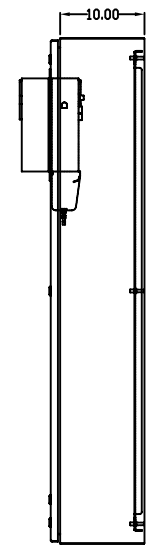

TOP VIEW

LEFT SIDE VIEW

FRONT VIEW

RIGHT SIDE VIEW

REAR VIEW

BOTTOM VIEW

THE INFORMATION CONTAINED HEREIN IS PROPRIETARY AND CONFIDENTIAL TO EIC SOLUTIONS, INC. ANY USE, TRANSFER OR DUPLICATION OF THIS INFORMATION IS STRICTLY FORBIDDEN WITHOUT THE EXPRESS WRITTEN CONSENT OF EIC SOLUTIONS, INC.

EIC SOLUTIONS, INC.
 1825 Stout Dr., Warminster, PA 18974
 (215) 443-5190 FAX: (215) 443-9564
 WWW.EICSOLUTIONSINC.COM

NAME:		G603610-141-FRONT	
DRAWN: SFB	SCALE: 1/2"=1'-0"	REV	
DATE: 08/11/09	DWG #:		