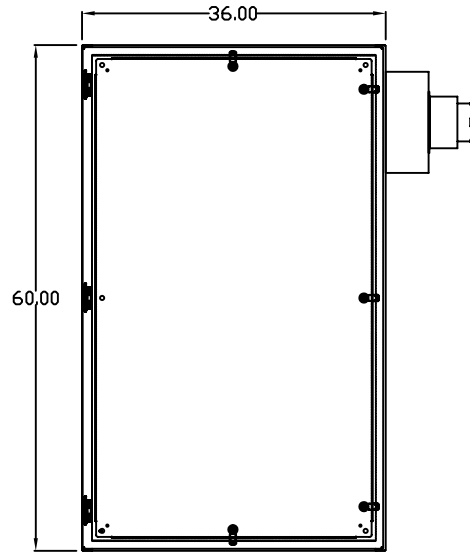

TOP VIEW

LEFT SIDE VIEW

FRONT VIEW

RIGHT SIDE VIEW

REAR VIEW

BOTTOM VIEW

THE INFORMATION CONTAINED HEREIN IS PROPRIETARY AND CONFIDENTIAL TO EIC SOLUTIONS, INC. ANY USE, TRANSFER OR DUPLICATION OF THIS INFORMATION IS STRICTLY FORBIDDEN WITHOUT THE EXPRESS WRITTEN CONSENT OF EIC SOLUTIONS, INC.

EIC SOLUTIONS, INC.
 1825 Stout Dr., Warminster, PA 18974
 (215) 443-5190 FAX: (215) 443-9564
 WWW.EICSOLUTIONSINC.COM

NAME:		G603610-EF140-RS	
DRAWN: SFB	SCALE: 1/2"=1'-0"	REV	
DATE: 07/20/10	DWG #:		