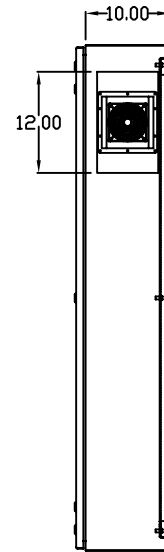

TOP VIEW

LEFT SIDE VIEW

FRONT VIEW

RIGHT SIDE VIEW

REAR VIEW

BOTTOM VIEW

THE INFORMATION CONTAINED HEREIN IS PROPRIETARY AND CONFIDENTIAL TO EIC SOLUTIONS, INC. ANY USE, TRANSFER OR DUPLICATION OF THIS INFORMATION IS STRICTLY FORBIDDEN WITHOUT THE EXPRESS WRITTEN CONSENT OF EIC SOLUTIONS, INC.

EIC SOLUTIONS, INC.
 1825 Stout Dr., Warminster, PA 18974
 (215) 443-5190 FAX: (215) 443-9564
 WWW.EICSOLUTIONSINC.COM

NAME:		G603610-EF140-RS	
DRAWN: SFB	SCALE: 1/2"=1'-0"	REV	
DATE: 07/20/10	DWG #:		