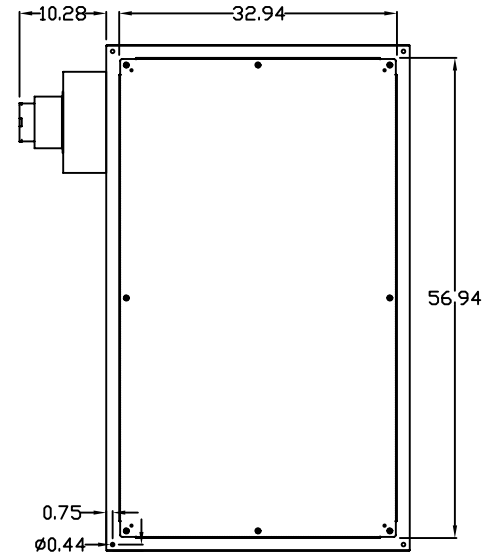

TOP VIEW

LEFT SIDE VIEW

FRONT VIEW

RIGHT SIDE VIEW

REAR VIEW

BOTTOM VIEW

THE INFORMATION CONTAINED HEREIN IS PROPRIETARY AND CONFIDENTIAL TO EIC SOLUTIONS, INC. ANY USE, TRANSFER OR DUPLICATION OF THIS INFORMATION IS STRICTLY FORBIDDEN WITHOUT THE EXPRESS WRITTEN CONSENT OF EIC SOLUTIONS, INC.

EIC SOLUTIONS, INC.
 1825 Stout Dr., Warminster, PA 18974
 (215) 443-5190 FAX: (215) 443-9564
 WWW.EICSOLUTIONSINC.COM

NAME:		G603610-EF140-RS	
DRAWN: SFB	SCALE: 1/2"=1'-0"	REV	
DATE: 07/20/10	DWG #:		