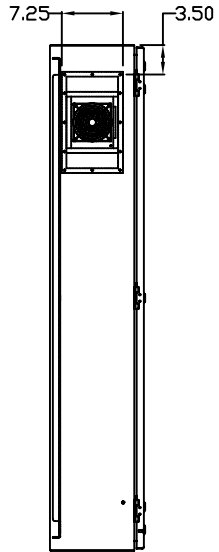

TOP VIEW

LEFT SIDE VIEW

FRONT VIEW

RIGHT SIDE VIEW

REAR VIEW

BOTTOM VIEW

THE INFORMATION CONTAINED HEREIN IS PROPRIETARY AND CONFIDENTIAL TO EIC SOLUTIONS, INC. ANY USE, TRANSFER OR DUPLICATION OF THIS INFORMATION IS STRICTLY FORBIDDEN WITHOUT THE EXPRESS WRITTEN CONSENT OF EIC SOLUTIONS, INC.

EIC SOLUTIONS, INC.
 1825 Stout Dr., Warminster, PA 18974
 (215) 443-5190 FAX: (215) 443-9564
 WWW.EICSOLUTIONSINC.COM

NAME:		G603610-EF140-RS	
DRAWN: SFB	SCALE: 1/2"=1'-0"	REV	
DATE: 07/20/10	DWG #:		