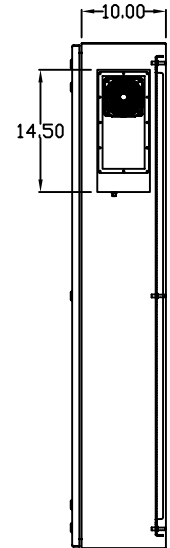

TOP VIEW

LEFT SIDE VIEW

FRONT VIEW

RIGHT SIDE VIEW

REAR VIEW

BOTTOM VIEW

THE INFORMATION CONTAINED HEREIN IS PROPRIETARY AND CONFIDENTIAL TO EIC SOLUTIONS, INC. ANY USE, TRANSFER OR DUPLICATION OF THIS INFORMATION IS STRICTLY FORBIDDEN WITHOUT THE EXPRESS WRITTEN CONSENT OF EIC SOLUTIONS, INC.

EIC SOLUTIONS, INC.
 1825 Stout Dr., Warminster, PA 18974
 (215) 443-5190 FAX: (215) 443-9564
 WWW.EICSOLUTIONSINC.COM

NAME:		G603610-EF140B-RS	
DRAWN: SFB	SCALE: 1/2"=1'-0"	REV	
DATE: 07/20/10	DWG #:		