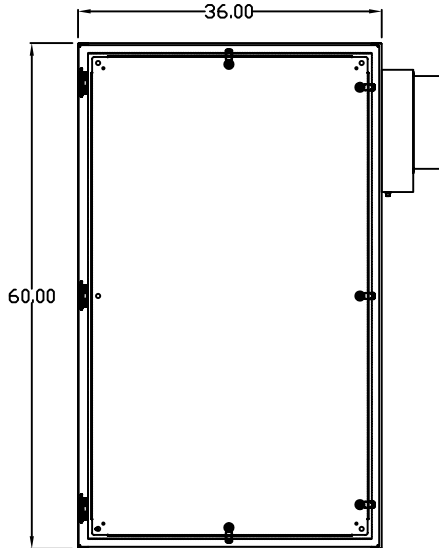

TOP VIEW

LEFT SIDE VIEW

FRONT VIEW

RIGHT SIDE VIEW

REAR VIEW

BOTTOM VIEW

THE INFORMATION CONTAINED HEREIN IS PROPRIETARY AND CONFIDENTIAL TO EIC SOLUTIONS, INC. ANY USE, TRANSFER OR DUPLICATION OF THIS INFORMATION IS STRICTLY FORBIDDEN WITHOUT THE EXPRESS WRITTEN CONSENT OF EIC SOLUTIONS, INC.

EIC SOLUTIONS, INC.
 1825 Stout Dr., Warminster, PA 18974
 (215) 443-5190 FAX: (215) 443-9564
 WWW.EICSOLUTIONSINC.COM

NAME:		G603610-EF140B-RS	
DRAWN: SFB	SCALE: 1/2"=1'-0"	REV	
DATE: 07/20/10	DWG #:		