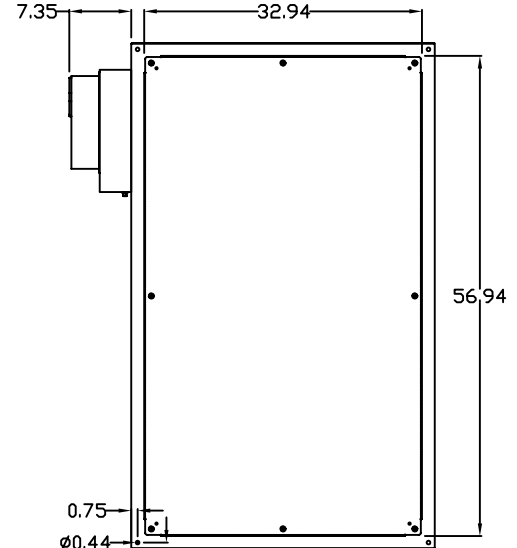

TOP VIEW

LEFT SIDE VIEW

FRONT VIEW

RIGHT SIDE VIEW

REAR VIEW

BOTTOM VIEW

THE INFORMATION CONTAINED HEREIN IS PROPRIETARY AND CONFIDENTIAL TO EIC SOLUTIONS, INC. ANY USE, TRANSFER OR DUPLICATION OF THIS INFORMATION IS STRICTLY FORBIDDEN WITHOUT THE EXPRESS WRITTEN CONSENT OF EIC SOLUTIONS, INC.

EIC SOLUTIONS, INC.
 1825 Stout Dr., Warminster, PA 18974
 (215) 443-5190 FAX: (215) 443-9564
 WWW.EICSOLUTIONSINC.COM

NAME:		G603610-EF140B-RS	
DRAWN: SFB	SCALE: 1/2"=1'-0"	REV	
DATE: 07/20/10	DWG #:		