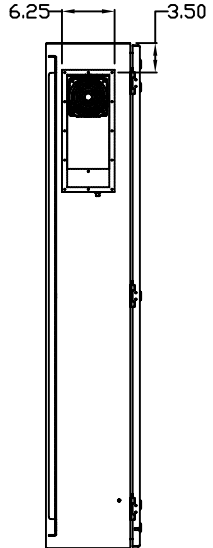

TOP VIEW

LEFT SIDE VIEW

FRONT VIEW

RIGHT SIDE VIEW

REAR VIEW

BOTTOM VIEW

THE INFORMATION CONTAINED HEREIN IS PROPRIETARY AND CONFIDENTIAL TO EIC SOLUTIONS, INC. ANY USE, TRANSFER OR DUPLICATION OF THIS INFORMATION IS STRICTLY FORBIDDEN WITHOUT THE EXPRESS WRITTEN CONSENT OF EIC SOLUTIONS, INC.

EIC SOLUTIONS, INC.
 1825 Stout Dr., Warminster, PA 18974
 (215) 443-5190 FAX: (215) 443-9564
 WWW.EICSOLUTIONSINC.COM

NAME:		G603610-EF140B-RS	
DRAWN: SFB	SCALE: 1/2"=1'-0"	REV	
DATE: 07/20/10	DWG #:		