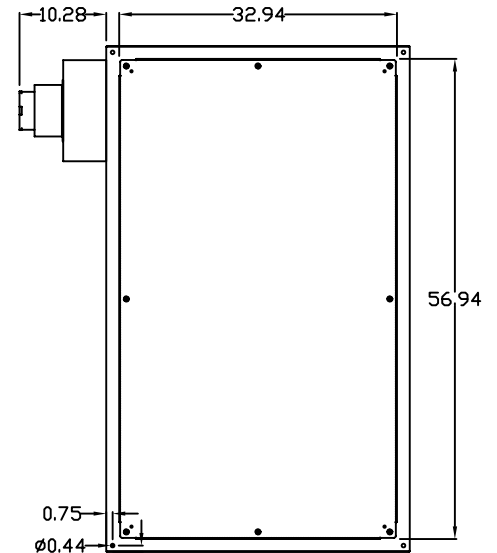

TOP VIEW

LEFT SIDE VIEW

FRONT VIEW

RIGHT SIDE VIEW

REAR VIEW

BOTTOM VIEW

THE INFORMATION CONTAINED HEREIN IS PROPRIETARY AND CONFIDENTIAL TO EIC SOLUTIONS, INC. ANY USE, TRANSFER OR DUPLICATION OF THIS INFORMATION IS STRICTLY FORBIDDEN WITHOUT THE EXPRESS WRITTEN CONSENT OF EIC SOLUTIONS, INC.

EIC SOLUTIONS, INC.
 1825 Stout Dr., Warminster, PA 18974
 (215) 443-5190 FAX: (215) 443-9564
 WWW.EICSOLUTIONSINC.COM

NAME: G603612-EF140-RS		
DRAWN: SFB	SCALE: 1/2"=1'-0"	REV
DATE: 07/21/10	DWG #:	