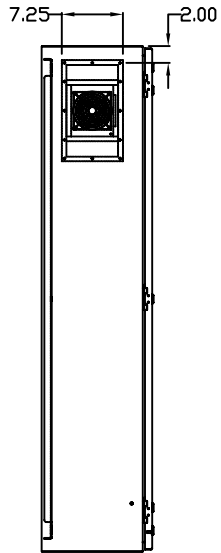

TOP VIEW

LEFT SIDE VIEW

FRONT VIEW

RIGHT SIDE VIEW

REAR VIEW

BOTTOM VIEW

THE INFORMATION CONTAINED HEREIN IS PROPRIETARY AND CONFIDENTIAL TO EIC SOLUTIONS, INC. ANY USE, TRANSFER OR DUPLICATION OF THIS INFORMATION IS STRICTLY FORBIDDEN WITHOUT THE EXPRESS WRITTEN CONSENT OF EIC SOLUTIONS, INC.

EIC SOLUTIONS, INC.
 1825 Stout Dr., Warminster, PA 18974
 (215) 443-5190 FAX: (215) 443-9564
 WWW.EICSOLUTIONSINC.COM

NAME: G603612-EF140-RS		
DRAWN: SFB	SCALE: 1/2"=1'-0"	REV
DATE: 07/21/10	DWG #:	