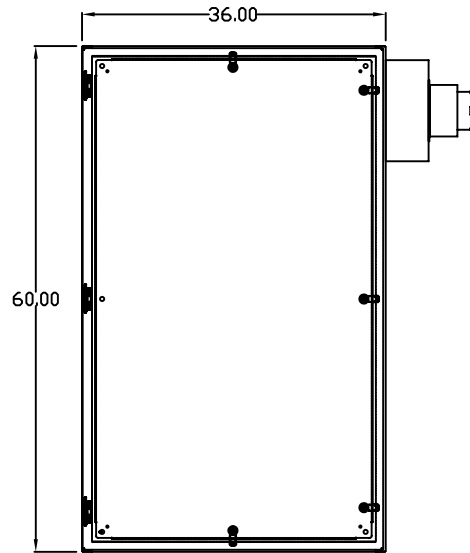

TOP VIEW

LEFT SIDE VIEW

FRONT VIEW

RIGHT SIDE VIEW

REAR VIEW

BOTTOM VIEW

THE INFORMATION CONTAINED HEREIN IS PROPRIETARY AND CONFIDENTIAL TO EIC SOLUTIONS, INC. ANY USE, TRANSFER OR DUPLICATION OF THIS INFORMATION IS STRICTLY FORBIDDEN WITHOUT THE EXPRESS WRITTEN CONSENT OF EIC SOLUTIONS, INC.

EIC SOLUTIONS, INC.
 1825 Stout Dr., Warminster, PA 18974
 (215) 443-5190 FAX: (215) 443-9564
 WWW.EICSOLUTIONSINC.COM

NAME: G603612-EF140-RS		
DRAWN: SFB	SCALE: 1/2"=1'-0"	REV
DATE: 07/21/10	DWG #:	