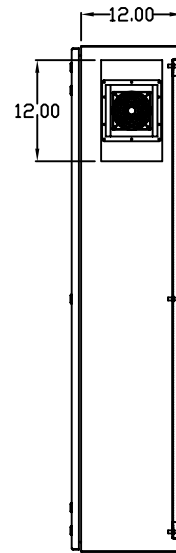

TOP VIEW

LEFT SIDE VIEW

FRONT VIEW

RIGHT SIDE VIEW

REAR VIEW

BOTTOM VIEW

THE INFORMATION CONTAINED HEREIN IS PROPRIETARY AND CONFIDENTIAL TO EIC SOLUTIONS, INC. ANY USE, TRANSFER OR DUPLICATION OF THIS INFORMATION IS STRICTLY FORBIDDEN WITHOUT THE EXPRESS WRITTEN CONSENT OF EIC SOLUTIONS, INC.

EIC SOLUTIONS, INC.
 1825 Stout Dr., Warminster, PA 18974
 (215) 443-5190 FAX: (215) 443-9564
 WWW.EICSOLUTIONSINC.COM

NAME: G603612-EF140-RS		
DRAWN: SFB	SCALE: 1/2"=1'-0"	REV
DATE: 07/21/10	DWG #:	