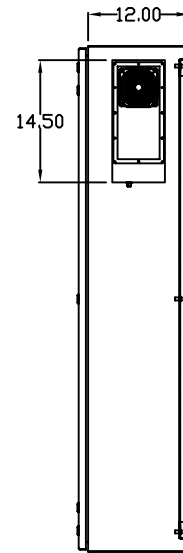

TOP VIEW

LEFT SIDE VIEW

FRONT VIEW

RIGHT SIDE VIEW

REAR VIEW

BOTTOM VIEW

THE INFORMATION CONTAINED HEREIN IS PROPRIETARY AND CONFIDENTIAL TO EIC SOLUTIONS, INC. ANY USE, TRANSFER OR DUPLICATION OF THIS INFORMATION IS STRICTLY FORBIDDEN WITHOUT THE EXPRESS WRITTEN CONSENT OF EIC SOLUTIONS, INC.

EIC SOLUTIONS, INC.
 1825 Stout Dr., Warminster, PA 18974
 (215) 443-5190 FAX: (215) 443-9564
 WWW.EICSOLUTIONSINC.COM

NAME: G603612-EF140B-RS	
DRAWN: SFB	SCALE: 1/2"=1'-0"
DATE: 07/21/10	DWG #:
	REV