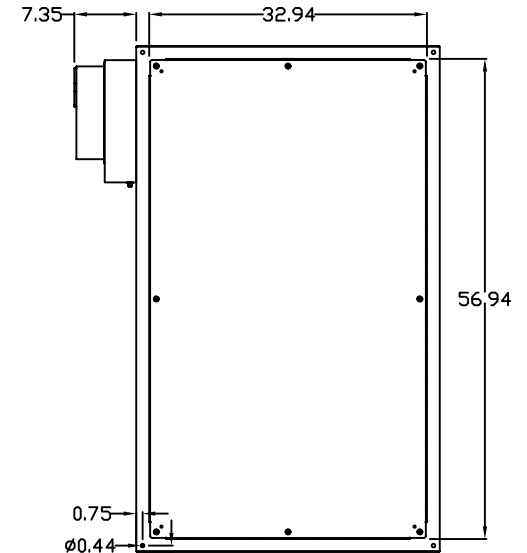

TOP VIEW

LEFT SIDE VIEW

FRONT VIEW

RIGHT SIDE VIEW

REAR VIEW

BOTTOM VIEW

THE INFORMATION CONTAINED HEREIN IS PROPRIETARY AND CONFIDENTIAL TO EIC SOLUTIONS, INC. ANY USE, TRANSFER OR DUPLICATION OF THIS INFORMATION IS STRICTLY FORBIDDEN WITHOUT THE EXPRESS WRITTEN CONSENT OF EIC SOLUTIONS, INC.

EIC SOLUTIONS, INC.
 1825 Stout Dr., Warminster, PA 18974
 (215) 443-5190 FAX: (215) 443-9564
 WWW.EICSOLUTIONSINC.COM

NAME: G603612-EF140B-RS	
DRAWN: SFB	SCALE: 1/2"=1'-0"
DATE: 07/21/10	DWG #:
	REV