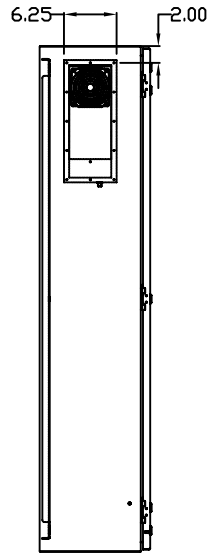

TOP VIEW

LEFT SIDE VIEW

FRONT VIEW

RIGHT SIDE VIEW

REAR VIEW

BOTTOM VIEW

THE INFORMATION CONTAINED HEREIN IS PROPRIETARY AND CONFIDENTIAL TO EIC SOLUTIONS, INC. ANY USE, TRANSFER OR DUPLICATION OF THIS INFORMATION IS STRICTLY FORBIDDEN WITHOUT THE EXPRESS WRITTEN CONSENT OF EIC SOLUTIONS, INC.

EIC SOLUTIONS, INC.
 1825 Stout Dr., Warminster, PA 18974
 (215) 443-5190 FAX: (215) 443-9564
 WWW.EICSOLUTIONSINC.COM

NAME: G603612-EF140B-RS	
DRAWN: SFB	SCALE: 1/2"=1'-0"
DATE: 07/21/10	DWG #:
	REV