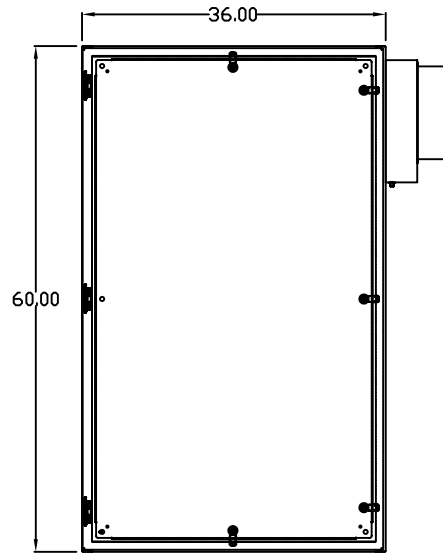

TOP VIEW

LEFT SIDE VIEW

FRONT VIEW

RIGHT SIDE VIEW

REAR VIEW

BOTTOM VIEW

THE INFORMATION CONTAINED HEREIN IS PROPRIETARY AND CONFIDENTIAL TO EIC SOLUTIONS, INC. ANY USE, TRANSFER OR DUPLICATION OF THIS INFORMATION IS STRICTLY FORBIDDEN WITHOUT THE EXPRESS WRITTEN CONSENT OF EIC SOLUTIONS, INC.

EIC SOLUTIONS, INC.
 1825 Stout Dr., Warminster, PA 18974
 (215) 443-5190 FAX: (215) 443-9564
 WWW.EICSOLUTIONSINC.COM

NAME: G603612-EF140B-RS	
DRAWN: SFB	SCALE: 1/2"=1'-0"
DATE: 07/21/10	DWG #:
	REV