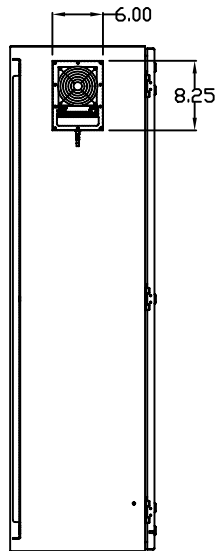

TOP VIEW

LEFT SIDE VIEW

FRONT VIEW

RIGHT SIDE VIEW

REAR VIEW

BOTTOM VIEW

THE INFORMATION CONTAINED HEREIN IS PROPRIETARY AND CONFIDENTIAL TO EIC SOLUTIONS, INC. ANY USE, TRANSFER OR DUPLICATION OF THIS INFORMATION IS STRICTLY FORBIDDEN WITHOUT THE EXPRESS WRITTEN CONSENT OF EIC SOLUTIONS, INC.

EIC SOLUTIONS, INC.
 1825 Stout Dr., Warminster, PA 18974
 (215) 443-5190 FAX: (215) 443-9564
 WWW.EICSOLUTIONSINC.COM

NAME:		G603616-120F-RS	
DRAWN: SFB	SCALE: 1/2"=1'-0"	REV	
DATE: 07/21/10	DWG #:		