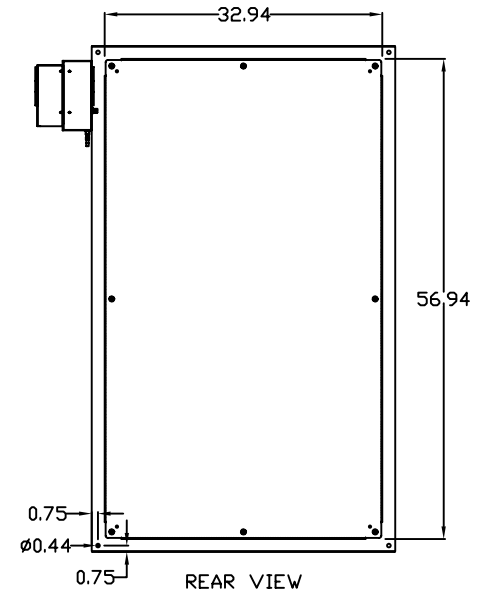

TOP VIEW

LEFT SIDE VIEW

FRONT VIEW

RIGHT SIDE VIEW

REAR VIEW

BOTTOM VIEW

THE INFORMATION CONTAINED HEREIN IS PROPRIETARY AND CONFIDENTIAL TO EIC SOLUTIONS, INC. ANY USE, TRANSFER OR DUPLICATION OF THIS INFORMATION IS STRICTLY FORBIDDEN WITHOUT THE EXPRESS WRITTEN CONSENT OF EIC SOLUTIONS, INC.

EIC SOLUTIONS, INC.
 1825 Stout Dr., Warminster, PA 18974
 (215) 443-5190 FAX: (215) 443-9564
 WWW.EICSOLUTIONSINC.COM

NAME:		G603616-120F-RS	
DRAWN: SFB	SCALE: 1/2"=1'-0"	REV	
DATE: 07/21/10	DWG #:		