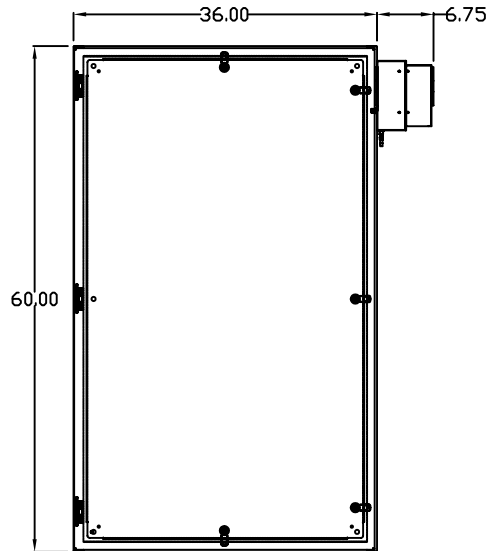

TOP VIEW

LEFT SIDE VIEW

FRONT VIEW

RIGHT SIDE VIEW

REAR VIEW

BOTTOM VIEW

THE INFORMATION CONTAINED HEREIN IS PROPRIETARY AND CONFIDENTIAL TO EIC SOLUTIONS, INC. ANY USE, TRANSFER OR DUPLICATION OF THIS INFORMATION IS STRICTLY FORBIDDEN WITHOUT THE EXPRESS WRITTEN CONSENT OF EIC SOLUTIONS, INC.

EIC SOLUTIONS, INC.
 1825 Stout Dr., Warminster, PA 18974
 (215) 443-5190 FAX: (215) 443-9564
 WWW.EICSOLUTIONSINC.COM

NAME:		G603616-120F-RS	
DRAWN: SFB	SCALE: 1/2"=1'-0"	REV	
DATE: 07/21/10	DWG #:		