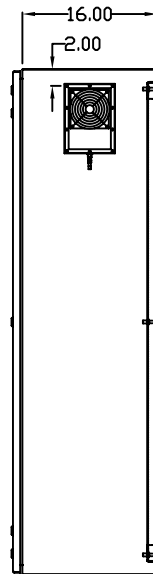

TOP VIEW

LEFT SIDE VIEW

FRONT VIEW

RIGHT SIDE VIEW

REAR VIEW

BOTTOM VIEW

THE INFORMATION CONTAINED HEREIN IS PROPRIETARY AND CONFIDENTIAL TO EIC SOLUTIONS, INC. ANY USE, TRANSFER OR DUPLICATION OF THIS INFORMATION IS STRICTLY FORBIDDEN WITHOUT THE EXPRESS WRITTEN CONSENT OF EIC SOLUTIONS, INC.

EIC SOLUTIONS, INC.
 1825 Stout Dr., Warminster, PA 18974
 (215) 443-5190 FAX: (215) 443-9564
 WWW.EICSOLUTIONSINC.COM

NAME:		G603616-120F-RS	
DRAWN: SFB	SCALE: 1/2"=1'-0"	REV	
DATE: 07/21/10	DWG #:		