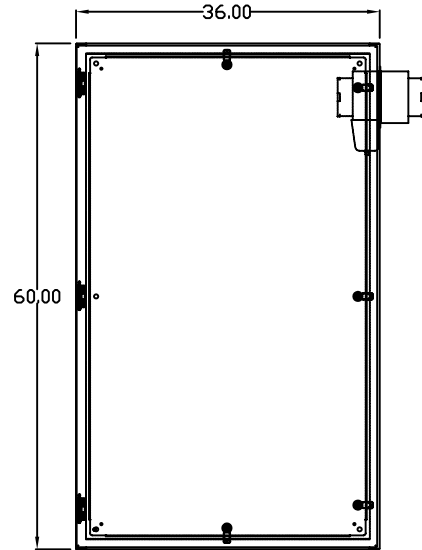

TOP VIEW

LEFT SIDE VIEW

FRONT VIEW

RIGHT SIDE VIEW

REAR VIEW

BOTTOM VIEW

THE INFORMATION CONTAINED HEREIN IS PROPRIETARY AND CONFIDENTIAL TO EIC SOLUTIONS, INC. ANY USE, TRANSFER OR DUPLICATION OF THIS INFORMATION IS STRICTLY FORBIDDEN WITHOUT THE EXPRESS WRITTEN CONSENT OF EIC SOLUTIONS, INC.

EIC SOLUTIONS, INC.
 1825 Stout Dr., Warminster, PA 18974
 (215) 443-5190 FAX: (215) 443-9564
 WWW.EICSOLUTIONSINC.COM

NAME:		G603616-140-RS	
DRAWN: SFB	SCALE: 1/2"=1'-0"	REV	
DATE: 07/21/10	DWG #:		