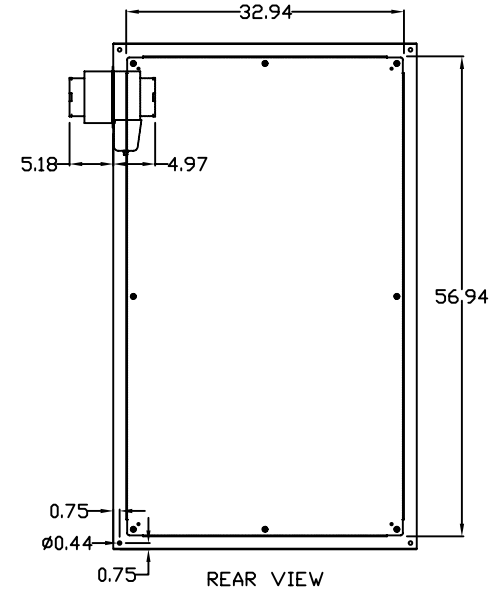

TOP VIEW

LEFT SIDE VIEW

FRONT VIEW

RIGHT SIDE VIEW

REAR VIEW

BOTTOM VIEW

THE INFORMATION CONTAINED HEREIN IS PROPRIETARY AND CONFIDENTIAL TO EIC SOLUTIONS, INC. ANY USE, TRANSFER OR DUPLICATION OF THIS INFORMATION IS STRICTLY FORBIDDEN WITHOUT THE EXPRESS WRITTEN CONSENT OF EIC SOLUTIONS, INC.

EIC SOLUTIONS, INC.
 1825 Stout Dr., Warminster, PA 18974
 (215) 443-5190 FAX: (215) 443-9564
 WWW.EICSOLUTIONSINC.COM

NAME:		G603616-140-RS	
DRAWN: SFB	SCALE: 1/2"=1'-0"	REV	
DATE: 07/21/10	DWG #:		