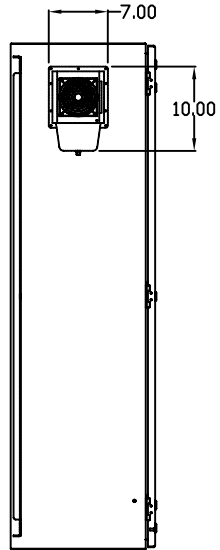

TOP VIEW

LEFT SIDE VIEW

FRONT VIEW

RIGHT SIDE VIEW

REAR VIEW

BOTTOM VIEW

THE INFORMATION CONTAINED HEREIN IS PROPRIETARY AND CONFIDENTIAL TO EIC SOLUTIONS, INC. ANY USE, TRANSFER OR DUPLICATION OF THIS INFORMATION IS STRICTLY FORBIDDEN WITHOUT THE EXPRESS WRITTEN CONSENT OF EIC SOLUTIONS, INC.

EIC SOLUTIONS, INC.
 1825 Stout Dr., Warminster, PA 18974
 (215) 443-5190 FAX: (215) 443-9564
 WWW.EICSOLUTIONSINC.COM

NAME:		G603616-140-RS	
DRAWN: SFB	SCALE: 1/2"=1'-0"	REV	
DATE: 07/21/10	DWG #:		