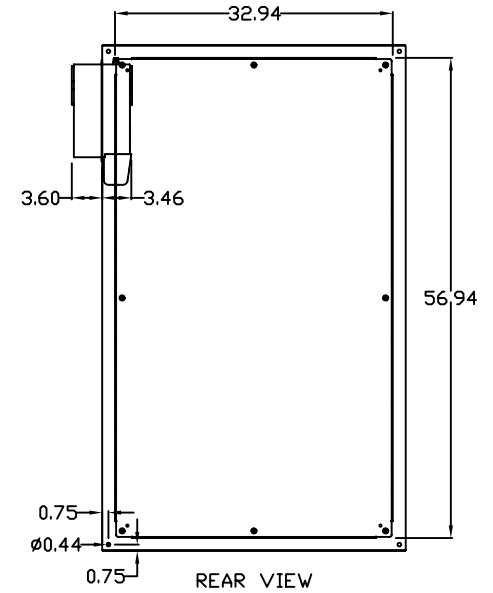

TOP VIEW

LEFT SIDE VIEW

FRONT VIEW

RIGHT SIDE VIEW

REAR VIEW

BOTTOM VIEW

THE INFORMATION CONTAINED HEREIN IS PROPRIETARY AND CONFIDENTIAL TO EIC SOLUTIONS, INC. ANY USE, TRANSFER OR DUPLICATION OF THIS INFORMATION IS STRICTLY FORBIDDEN WITHOUT THE EXPRESS WRITTEN CONSENT OF EIC SOLUTIONS, INC.

EIC SOLUTIONS, INC.
 1825 Stout Dr., Warminster, PA 18974
 (215) 443-5190 FAX: (215) 443-9564
 WWW.EICSOLUTIONSINC.COM

NAME:		G603616-140B-RS	
DRAWN: SFB	SCALE: 1/2"=1'-0"	REV	
DATE: 07/21/10	DWG #:		