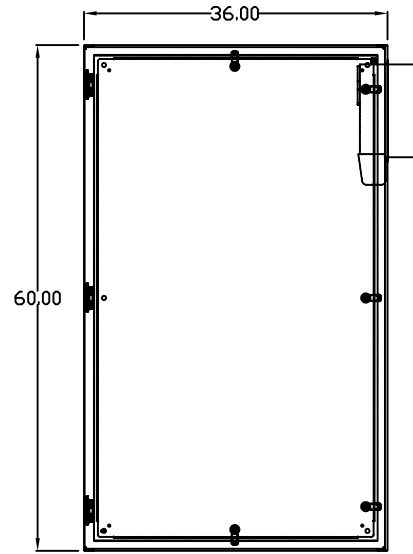

TOP VIEW

LEFT SIDE VIEW

FRONT VIEW

RIGHT SIDE VIEW

REAR VIEW

BOTTOM VIEW

THE INFORMATION CONTAINED HEREIN IS PROPRIETARY AND CONFIDENTIAL TO EIC SOLUTIONS, INC. ANY USE, TRANSFER OR DUPLICATION OF THIS INFORMATION IS STRICTLY FORBIDDEN WITHOUT THE EXPRESS WRITTEN CONSENT OF EIC SOLUTIONS, INC.

EIC SOLUTIONS, INC.
 1825 Stout Dr., Warminster, PA 18974
 (215) 443-5190 FAX: (215) 443-9564
 WWW.EICSOLUTIONSINC.COM

NAME:		G603616-140B-RS	
DRAWN: SFB	SCALE: 1/2"=1'-0"	REV	
DATE: 07/21/10	DWG #:		