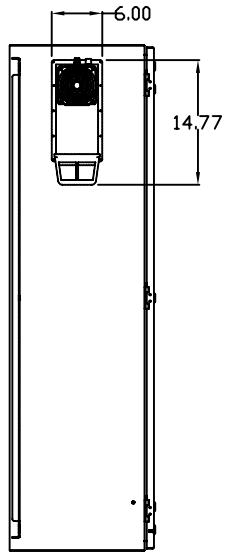

TOP VIEW

LEFT SIDE VIEW

FRONT VIEW

RIGHT SIDE VIEW

REAR VIEW

BOTTOM VIEW

THE INFORMATION CONTAINED HEREIN IS PROPRIETARY AND CONFIDENTIAL TO EIC SOLUTIONS, INC. ANY USE, TRANSFER OR DUPLICATION OF THIS INFORMATION IS STRICTLY FORBIDDEN WITHOUT THE EXPRESS WRITTEN CONSENT OF EIC SOLUTIONS, INC.

EIC SOLUTIONS, INC.
 1825 Stout Dr., Warminster, PA 18974
 (215) 443-5190 FAX: (215) 443-9564
 WWW.EICSOLUTIONSINC.COM

NAME:		G603616-140B-RS	
DRAWN: SFB	SCALE: 1/2"=1'-0"	REV	
DATE: 07/21/10	DWG #:		