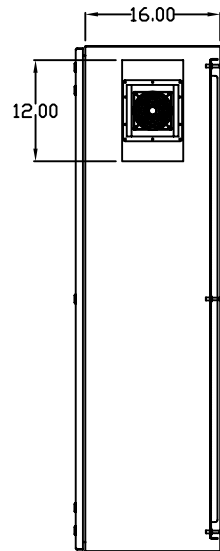

TOP VIEW

LEFT SIDE VIEW

FRONT VIEW

RIGHT SIDE VIEW

REAR VIEW

BOTTOM VIEW

THE INFORMATION CONTAINED HEREIN IS PROPRIETARY AND CONFIDENTIAL TO EIC SOLUTIONS, INC. ANY USE, TRANSFER OR DUPLICATION OF THIS INFORMATION IS STRICTLY FORBIDDEN WITHOUT THE EXPRESS WRITTEN CONSENT OF EIC SOLUTIONS, INC.

EIC SOLUTIONS, INC.  
 1825 Stout Dr., Warminster, PA 18974  
 (215) 443-5190 FAX: (215) 443-9564  
[WWW.EICSOLUTIONSINC.COM](http://WWW.EICSOLUTIONSINC.COM)

NAME: G603616-EF140-RS		
DRAWN: SFB	SCALE: 1/2"=1'-0"	REV
DATE: 07/21/10	DWG #:	