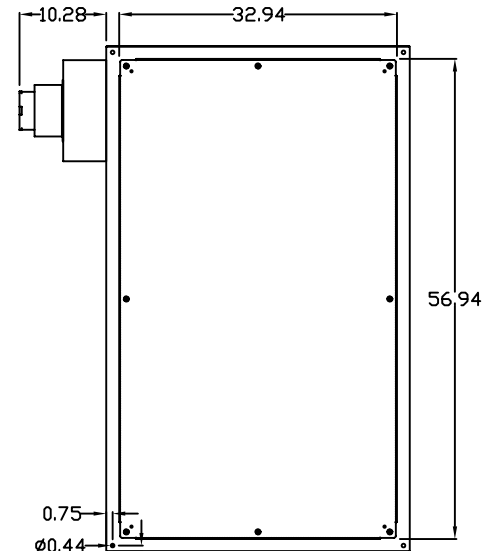

TOP VIEW

LEFT SIDE VIEW

FRONT VIEW

RIGHT SIDE VIEW

REAR VIEW

BOTTOM VIEW

THE INFORMATION CONTAINED HEREIN IS PROPRIETARY AND CONFIDENTIAL TO EIC SOLUTIONS, INC. ANY USE, TRANSFER OR DUPLICATION OF THIS INFORMATION IS STRICTLY FORBIDDEN WITHOUT THE EXPRESS WRITTEN CONSENT OF EIC SOLUTIONS, INC.

EIC SOLUTIONS, INC.  
 1825 Stout Dr., Warminster, PA 18974  
 (215) 443-5190 FAX: (215) 443-9564  
[WWW.EICSOLUTIONSINC.COM](http://WWW.EICSOLUTIONSINC.COM)

NAME: G603616-EF140-RS		
DRAWN: SFB	SCALE: 1/2"=1'-0"	REV
DATE: 07/21/10	DWG #:	