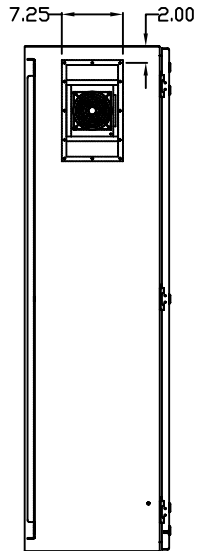

TOP VIEW

LEFT SIDE VIEW

FRONT VIEW

RIGHT SIDE VIEW

REAR VIEW

BOTTOM VIEW

THE INFORMATION CONTAINED HEREIN IS PROPRIETARY AND CONFIDENTIAL TO EIC SOLUTIONS, INC. ANY USE, TRANSFER OR DUPLICATION OF THIS INFORMATION IS STRICTLY FORBIDDEN WITHOUT THE EXPRESS WRITTEN CONSENT OF EIC SOLUTIONS, INC.

EIC SOLUTIONS, INC.  
 1825 Stout Dr., Warminster, PA 18974  
 (215) 443-5190 FAX: (215) 443-9564  
[WWW.EICSOLUTIONSINC.COM](http://WWW.EICSOLUTIONSINC.COM)

NAME: G603616-EF140-RS		
DRAWN: SFB	SCALE: 1/2"=1'-0"	REV
DATE: 07/21/10	DWG #:	