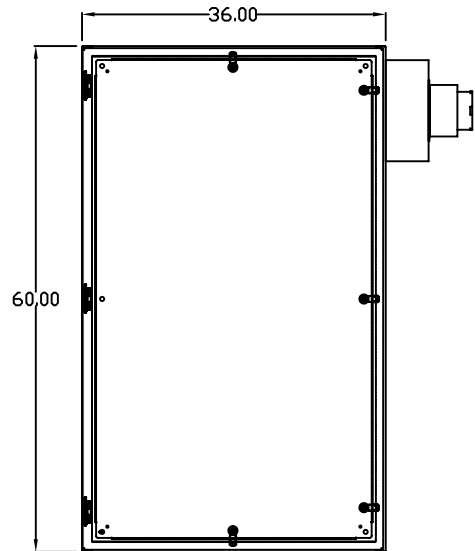

TOP VIEW

LEFT SIDE VIEW

FRONT VIEW

RIGHT SIDE VIEW

REAR VIEW

BOTTOM VIEW

THE INFORMATION CONTAINED HEREIN IS PROPRIETARY AND CONFIDENTIAL TO EIC SOLUTIONS, INC. ANY USE, TRANSFER OR DUPLICATION OF THIS INFORMATION IS STRICTLY FORBIDDEN WITHOUT THE EXPRESS WRITTEN CONSENT OF EIC SOLUTIONS, INC.

EIC SOLUTIONS, INC.  
 1825 Stout Dr., Warminster, PA 18974  
 (215) 443-5190 FAX: (215) 443-9564  
[WWW.EICSOLUTIONSINC.COM](http://WWW.EICSOLUTIONSINC.COM)

NAME: G603616-EF140-RS		
DRAWN: SFB	SCALE: 1/2"=1'-0"	REV
DATE: 07/21/10	DWG #:	