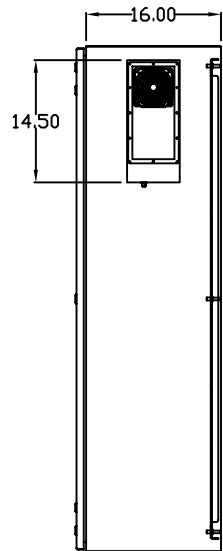

TOP VIEW

LEFT SIDE VIEW

FRONT VIEW

RIGHT SIDE VIEW

REAR VIEW

BOTTOM VIEW

THE INFORMATION CONTAINED HEREIN IS PROPRIETARY AND CONFIDENTIAL TO EIC SOLUTIONS, INC. ANY USE, TRANSFER OR DUPLICATION OF THIS INFORMATION IS STRICTLY FORBIDDEN WITHOUT THE EXPRESS WRITTEN CONSENT OF EIC SOLUTIONS, INC.

EIC SOLUTIONS, INC.
 1825 Stout Dr., Warminster, PA 18974
 (215) 443-5190 FAX: (215) 443-9564
 WWW.EICSOLUTIONSINC.COM

NAME: G603616-EF140B-RS	
DRAWN: SFB	SCALE: 1/2"=1'-0"
DATE: 07/21/10	DWG #:
	REV