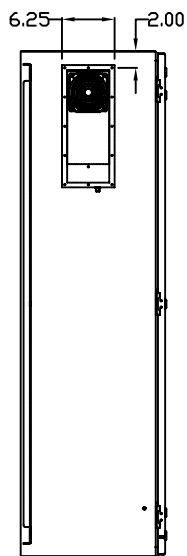

TOP VIEW

LEFT SIDE VIEW

FRONT VIEW

RIGHT SIDE VIEW

REAR VIEW

BOTTOM VIEW

THE INFORMATION CONTAINED HEREIN IS PROPRIETARY AND CONFIDENTIAL TO EIC SOLUTIONS, INC. ANY USE, TRANSFER OR DUPLICATION OF THIS INFORMATION IS STRICTLY FORBIDDEN WITHOUT THE EXPRESS WRITTEN CONSENT OF EIC SOLUTIONS, INC.

EIC SOLUTIONS, INC.
 1825 Stout Dr., Warminster, PA 18974
 (215) 443-5190 FAX: (215) 443-9564
 WWW.EICSOLUTIONSINC.COM

NAME: G603616-EF140B-RS	
DRAWN: SFB	SCALE: 1/2"=1'-0"
DATE: 07/21/10	DWG #:
	REV