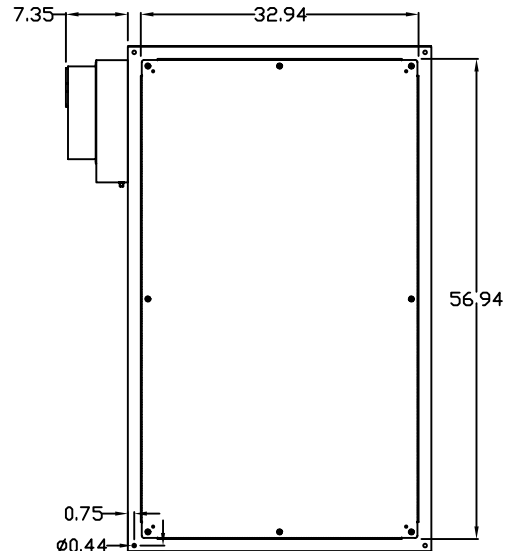

TOP VIEW

LEFT SIDE VIEW

FRONT VIEW

RIGHT SIDE VIEW

REAR VIEW

BOTTOM VIEW

THE INFORMATION CONTAINED HEREIN IS PROPRIETARY AND CONFIDENTIAL TO EIC SOLUTIONS, INC. ANY USE, TRANSFER OR DUPLICATION OF THIS INFORMATION IS STRICTLY FORBIDDEN WITHOUT THE EXPRESS WRITTEN CONSENT OF EIC SOLUTIONS, INC.

EIC SOLUTIONS, INC.
 1825 Stout Dr., Warminster, PA 18974
 (215) 443-5190 FAX: (215) 443-9564
 WWW.EICSOLUTIONSINC.COM

NAME: G603616-EF140B-RS	
DRAWN: SFB	SCALE: 1/2"=1'-0"
DATE: 07/21/10	DWG #:
	REV