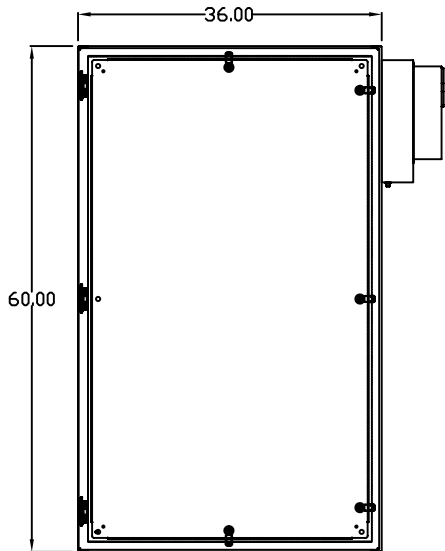

TOP VIEW

LEFT SIDE VIEW

FRONT VIEW

RIGHT SIDE VIEW

REAR VIEW

BOTTOM VIEW

THE INFORMATION CONTAINED HEREIN IS PROPRIETARY AND CONFIDENTIAL TO EIC SOLUTIONS, INC. ANY USE, TRANSFER OR DUPLICATION OF THIS INFORMATION IS STRICTLY FORBIDDEN WITHOUT THE EXPRESS WRITTEN CONSENT OF EIC SOLUTIONS, INC.

EIC SOLUTIONS, INC.
 1825 Stout Dr., Warminster, PA 18974
 (215) 443-5190 FAX: (215) 443-9564
 WWW.EICSOLUTIONSINC.COM

NAME: G603616-EF140B-RS	
DRAWN: SFB	SCALE: 1/2"=1'-0"
DATE: 07/21/10	DWG #:
	REV