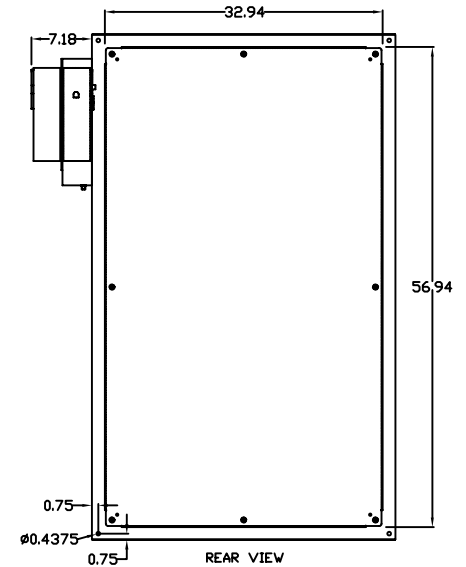

TOP VIEW

LEFT SIDE VIEW

FRONT VIEW

RIGHT SIDE VIEW

REAR VIEW

BOTTOM VIEW

THE INFORMATION CONTAINED HEREIN IS PROPRIETARY AND CONFIDENTIAL TO EIC SOLUTIONS, INC. ANY USE, TRANSFER OR DUPLICATION OF THIS INFORMATION IS STRICTLY FORBIDDEN WITHOUT THE EXPRESS WRITTEN CONSENT OF EIC SOLUTIONS, INC.

EIC SOLUTIONS, INC.
 1825 Stout Dr., Warminster, PA 18974
 (215) 443-5190 FAX: (215) 443-9564
 WWW.EICSOLUTIONSINC.COM

NAME:		G603616-EF141-RS	
DRAWN: SFB	SCALE: 1/2"=1'-0"	REV	
DATE: 07/30/09	DWG #:		