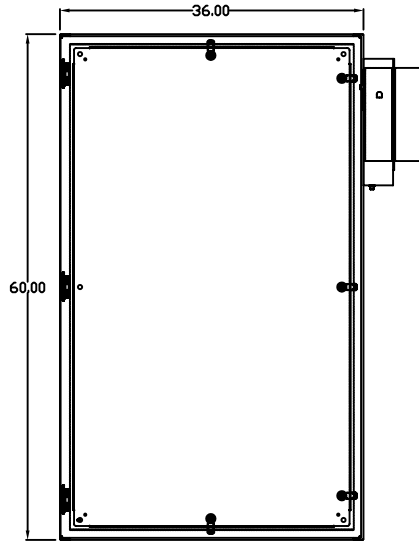

TOP VIEW

LEFT SIDE VIEW

FRONT VIEW

RIGHT SIDE VIEW

REAR VIEW

BOTTOM VIEW

THE INFORMATION CONTAINED HEREIN IS PROPRIETARY AND CONFIDENTIAL TO EIC SOLUTIONS, INC. ANY USE, TRANSFER OR DUPLICATION OF THIS INFORMATION IS STRICTLY FORBIDDEN WITHOUT THE EXPRESS WRITTEN CONSENT OF EIC SOLUTIONS, INC.

EIC SOLUTIONS, INC.
 1825 Stout Dr., Warminster, PA 18974
 (215) 443-5190 FAX: (215) 443-9564
 WWW.EICSOLUTIONSINC.COM

NAME:		G603616-EF141-RS	
DRAWN: SFB	SCALE: 1/2"=1'-0"	REV	
DATE: 07/30/09	DWG #:		