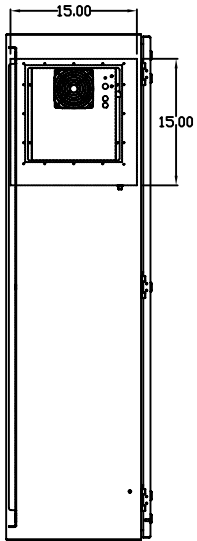

TOP VIEW

LEFT SIDE VIEW

FRONT VIEW

RIGHT SIDE VIEW

REAR VIEW

BOTTOM VIEW

THE INFORMATION CONTAINED HEREIN IS PROPRIETARY AND CONFIDENTIAL TO EIC SOLUTIONS, INC. ANY USE, TRANSFER OR DUPLICATION OF THIS INFORMATION IS STRICTLY FORBIDDEN WITHOUT THE EXPRESS WRITTEN CONSENT OF EIC SOLUTIONS, INC.

EIC SOLUTIONS, INC.
 1825 Stout Dr., Warminster, PA 18974
 (215) 443-5190 FAX: (215) 443-9564
 WWW.EICSOLUTIONSINC.COM

NAME:		G603616-EF141-RS	
DRAWN: SFB	SCALE: 1/2"=1'-0"	REV	
DATE: 07/30/09	DWG #:		