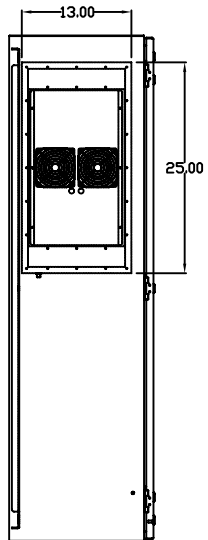

TOP VIEW

LEFT SIDE VIEW

FRONT VIEW

RIGHT SIDE VIEW

REAR VIEW

BOTTOM VIEW

THE INFORMATION CONTAINED HEREIN IS PROPRIETARY AND CONFIDENTIAL TO EIC SOLUTIONS, INC. ANY USE, TRANSFER OR DUPLICATION OF THIS INFORMATION IS STRICTLY FORBIDDEN WITHOUT THE EXPRESS WRITTEN CONSENT OF EIC SOLUTIONS, INC.

EIC SOLUTIONS, INC.
 1825 Stout Dr., Warminster, PA 18974
 (215) 443-5190 FAX: (215) 443-9564
 WWW.EICSOLUTIONSINC.COM

NAME:		G603616-EF145-RS	
DRAWN: SFB	SCALE: 1/2"=1'-0"	REV	
DATE: 08/04/09	DWG #:		