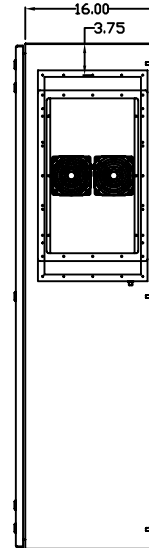

TOP VIEW

LEFT SIDE VIEW

FRONT VIEW

RIGHT SIDE VIEW

REAR VIEW

BOTTOM VIEW

THE INFORMATION CONTAINED HEREIN IS PROPRIETARY AND CONFIDENTIAL TO EIC SOLUTIONS, INC. ANY USE, TRANSFER OR DUPLICATION OF THIS INFORMATION IS STRICTLY FORBIDDEN WITHOUT THE EXPRESS WRITTEN CONSENT OF EIC SOLUTIONS, INC.

EIC SOLUTIONS, INC.
 1825 Stout Dr., Warminster, PA 18974
 (215) 443-5190 FAX: (215) 443-9564
 WWW.EICSOLUTIONSINC.COM

NAME:		G603616-EF145-RS	
DRAWN: SFB	SCALE: 1/2"=1'-0"	REV	
DATE: 08/04/09	DWG #:		