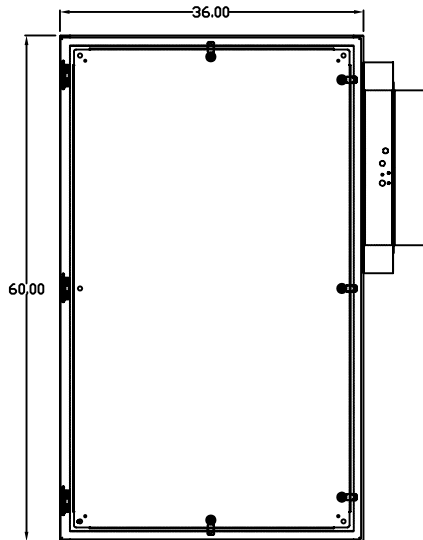

TOP VIEW

LEFT SIDE VIEW

FRONT VIEW

RIGHT SIDE VIEW

REAR VIEW

BOTTOM VIEW

THE INFORMATION CONTAINED HEREIN IS PROPRIETARY AND CONFIDENTIAL TO EIC SOLUTIONS, INC. ANY USE, TRANSFER OR DUPLICATION OF THIS INFORMATION IS STRICTLY FORBIDDEN WITHOUT THE EXPRESS WRITTEN CONSENT OF EIC SOLUTIONS, INC.

EIC SOLUTIONS, INC.
 1825 Stout Dr., Warminster, PA 18974
 (215) 443-5190 FAX: (215) 443-9564
 WWW.EICSOLUTIONSINC.COM

NAME:		G603616-EF145-RS	
DRAWN: SFB	SCALE: 1/2"=1'-0"	REV	
DATE: 08/04/09	DWG #:		