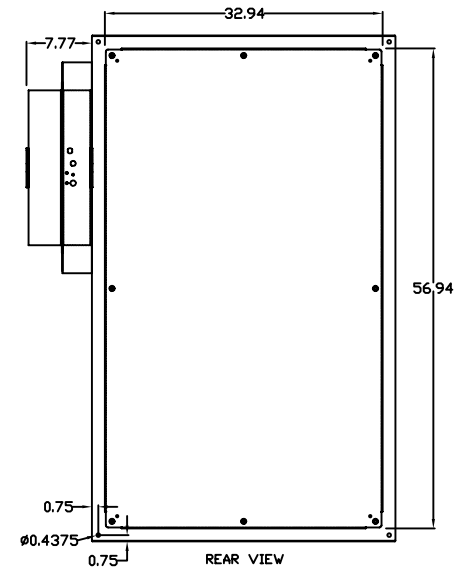

TOP VIEW

LEFT SIDE VIEW

FRONT VIEW

RIGHT SIDE VIEW

REAR VIEW

BOTTOM VIEW

THE INFORMATION CONTAINED HEREIN IS PROPRIETARY AND CONFIDENTIAL TO EIC SOLUTIONS, INC. ANY USE, TRANSFER OR DUPLICATION OF THIS INFORMATION IS STRICTLY FORBIDDEN WITHOUT THE EXPRESS WRITTEN CONSENT OF EIC SOLUTIONS, INC.

EIC SOLUTIONS, INC.
 1825 Stout Dr., Warminster, PA 18974
 (215) 443-5190 FAX: (215) 443-9564
 WWW.EICSOLUTIONSINC.COM

NAME:		G603616-EF145-RS	
DRAWN: SFB	SCALE: 1/2"=1'-0"	REV	
DATE: 08/04/09	DWG #:		