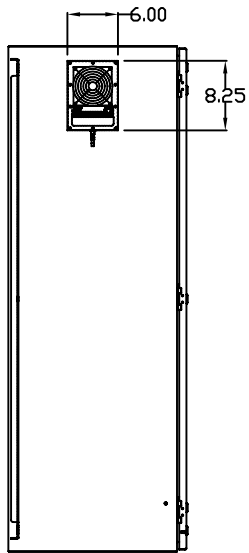

TOP VIEW

LEFT SIDE VIEW

FRONT VIEW

RIGHT SIDE VIEW

REAR VIEW

BOTTOM VIEW

THE INFORMATION CONTAINED HEREIN IS PROPRIETARY AND CONFIDENTIAL TO EIC SOLUTIONS, INC. ANY USE, TRANSFER OR DUPLICATION OF THIS INFORMATION IS STRICTLY FORBIDDEN WITHOUT THE EXPRESS WRITTEN CONSENT OF EIC SOLUTIONS, INC.

EIC SOLUTIONS, INC.
 1825 Stout Dr., Warminster, PA 18974
 (215) 443-5190 FAX: (215) 443-9564
 WWW.EICSOLUTIONSINC.COM

NAME:		G603620-120F-RS	
DRAWN: SFB	SCALE: 1/2"=1'-0"	REV	
DATE: 07/21/10	DWG #:		