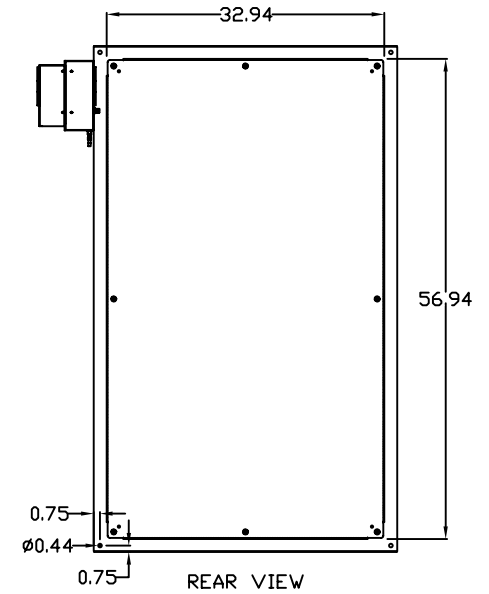

TOP VIEW

LEFT SIDE VIEW

FRONT VIEW

RIGHT SIDE VIEW

REAR VIEW

BOTTOM VIEW

THE INFORMATION CONTAINED HEREIN IS PROPRIETARY AND CONFIDENTIAL TO EIC SOLUTIONS, INC. ANY USE, TRANSFER OR DUPLICATION OF THIS INFORMATION IS STRICTLY FORBIDDEN WITHOUT THE EXPRESS WRITTEN CONSENT OF EIC SOLUTIONS, INC.

EIC SOLUTIONS, INC.
 1825 Stout Dr., Warminster, PA 18974
 (215) 443-5190 FAX: (215) 443-9564
 WWW.EICSOLUTIONSINC.COM

NAME:		G603620-120F-RS	
DRAWN: SFB	SCALE: 1/2"=1'-0"	REV	
DATE: 07/21/10	DWG #:		