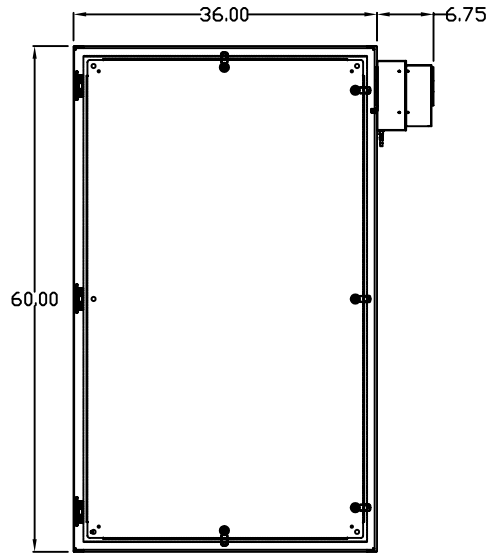

TOP VIEW

LEFT SIDE VIEW

FRONT VIEW

RIGHT SIDE VIEW

REAR VIEW

BOTTOM VIEW

THE INFORMATION CONTAINED HEREIN IS PROPRIETARY AND CONFIDENTIAL TO EIC SOLUTIONS, INC. ANY USE, TRANSFER OR DUPLICATION OF THIS INFORMATION IS STRICTLY FORBIDDEN WITHOUT THE EXPRESS WRITTEN CONSENT OF EIC SOLUTIONS, INC.

EIC SOLUTIONS, INC.
 1825 Stout Dr., Warminster, PA 18974
 (215) 443-5190 FAX: (215) 443-9564
 WWW.EICSOLUTIONSINC.COM

NAME:		G603620-120F-RS	
DRAWN: SFB	SCALE: 1/2"=1'-0"	REV	
DATE: 07/21/10	DWG #:		