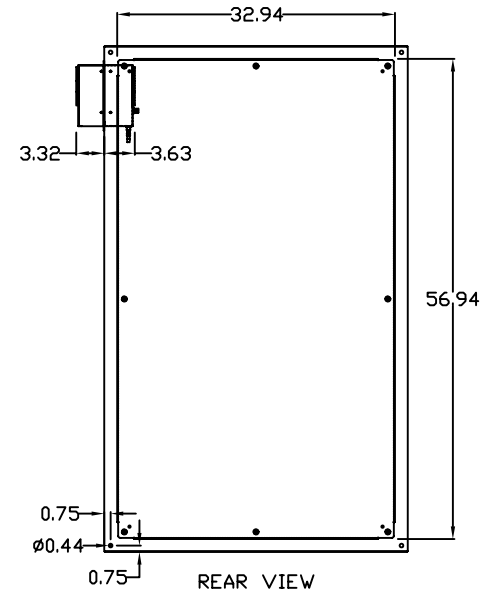

TOP VIEW

LEFT SIDE VIEW

FRONT VIEW

RIGHT SIDE VIEW

REAR VIEW

BOTTOM VIEW

THE INFORMATION CONTAINED HEREIN IS PROPRIETARY AND CONFIDENTIAL TO EIC SOLUTIONS, INC. ANY USE, TRANSFER OR DUPLICATION OF THIS INFORMATION IS STRICTLY FORBIDDEN WITHOUT THE EXPRESS WRITTEN CONSENT OF EIC SOLUTIONS, INC.

EIC SOLUTIONS, INC.
 1825 Stout Dr., Warminster, PA 18974
 (215) 443-5190 FAX: (215) 443-9564
 WWW.EICSOLUTIONSINC.COM

NAME:		G603620-120T-RS	
DRAWN: SFB	SCALE: 1/2"=1'-0"	REV	
DATE: 07/21/10	DWG #:		