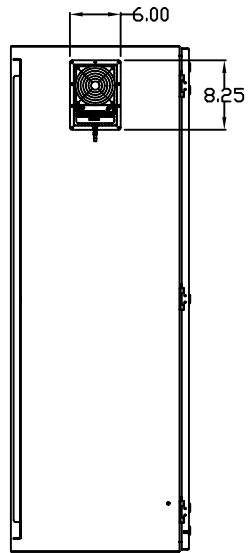

TOP VIEW

LEFT SIDE VIEW

FRONT VIEW

RIGHT SIDE VIEW

REAR VIEW

BOTTOM VIEW

THE INFORMATION CONTAINED HEREIN IS PROPRIETARY AND CONFIDENTIAL TO EIC SOLUTIONS, INC. ANY USE, TRANSFER OR DUPLICATION OF THIS INFORMATION IS STRICTLY FORBIDDEN WITHOUT THE EXPRESS WRITTEN CONSENT OF EIC SOLUTIONS, INC.

EIC SOLUTIONS, INC.
 1825 Stout Dr., Warminster, PA 18974
 (215) 443-5190 FAX: (215) 443-9564
 WWW.EICSOLUTIONSINC.COM

NAME:		G603620-120T-RS	
DRAWN: SFB	SCALE: 1/2"=1'-0"	REV	
DATE: 07/21/10	DWG #:		