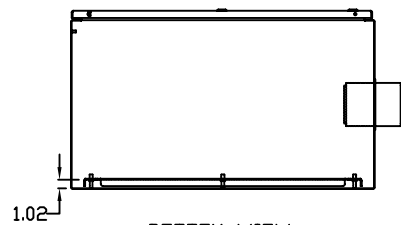

TOP VIEW

LEFT SIDE VIEW

FRONT VIEW

RIGHT SIDE VIEW

REAR VIEW

BOTTOM VIEW

THE INFORMATION CONTAINED HEREIN IS PROPRIETARY AND CONFIDENTIAL TO EIC SOLUTIONS, INC. ANY USE, TRANSFER OR DUPLICATION OF THIS INFORMATION IS STRICTLY FORBIDDEN WITHOUT THE EXPRESS WRITTEN CONSENT OF EIC SOLUTIONS, INC.

EIC SOLUTIONS, INC.
 1825 Stout Dr., Warminster, PA 18974
 (215) 443-5190 FAX: (215) 443-9564
 WWW.EICSOLUTIONSINC.COM

NAME:		G603620-120T-RS	
DRAWN: SFB	SCALE: 1/2"=1'-0"	REV	
DATE: 07/21/10	DWG #:		