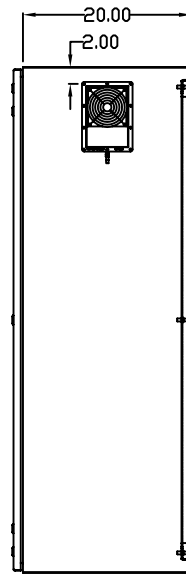

TOP VIEW

LEFT SIDE VIEW

FRONT VIEW

RIGHT SIDE VIEW

REAR VIEW

BOTTOM VIEW

THE INFORMATION CONTAINED HEREIN IS PROPRIETARY AND CONFIDENTIAL TO EIC SOLUTIONS, INC. ANY USE, TRANSFER OR DUPLICATION OF THIS INFORMATION IS STRICTLY FORBIDDEN WITHOUT THE EXPRESS WRITTEN CONSENT OF EIC SOLUTIONS, INC.

EIC SOLUTIONS, INC.
 1825 Stout Dr., Warminster, PA 18974
 (215) 443-5190 FAX: (215) 443-9564
 WWW.EICSOLUTIONSINC.COM

NAME:		G603620-120T-RS	
DRAWN: SFB	SCALE: 1/2"=1'-0"	REV	
DATE: 07/21/10	DWG #:		