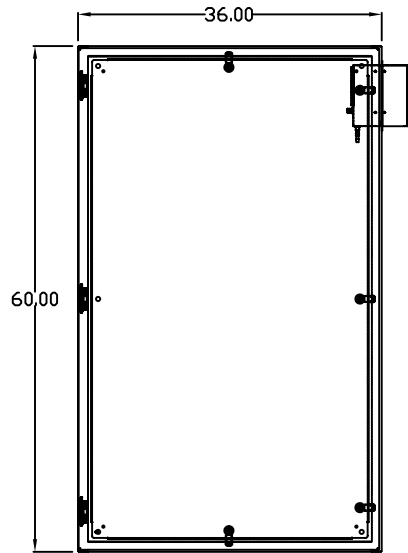

TOP VIEW

LEFT SIDE VIEW

FRONT VIEW

RIGHT SIDE VIEW

REAR VIEW

BOTTOM VIEW

THE INFORMATION CONTAINED HEREIN IS PROPRIETARY AND CONFIDENTIAL TO EIC SOLUTIONS, INC. ANY USE, TRANSFER OR DUPLICATION OF THIS INFORMATION IS STRICTLY FORBIDDEN WITHOUT THE EXPRESS WRITTEN CONSENT OF EIC SOLUTIONS, INC.

EIC SOLUTIONS, INC.
 1825 Stout Dr., Warminster, PA 18974
 (215) 443-5190 FAX: (215) 443-9564
 WWW.EICSOLUTIONSINC.COM

NAME:		G603620-120T-RS	
DRAWN: SFB	SCALE: 1/2"=1'-0"	REV	
DATE: 07/21/10	DWG #:		