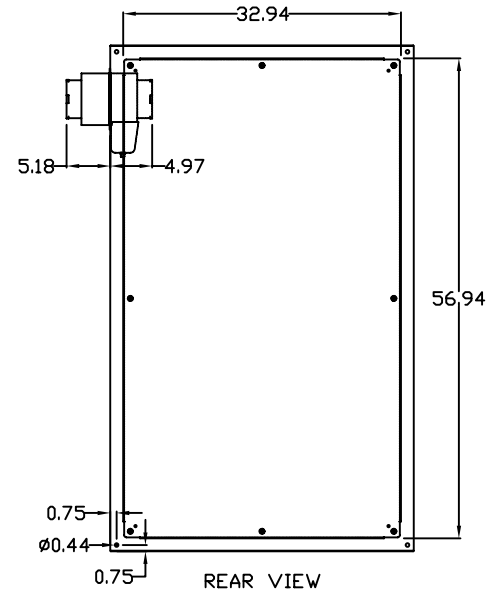

TOP VIEW

LEFT SIDE VIEW

FRONT VIEW

RIGHT SIDE VIEW

REAR VIEW

BOTTOM VIEW

THE INFORMATION CONTAINED HEREIN IS PROPRIETARY AND CONFIDENTIAL TO EIC SOLUTIONS, INC. ANY USE, TRANSFER OR DUPLICATION OF THIS INFORMATION IS STRICTLY FORBIDDEN WITHOUT THE EXPRESS WRITTEN CONSENT OF EIC SOLUTIONS, INC.

EIC SOLUTIONS, INC.  
 1825 Stout Dr., Warminster, PA 18974  
 (215) 443-5190 FAX: (215) 443-9564  
 WWW.EICSOLUTIONSINC.COM

NAME:		G603620-140-RS	
DRAWN: SFB	SCALE: 1/2"=1'-0"	REV	
DATE: 07/21/10	DWG #:		