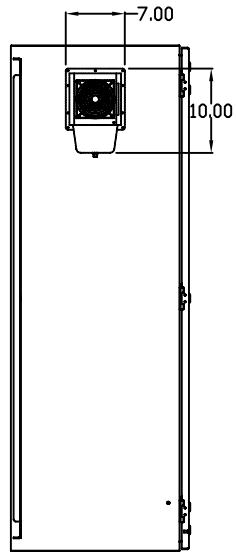

TOP VIEW

LEFT SIDE VIEW

FRONT VIEW

RIGHT SIDE VIEW

REAR VIEW

BOTTOM VIEW

THE INFORMATION CONTAINED HEREIN IS PROPRIETARY AND CONFIDENTIAL TO EIC SOLUTIONS, INC. ANY USE, TRANSFER OR DUPLICATION OF THIS INFORMATION IS STRICTLY FORBIDDEN WITHOUT THE EXPRESS WRITTEN CONSENT OF EIC SOLUTIONS, INC.

EIC SOLUTIONS, INC.  
 1825 Stout Dr., Warminster, PA 18974  
 (215) 443-5190 FAX: (215) 443-9564  
 WWW.EICSOLUTIONSINC.COM

NAME:		G603620-140-RS	
DRAWN: SFB	SCALE: 1/2"=1'-0"	REV	
DATE: 07/21/10	DWG #:		