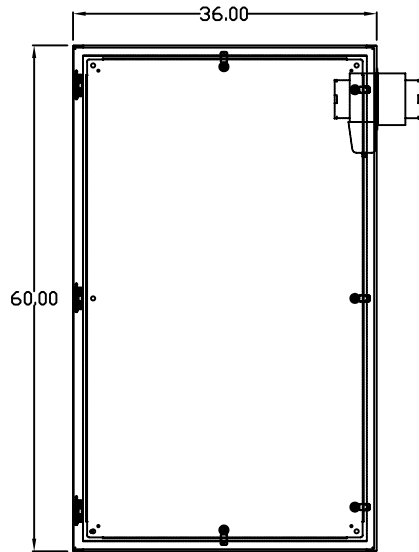

TOP VIEW

LEFT SIDE VIEW

FRONT VIEW

RIGHT SIDE VIEW

REAR VIEW

BOTTOM VIEW

THE INFORMATION CONTAINED HEREIN IS PROPRIETARY AND CONFIDENTIAL TO EIC SOLUTIONS, INC. ANY USE, TRANSFER OR DUPLICATION OF THIS INFORMATION IS STRICTLY FORBIDDEN WITHOUT THE EXPRESS WRITTEN CONSENT OF EIC SOLUTIONS, INC.

EIC SOLUTIONS, INC.  
 1825 Stout Dr., Warminster, PA 18974  
 (215) 443-5190 FAX: (215) 443-9564  
 WWW.EICSOLUTIONSINC.COM

NAME:		G603620-140-RS	
DRAWN: SFB	SCALE: 1/2"=1'-0"	REV	
DATE: 07/21/10	DWG #:		