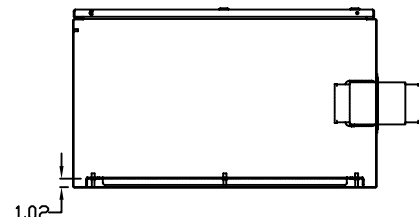

TOP VIEW

LEFT SIDE VIEW

FRONT VIEW

RIGHT SIDE VIEW

REAR VIEW

BOTTOM VIEW

THE INFORMATION CONTAINED HEREIN IS PROPRIETARY AND CONFIDENTIAL TO EIC SOLUTIONS, INC. ANY USE, TRANSFER OR DUPLICATION OF THIS INFORMATION IS STRICTLY FORBIDDEN WITHOUT THE EXPRESS WRITTEN CONSENT OF EIC SOLUTIONS, INC.

EIC SOLUTIONS, INC.  
 1825 Stout Dr., Warminster, PA 18974  
 (215) 443-5190 FAX: (215) 443-9564  
 WWW.EICSOLUTIONSINC.COM

NAME:		G603620-140-RS	
DRAWN: SFB	SCALE: 1/2"=1'-0"	REV	
DATE: 07/21/10	DWG #:		