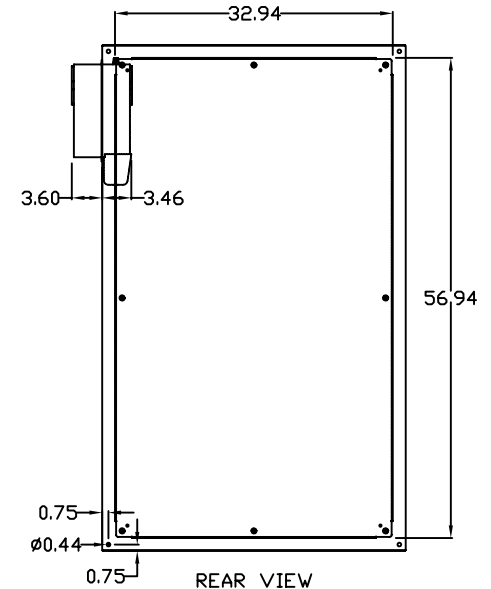

TOP VIEW

LEFT SIDE VIEW

FRONT VIEW

RIGHT SIDE VIEW

REAR VIEW

BOTTOM VIEW

THE INFORMATION CONTAINED HEREIN IS PROPRIETARY AND CONFIDENTIAL TO EIC SOLUTIONS, INC. ANY USE, TRANSFER OR DUPLICATION OF THIS INFORMATION IS STRICTLY FORBIDDEN WITHOUT THE EXPRESS WRITTEN CONSENT OF EIC SOLUTIONS, INC.

EIC SOLUTIONS, INC.
 1825 Stout Dr., Warminster, PA 18974
 (215) 443-5190 FAX: (215) 443-9564
 WWW.EICSOLUTIONSINC.COM

NAME:		G603620-140B-RS	
DRAWN: SFB	SCALE: 1/2"=1'-0"	REV	
DATE: 07/21/10	DWG #:		