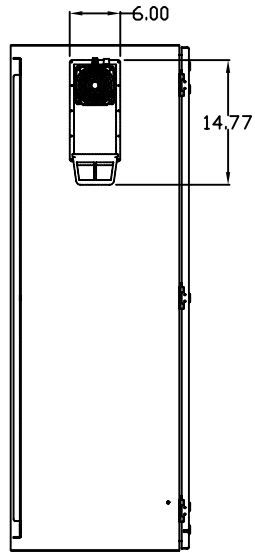

TOP VIEW

LEFT SIDE VIEW

FRONT VIEW

RIGHT SIDE VIEW

REAR VIEW

BOTTOM VIEW

THE INFORMATION CONTAINED HEREIN IS PROPRIETARY AND CONFIDENTIAL TO EIC SOLUTIONS, INC. ANY USE, TRANSFER OR DUPLICATION OF THIS INFORMATION IS STRICTLY FORBIDDEN WITHOUT THE EXPRESS WRITTEN CONSENT OF EIC SOLUTIONS, INC.

EIC SOLUTIONS, INC.
 1825 Stout Dr., Warminster, PA 18974
 (215) 443-5190 FAX: (215) 443-9564
 WWW.EICSOLUTIONSINC.COM

NAME:		G603620-140B-RS	
DRAWN: SFB	SCALE: 1/2"=1'-0"	REV	
DATE: 07/21/10	DWG #:		