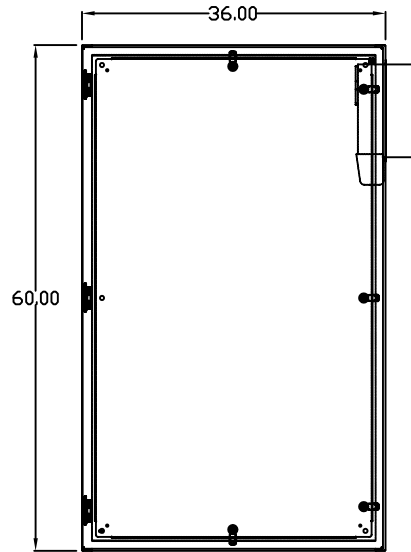

TOP VIEW

LEFT SIDE VIEW

FRONT VIEW

RIGHT SIDE VIEW

REAR VIEW

BOTTOM VIEW

THE INFORMATION CONTAINED HEREIN IS PROPRIETARY AND CONFIDENTIAL TO EIC SOLUTIONS, INC. ANY USE, TRANSFER OR DUPLICATION OF THIS INFORMATION IS STRICTLY FORBIDDEN WITHOUT THE EXPRESS WRITTEN CONSENT OF EIC SOLUTIONS, INC.

EIC SOLUTIONS, INC.
 1825 Stout Dr., Warminster, PA 18974
 (215) 443-5190 FAX: (215) 443-9564
 WWW.EICSOLUTIONSINC.COM

NAME:		G603620-140B-RS	
DRAWN: SFB	SCALE: 1/2"=1'-0"	REV	
DATE: 07/21/10	DWG #:		