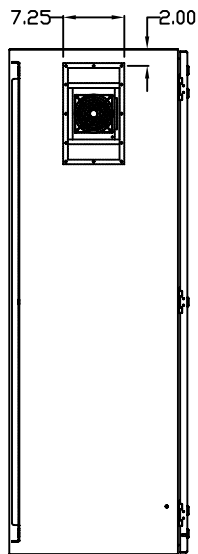

TOP VIEW

LEFT SIDE VIEW

FRONT VIEW

RIGHT SIDE VIEW

REAR VIEW

BOTTOM VIEW

THE INFORMATION CONTAINED HEREIN IS PROPRIETARY AND CONFIDENTIAL TO EIC SOLUTIONS, INC. ANY USE, TRANSFER OR DUPLICATION OF THIS INFORMATION IS STRICTLY FORBIDDEN WITHOUT THE EXPRESS WRITTEN CONSENT OF EIC SOLUTIONS, INC.

EIC SOLUTIONS, INC.
 1825 Stout Dr., Warminster, PA 18974
 (215) 443-5190 FAX: (215) 443-9564
 WWW.EICSOLUTIONSINC.COM

| | | | |
|----------------|-------------------|------------------|--|
| NAME: | | G603620-EF140-RS | |
| DRAWN: SFB | SCALE: 1/2"=1'-0" | REV | |
| DATE: 07/21/10 | DWG #: | | |