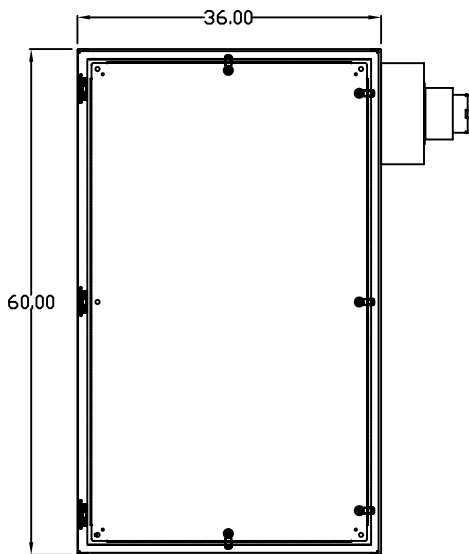

TOP VIEW

LEFT SIDE VIEW

FRONT VIEW

RIGHT SIDE VIEW

REAR VIEW

BOTTOM VIEW

THE INFORMATION CONTAINED HEREIN IS PROPRIETARY AND CONFIDENTIAL TO EIC SOLUTIONS, INC. ANY USE, TRANSFER OR DUPLICATION OF THIS INFORMATION IS STRICTLY FORBIDDEN WITHOUT THE EXPRESS WRITTEN CONSENT OF EIC SOLUTIONS, INC.

EIC SOLUTIONS, INC.
 1825 Stout Dr., Warminster, PA 18974
 (215) 443-5190 FAX: (215) 443-9564
 WWW.EICSOLUTIONSINC.COM

| | | | |
|----------------|-------------------|------------------|--|
| NAME: | | G603620-EF140-RS | |
| DRAWN: SFB | SCALE: 1/2"=1'-0" | REV | |
| DATE: 07/21/10 | DWG #: | | |