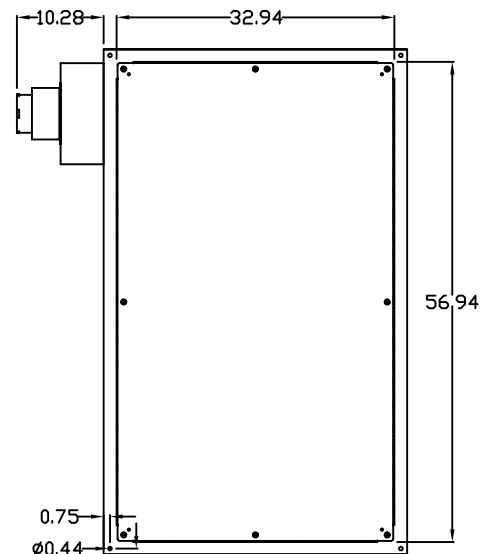

TOP VIEW

LEFT SIDE VIEW

FRONT VIEW

RIGHT SIDE VIEW

REAR VIEW

BOTTOM VIEW

THE INFORMATION CONTAINED HEREIN IS PROPRIETARY AND CONFIDENTIAL TO EIC SOLUTIONS, INC. ANY USE, TRANSFER OR DUPLICATION OF THIS INFORMATION IS STRICTLY FORBIDDEN WITHOUT THE EXPRESS WRITTEN CONSENT OF EIC SOLUTIONS, INC.

EIC SOLUTIONS, INC.
 1825 Stout Dr., Warminster, PA 18974
 (215) 443-5190 FAX: (215) 443-9564
 WWW.EICSOLUTIONSINC.COM

| | | | |
|----------------|-------------------|------------------|--|
| NAME: | | G603620-EF140-RS | |
| DRAWN: SFB | SCALE: 1/2"=1'-0" | REV | |
| DATE: 07/21/10 | DWG #: | | |