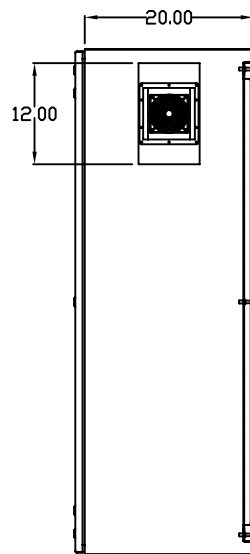

TOP VIEW

LEFT SIDE VIEW

FRONT VIEW

RIGHT SIDE VIEW

REAR VIEW

BOTTOM VIEW

THE INFORMATION CONTAINED HEREIN IS PROPRIETARY AND CONFIDENTIAL TO EIC SOLUTIONS, INC. ANY USE, TRANSFER OR DUPLICATION OF THIS INFORMATION IS STRICTLY FORBIDDEN WITHOUT THE EXPRESS WRITTEN CONSENT OF EIC SOLUTIONS, INC.

EIC SOLUTIONS, INC.
 1825 Stout Dr., Warminster, PA 18974
 (215) 443-5190 FAX: (215) 443-9564
 WWW.EICSOLUTIONSINC.COM

| | | | |
|----------------|-------------------|------------------|--|
| NAME: | | G603620-EF140-RS | |
| DRAWN: SFB | SCALE: 1/2"=1'-0" | REV | |
| DATE: 07/21/10 | DWG #: | | |