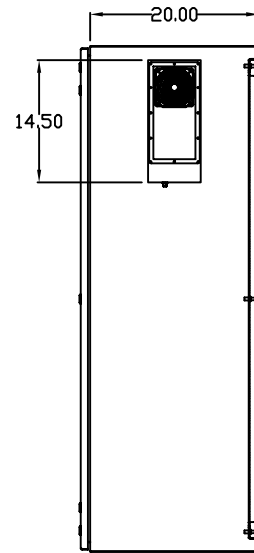

TOP VIEW

LEFT SIDE VIEW

FRONT VIEW

RIGHT SIDE VIEW

REAR VIEW

BOTTOM VIEW

THE INFORMATION CONTAINED HEREIN IS PROPRIETARY AND CONFIDENTIAL TO EIC SOLUTIONS, INC. ANY USE, TRANSFER OR DUPLICATION OF THIS INFORMATION IS STRICTLY FORBIDDEN WITHOUT THE EXPRESS WRITTEN CONSENT OF EIC SOLUTIONS, INC.

EIC SOLUTIONS, INC.
 1825 Stout Dr., Warminster, PA 18974
 (215) 443-5190 FAX: (215) 443-9564
 WWW.EICSOLUTIONSINC.COM

NAME:		G603620-EF140B-RS	
DRAWN: SFB	SCALE: 1/2"=1'-0"	REV	
DATE: 07/21/10	DWG #:		