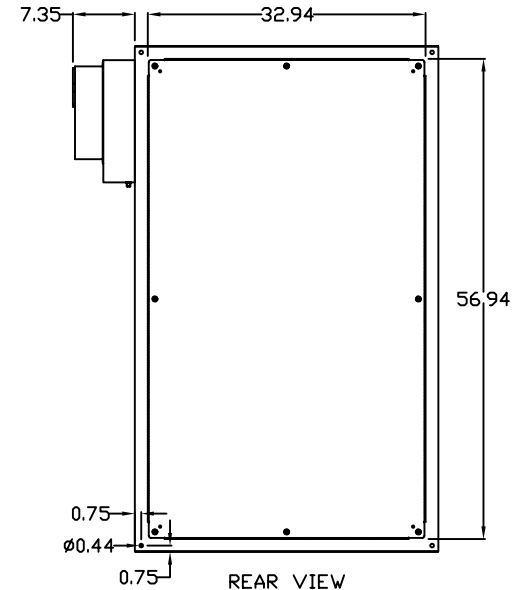

TOP VIEW

LEFT SIDE VIEW

FRONT VIEW

RIGHT SIDE VIEW

REAR VIEW

BOTTOM VIEW

THE INFORMATION CONTAINED HEREIN IS PROPRIETARY AND CONFIDENTIAL TO EIC SOLUTIONS, INC. ANY USE, TRANSFER OR DUPLICATION OF THIS INFORMATION IS STRICTLY FORBIDDEN WITHOUT THE EXPRESS WRITTEN CONSENT OF EIC SOLUTIONS, INC.

EIC SOLUTIONS, INC.
 1825 Stout Dr., Warminster, PA 18974
 (215) 443-5190 FAX: (215) 443-9564
 WWW.EICSOLUTIONSINC.COM

NAME:		G603620-EF140B-RS	
DRAWN: SFB	SCALE: 1/2"=1'-0"	REV	
DATE: 07/21/10	DWG #:		