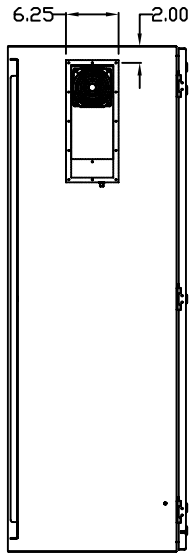

TOP VIEW

LEFT SIDE VIEW

FRONT VIEW

RIGHT SIDE VIEW

REAR VIEW

BOTTOM VIEW

THE INFORMATION CONTAINED HEREIN IS PROPRIETARY AND CONFIDENTIAL TO EIC SOLUTIONS, INC. ANY USE, TRANSFER OR DUPLICATION OF THIS INFORMATION IS STRICTLY FORBIDDEN WITHOUT THE EXPRESS WRITTEN CONSENT OF EIC SOLUTIONS, INC.

EIC SOLUTIONS, INC.
 1825 Stout Dr., Warminster, PA 18974
 (215) 443-5190 FAX: (215) 443-9564
 WWW.EICSOLUTIONSINC.COM

NAME:		G603620-EF140B-RS	
DRAWN: SFB	SCALE: 1/2"=1'-0"	REV	
DATE: 07/21/10	DWG #:		