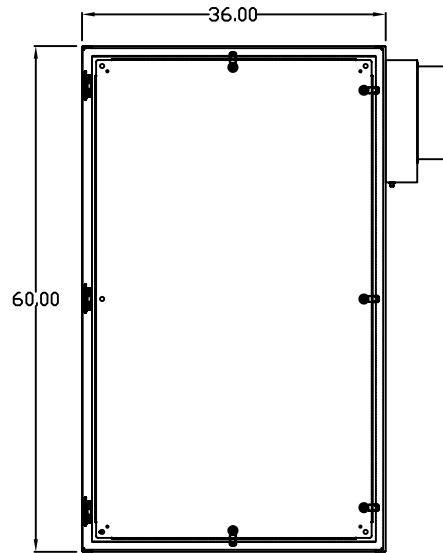

TOP VIEW

LEFT SIDE VIEW

FRONT VIEW

RIGHT SIDE VIEW

REAR VIEW

BOTTOM VIEW

THE INFORMATION CONTAINED HEREIN IS PROPRIETARY AND CONFIDENTIAL TO EIC SOLUTIONS, INC. ANY USE, TRANSFER OR DUPLICATION OF THIS INFORMATION IS STRICTLY FORBIDDEN WITHOUT THE EXPRESS WRITTEN CONSENT OF EIC SOLUTIONS, INC.

EIC SOLUTIONS, INC.
 1825 Stout Dr., Warminster, PA 18974
 (215) 443-5190 FAX: (215) 443-9564
 WWW.EICSOLUTIONSINC.COM

NAME:		G603620-EF140B-RS	
DRAWN: SFB	SCALE: 1/2"=1'-0"	REV	
DATE: 07/21/10	DWG #:		