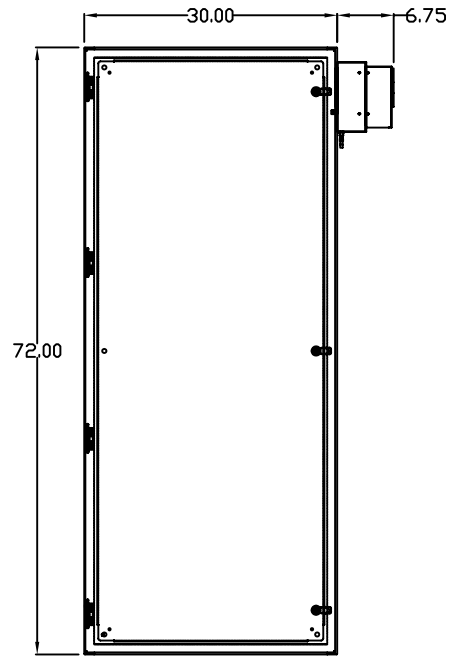

TOP VIEW

LEFT SIDE VIEW

FRONT VIEW

RIGHT SIDE VIEW

REAR VIEW

BOTTOM VIEW

THE INFORMATION CONTAINED HEREIN IS PROPRIETARY AND CONFIDENTIAL TO EIC SOLUTIONS, INC. ANY USE, TRANSFER OR DUPLICATION OF THIS INFORMATION IS STRICTLY FORBIDDEN WITHOUT THE EXPRESS WRITTEN CONSENT OF EIC SOLUTIONS, INC.

EIC SOLUTIONS, INC.
 1825 Stout Dr., Warminster, PA 18974
 (215) 443-5190 FAX: (215) 443-9564
 WWW.EICSOLUTIONSINC.COM

NAME:		G723016-120F-RS	
DRAWN: SFB	SCALE: 1/2"=1'-0"	REV	
DATE: 07/21/10	DWG #:		