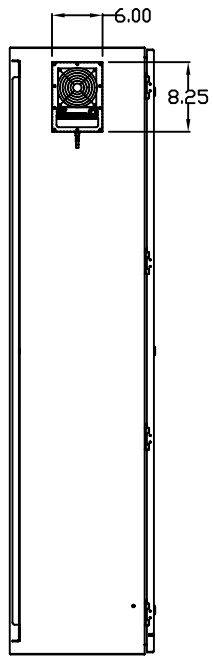

TOP VIEW

LEFT SIDE VIEW

FRONT VIEW

RIGHT SIDE VIEW

REAR VIEW

BOTTOM VIEW

THE INFORMATION CONTAINED HEREIN IS PROPRIETARY AND CONFIDENTIAL TO EIC SOLUTIONS, INC. ANY USE, TRANSFER OR DUPLICATION OF THIS INFORMATION IS STRICTLY FORBIDDEN WITHOUT THE EXPRESS WRITTEN CONSENT OF EIC SOLUTIONS, INC.

EIC SOLUTIONS, INC.
 1825 Stout Dr., Warminster, PA 18974
 (215) 443-5190 FAX: (215) 443-9564
 WWW.EICSOLUTIONSINC.COM

NAME:		G723016-120F-RS	
DRAWN: SFB	SCALE: 1/2"=1'-0"	REV	
DATE: 07/21/10	DWG #:		