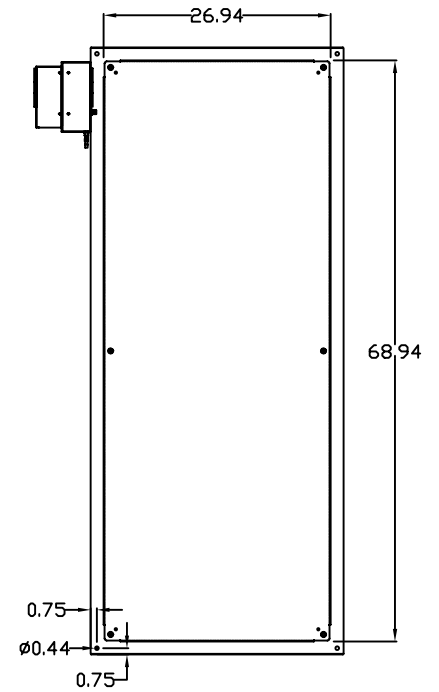

TOP VIEW

LEFT SIDE VIEW

FRONT VIEW

RIGHT SIDE VIEW

REAR VIEW

BOTTOM VIEW

THE INFORMATION CONTAINED HEREIN IS PROPRIETARY AND CONFIDENTIAL TO EIC SOLUTIONS, INC. ANY USE, TRANSFER OR DUPLICATION OF THIS INFORMATION IS STRICTLY FORBIDDEN WITHOUT THE EXPRESS WRITTEN CONSENT OF EIC SOLUTIONS, INC.

EIC SOLUTIONS, INC.
 1825 Stout Dr., Warminster, PA 18974
 (215) 443-5190 FAX: (215) 443-9564
 WWW.EICSOLUTIONSINC.COM

NAME:		G723016-120F-RS	
DRAWN: SFB	SCALE: 1/2"=1'-0"	REV	
DATE: 07/21/10	DWG #:		