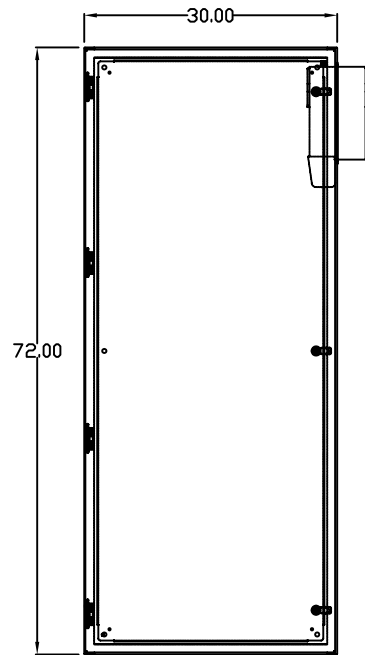

TOP VIEW

LEFT SIDE VIEW

FRONT VIEW

RIGHT SIDE VIEW

REAR VIEW

BOTTOM VIEW

THE INFORMATION CONTAINED HEREIN IS PROPRIETARY AND CONFIDENTIAL TO EIC SOLUTIONS, INC. ANY USE, TRANSFER OR DUPLICATION OF THIS INFORMATION IS STRICTLY FORBIDDEN WITHOUT THE EXPRESS WRITTEN CONSENT OF EIC SOLUTIONS, INC.

EIC SOLUTIONS, INC.
 1825 Stout Dr., Warminster, PA 18974
 (215) 443-5190 FAX: (215) 443-9564
 WWW.EICSOLUTIONSINC.COM

NAME:		G723016-140B-RS	
DRAWN: SFB	SCALE: 1/2"=1'-0"	REV	
DATE: 07/21/10	DWG #:		