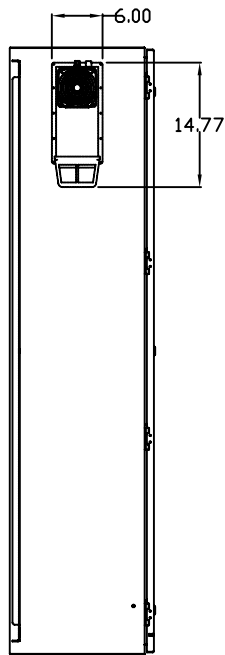

TOP VIEW

LEFT SIDE VIEW

FRONT VIEW

RIGHT SIDE VIEW

REAR VIEW

BOTTOM VIEW

THE INFORMATION CONTAINED HEREIN IS PROPRIETARY AND CONFIDENTIAL TO EIC SOLUTIONS, INC. ANY USE, TRANSFER OR DUPLICATION OF THIS INFORMATION IS STRICTLY FORBIDDEN WITHOUT THE EXPRESS WRITTEN CONSENT OF EIC SOLUTIONS, INC.

EIC SOLUTIONS, INC.
 1825 Stout Dr., Warminster, PA 18974
 (215) 443-5190 FAX: (215) 443-9564
 WWW.EICSOLUTIONSINC.COM

NAME:		G723016-140B-RS	
DRAWN: SFB	SCALE: 1/2"=1'-0"	REV	
DATE: 07/21/10	DWG #:		