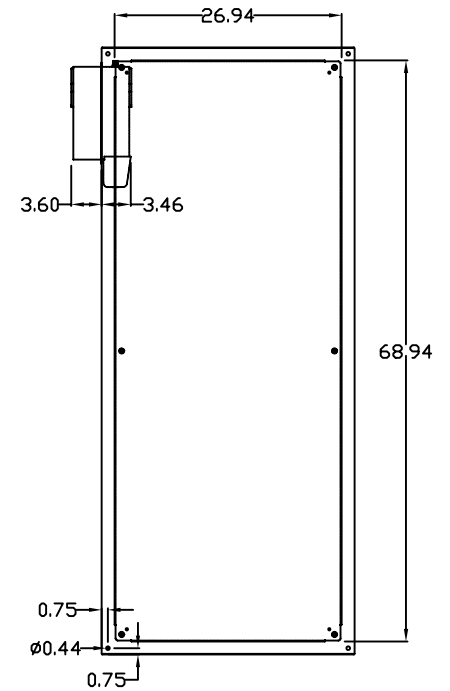

TOP VIEW

LEFT SIDE VIEW

FRONT VIEW

RIGHT SIDE VIEW

REAR VIEW

BOTTOM VIEW

THE INFORMATION CONTAINED HEREIN IS PROPRIETARY AND CONFIDENTIAL TO EIC SOLUTIONS, INC. ANY USE, TRANSFER OR DUPLICATION OF THIS INFORMATION IS STRICTLY FORBIDDEN WITHOUT THE EXPRESS WRITTEN CONSENT OF EIC SOLUTIONS, INC.

EIC SOLUTIONS, INC.
 1825 Stout Dr., Warminster, PA 18974
 (215) 443-5190 FAX: (215) 443-9564
 WWW.EICSOLUTIONSINC.COM

NAME:		G723016-140B-RS	
DRAWN: SFB	SCALE: 1/2"=1'-0"	REV	
DATE: 07/21/10	DWG #:		