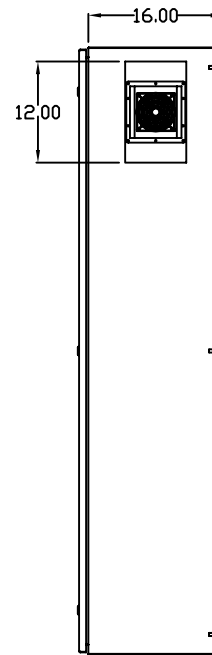

TOP VIEW

LEFT SIDE VIEW

FRONT VIEW

RIGHT SIDE VIEW

REAR VIEW

BOTTOM VIEW

THE INFORMATION CONTAINED HEREIN IS PROPRIETARY AND CONFIDENTIAL TO EIC SOLUTIONS, INC. ANY USE, TRANSFER OR DUPLICATION OF THIS INFORMATION IS STRICTLY FORBIDDEN WITHOUT THE EXPRESS WRITTEN CONSENT OF EIC SOLUTIONS, INC.

EIC SOLUTIONS, INC.
 1825 Stout Dr., Warminster, PA 18974
 (215) 443-5190 FAX: (215) 443-9564
 WWW.EICSOLUTIONSINC.COM

NAME:		G723016-EF140-RS	
DRAWN: SFB	SCALE: 1/2"=1'-0"	REV	
DATE: 07/21/10	DWG #:		