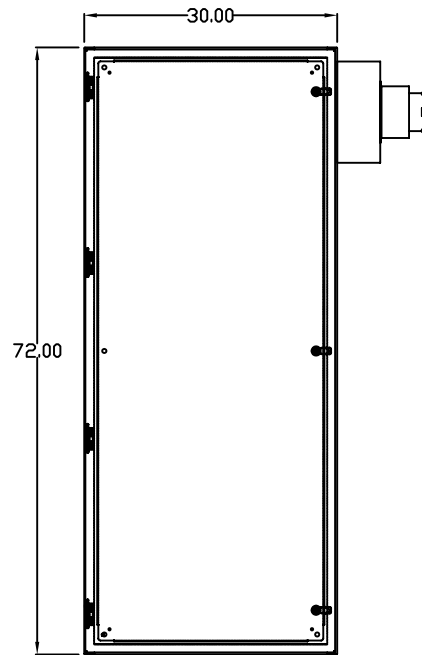

TOP VIEW

LEFT SIDE VIEW

FRONT VIEW

RIGHT SIDE VIEW

REAR VIEW

BOTTOM VIEW

THE INFORMATION CONTAINED HEREIN IS PROPRIETARY AND CONFIDENTIAL TO EIC SOLUTIONS, INC. ANY USE, TRANSFER OR DUPLICATION OF THIS INFORMATION IS STRICTLY FORBIDDEN WITHOUT THE EXPRESS WRITTEN CONSENT OF EIC SOLUTIONS, INC.

EIC SOLUTIONS, INC.
 1825 Stout Dr., Warminster, PA 18974
 (215) 443-5190 FAX: (215) 443-9564
 WWW.EICSOLUTIONSINC.COM

NAME:		G723016-EF140-RS	
DRAWN: SFB	SCALE: 1/2"=1'-0"	REV	
DATE: 07/21/10	DWG #:		