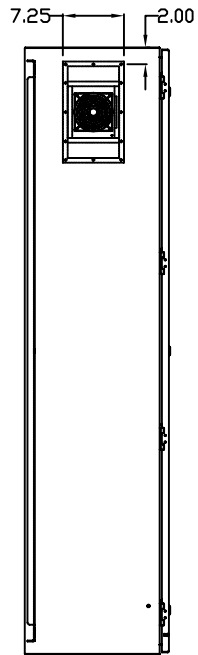

TOP VIEW

LEFT SIDE VIEW

FRONT VIEW

RIGHT SIDE VIEW

REAR VIEW

BOTTOM VIEW

THE INFORMATION CONTAINED HEREIN IS PROPRIETARY AND CONFIDENTIAL TO EIC SOLUTIONS, INC. ANY USE, TRANSFER OR DUPLICATION OF THIS INFORMATION IS STRICTLY FORBIDDEN WITHOUT THE EXPRESS WRITTEN CONSENT OF EIC SOLUTIONS, INC.

EIC SOLUTIONS, INC.
 1825 Stout Dr., Warminster, PA 18974
 (215) 443-5190 FAX: (215) 443-9564
 WWW.EICSOLUTIONSINC.COM

NAME:		G723016-EF140-RS	
DRAWN: SFB	SCALE: 1/2"=1'-0"	REV	
DATE: 07/21/10	DWG #:		