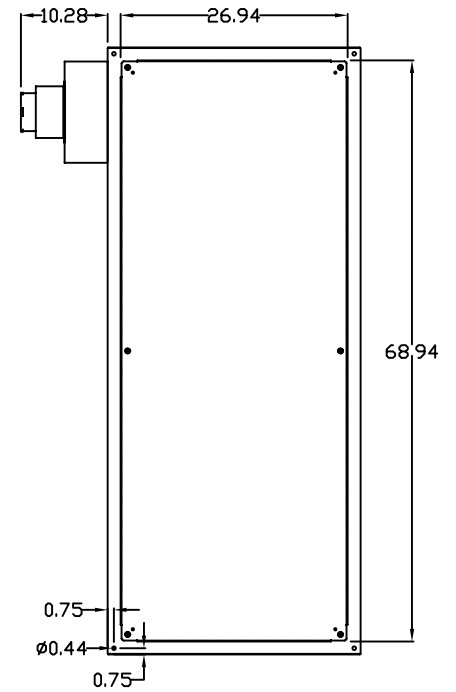

TOP VIEW

LEFT SIDE VIEW

FRONT VIEW

RIGHT SIDE VIEW

REAR VIEW

BOTTOM VIEW

THE INFORMATION CONTAINED HEREIN IS PROPRIETARY AND CONFIDENTIAL TO EIC SOLUTIONS, INC. ANY USE, TRANSFER OR DUPLICATION OF THIS INFORMATION IS STRICTLY FORBIDDEN WITHOUT THE EXPRESS WRITTEN CONSENT OF EIC SOLUTIONS, INC.

EIC SOLUTIONS, INC.
 1825 Stout Dr., Warminster, PA 18974
 (215) 443-5190 FAX: (215) 443-9564
 WWW.EICSOLUTIONSINC.COM

NAME:		G723016-EF140-RS	
DRAWN: SFB	SCALE: 1/2"=1'-0"	REV	
DATE: 07/21/10	DWG #:		