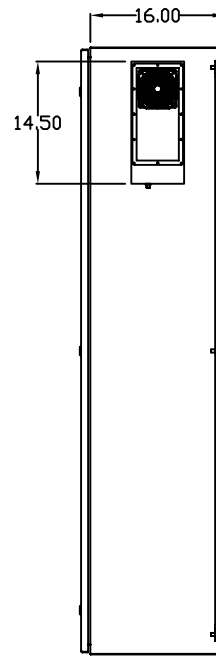

TOP VIEW

LEFT SIDE VIEW

FRONT VIEW

RIGHT SIDE VIEW

REAR VIEW

BOTTOM VIEW

THE INFORMATION CONTAINED HEREIN IS PROPRIETARY AND CONFIDENTIAL TO EIC SOLUTIONS, INC. ANY USE, TRANSFER OR DUPLICATION OF THIS INFORMATION IS STRICTLY FORBIDDEN WITHOUT THE EXPRESS WRITTEN CONSENT OF EIC SOLUTIONS, INC.

EIC SOLUTIONS, INC.
 1825 Stout Dr., Warminster, PA 18974
 (215) 443-5190 FAX: (215) 443-9564
 WWW.EICSOLUTIONSINC.COM

NAME:		G723016-EF140B-RS	
DRAWN: SFB	SCALE: 1/2"=1'-0"	REV	
DATE: 07/21/10	DWG #:		