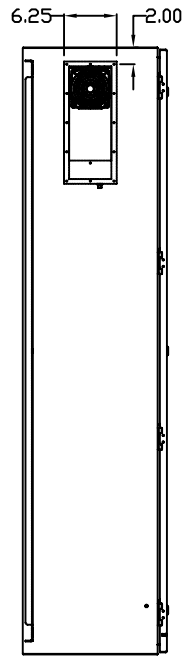

TOP VIEW

LEFT SIDE VIEW

FRONT VIEW

RIGHT SIDE VIEW

REAR VIEW

BOTTOM VIEW

THE INFORMATION CONTAINED HEREIN IS PROPRIETARY AND CONFIDENTIAL TO EIC SOLUTIONS, INC. ANY USE, TRANSFER OR DUPLICATION OF THIS INFORMATION IS STRICTLY FORBIDDEN WITHOUT THE EXPRESS WRITTEN CONSENT OF EIC SOLUTIONS, INC.

EIC SOLUTIONS, INC.
 1825 Stout Dr., Warminster, PA 18974
 (215) 443-5190 FAX: (215) 443-9564
 WWW.EICSOLUTIONSINC.COM

NAME:		G723016-EF140B-RS	
DRAWN: SFB	SCALE: 1/2"=1'-0"	REV	
DATE: 07/21/10	DWG #:		