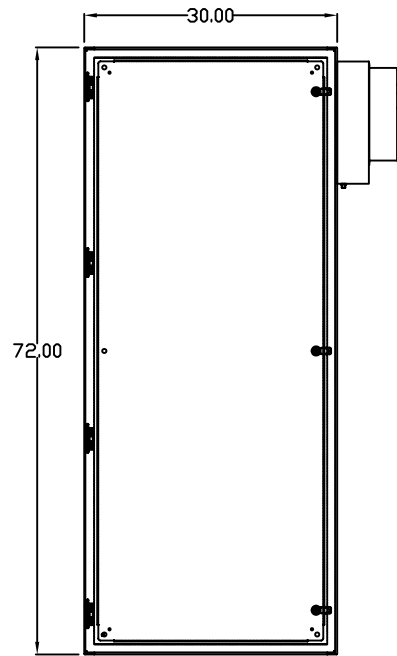

TOP VIEW

LEFT SIDE VIEW

FRONT VIEW

RIGHT SIDE VIEW

REAR VIEW

BOTTOM VIEW

THE INFORMATION CONTAINED HEREIN IS PROPRIETARY AND CONFIDENTIAL TO EIC SOLUTIONS, INC. ANY USE, TRANSFER OR DUPLICATION OF THIS INFORMATION IS STRICTLY FORBIDDEN WITHOUT THE EXPRESS WRITTEN CONSENT OF EIC SOLUTIONS, INC.

EIC SOLUTIONS, INC.
 1825 Stout Dr., Warminster, PA 18974
 (215) 443-5190 FAX: (215) 443-9564
 WWW.EICSOLUTIONSINC.COM

NAME:		G723016-EF140B-RS	
DRAWN: SFB	SCALE: 1/2"=1'-0"	REV	
DATE: 07/21/10	DWG #:		