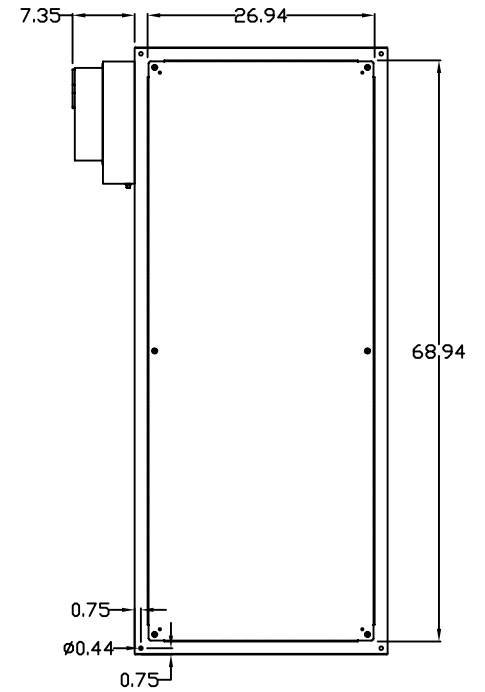

TOP VIEW

LEFT SIDE VIEW

FRONT VIEW

RIGHT SIDE VIEW

REAR VIEW

BOTTOM VIEW

THE INFORMATION CONTAINED HEREIN IS PROPRIETARY AND CONFIDENTIAL TO EIC SOLUTIONS, INC. ANY USE, TRANSFER OR DUPLICATION OF THIS INFORMATION IS STRICTLY FORBIDDEN WITHOUT THE EXPRESS WRITTEN CONSENT OF EIC SOLUTIONS, INC.

EIC SOLUTIONS, INC.
 1825 Stout Dr., Warminster, PA 18974
 (215) 443-5190 FAX: (215) 443-9564
 WWW.EICSOLUTIONSINC.COM

NAME:		G723016-EF140B-RS	
DRAWN: SFB	SCALE: 1/2"=1'-0"	REV	
DATE: 07/21/10	DWG #:		