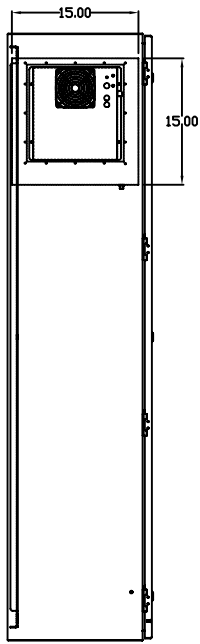

TOP VIEW

LEFT SIDE VIEW

FRONT VIEW

RIGHT SIDE VIEW

REAR VIEW

BOTTOM VIEW

THE INFORMATION CONTAINED HEREIN IS PROPRIETARY AND CONFIDENTIAL TO EIC SOLUTIONS, INC. ANY USE, TRANSFER OR DUPLICATION OF THIS INFORMATION IS STRICTLY FORBIDDEN WITHOUT THE EXPRESS WRITTEN CONSENT OF EIC SOLUTIONS, INC.

EIC SOLUTIONS, INC.
 1825 Stout Dr., Warminster, PA 18974
 (215) 443-5190 FAX: (215) 443-9564
 WWW.EICSOLUTIONSINC.COM

NAME:		G723016-EF141-RS	
DRAWN: SFB	SCALE: 1/2"=1'-0"	REV	
DATE: 07/30/09	DWG #:		