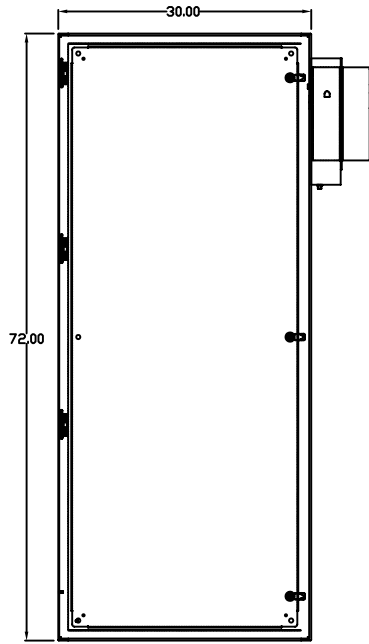

TOP VIEW

LEFT SIDE VIEW

FRONT VIEW

RIGHT SIDE VIEW

REAR VIEW

BOTTOM VIEW

THE INFORMATION CONTAINED HEREIN IS PROPRIETARY AND CONFIDENTIAL TO EIC SOLUTIONS, INC. ANY USE, TRANSFER OR DUPLICATION OF THIS INFORMATION IS STRICTLY FORBIDDEN WITHOUT THE EXPRESS WRITTEN CONSENT OF EIC SOLUTIONS, INC.

EIC SOLUTIONS, INC.
 1825 Stout Dr., Warminster, PA 18974
 (215) 443-5190 FAX: (215) 443-9564
 WWW.EICSOLUTIONSINC.COM

NAME:		G723016-EF141-RS	
DRAWN: SFB	SCALE: 1/2"=1'-0"	REV	
DATE: 07/30/09	DWG #:		