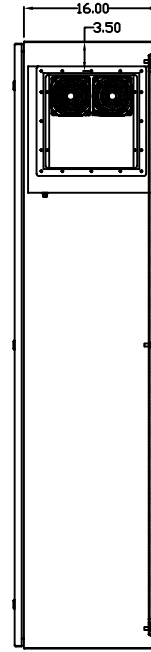

TOP VIEW

LEFT SIDE VIEW

FRONT VIEW

RIGHT SIDE VIEW

REAR VIEW

BOTTOM VIEW

THE INFORMATION CONTAINED HEREIN IS PROPRIETARY AND CONFIDENTIAL TO EIC SOLUTIONS, INC. ANY USE, TRANSFER OR DUPLICATION OF THIS INFORMATION IS STRICTLY FORBIDDEN WITHOUT THE EXPRESS WRITTEN CONSENT OF EIC SOLUTIONS, INC.

EIC SOLUTIONS, INC.
 1825 Stout Dr., Warminster, PA 18974
 (215) 443-5190 FAX: (215) 443-9564
 WWW.EICSOLUTIONSINC.COM

NAME:		G723016-EF141-RS	
DRAWN: SFB	SCALE: 1/2"=1'-0"	REV	
DATE: 07/30/09	DWG #:		