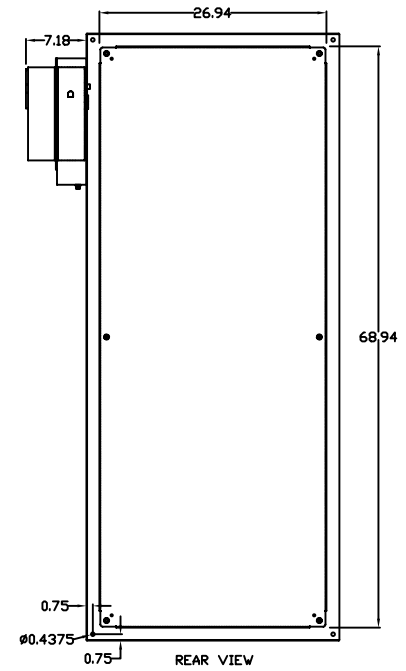

TOP VIEW

LEFT SIDE VIEW

FRONT VIEW

RIGHT SIDE VIEW

REAR VIEW

BOTTOM VIEW

THE INFORMATION CONTAINED HEREIN IS PROPRIETARY AND CONFIDENTIAL TO EIC SOLUTIONS, INC. ANY USE, TRANSFER OR DUPLICATION OF THIS INFORMATION IS STRICTLY FORBIDDEN WITHOUT THE EXPRESS WRITTEN CONSENT OF EIC SOLUTIONS, INC.

EIC SOLUTIONS, INC.
 1825 Stout Dr., Warminster, PA 18974
 (215) 443-5190 FAX: (215) 443-9564
 WWW.EICSOLUTIONSINC.COM

NAME:		G723016-EF141-RS	
DRAWN: SFB	SCALE: 1/2"=1'-0"	REV	
DATE: 07/30/09	DWG #:		