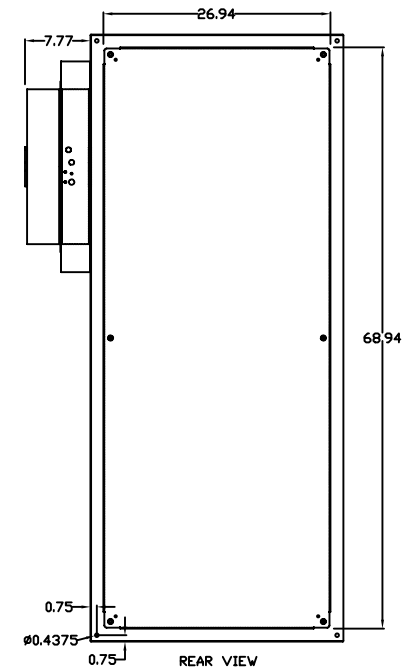

TOP VIEW

LEFT SIDE VIEW

FRONT VIEW

RIGHT SIDE VIEW

REAR VIEW

BOTTOM VIEW

THE INFORMATION CONTAINED HEREIN IS PROPRIETARY AND CONFIDENTIAL TO EIC SOLUTIONS, INC. ANY USE, TRANSFER OR DUPLICATION OF THIS INFORMATION IS STRICTLY FORBIDDEN WITHOUT THE EXPRESS WRITTEN CONSENT OF EIC SOLUTIONS, INC.

EIC SOLUTIONS, INC.
 1825 Stout Dr., Warminster, PA 18974
 (215) 443-5190 FAX: (215) 443-9564
 WWW.EICSOLUTIONSINC.COM

NAME:		G723016-EF145-RS	
DRAWN: SFB	SCALE: 1/2"=1'-0"	REV	
DATE: 08/04/09	DWG #:		