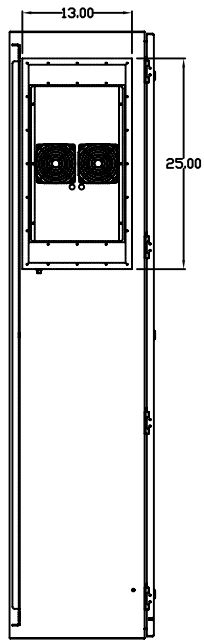

TOP VIEW

LEFT SIDE VIEW

FRONT VIEW

RIGHT SIDE VIEW

REAR VIEW

BOTTOM VIEW

THE INFORMATION CONTAINED HEREIN IS PROPRIETARY AND CONFIDENTIAL TO EIC SOLUTIONS, INC. ANY USE, TRANSFER OR DUPLICATION OF THIS INFORMATION IS STRICTLY FORBIDDEN WITHOUT THE EXPRESS WRITTEN CONSENT OF EIC SOLUTIONS, INC.

EIC SOLUTIONS, INC.
 1825 Stout Dr., Warminster, PA 18974
 (215) 443-5190 FAX: (215) 443-9564
 WWW.EICSOLUTIONSINC.COM

NAME:		G723016-EF145-RS	
DRAWN: SFB	SCALE: 1/2"=1'-0"	REV	
DATE: 08/04/09	DWG #:		