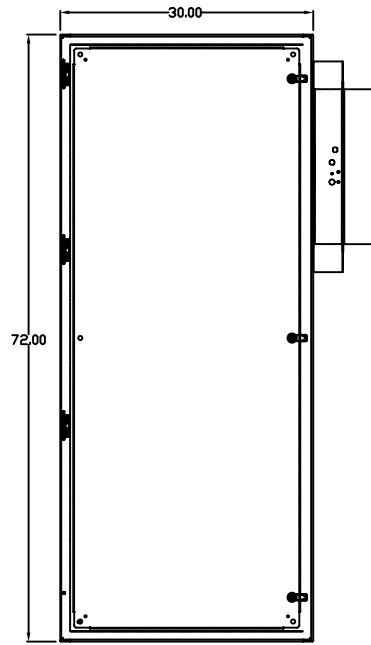

TOP VIEW

LEFT SIDE VIEW

FRONT VIEW

RIGHT SIDE VIEW

REAR VIEW

BOTTOM VIEW

THE INFORMATION CONTAINED HEREIN IS PROPRIETARY AND CONFIDENTIAL TO EIC SOLUTIONS, INC. ANY USE, TRANSFER OR DUPLICATION OF THIS INFORMATION IS STRICTLY FORBIDDEN WITHOUT THE EXPRESS WRITTEN CONSENT OF EIC SOLUTIONS, INC.

EIC SOLUTIONS, INC.
 1825 Stout Dr., Warminster, PA 18974
 (215) 443-5190 FAX: (215) 443-9564
 WWW.EICSOLUTIONSINC.COM

NAME:		G723016-EF145-RS	
DRAWN: SFB	SCALE: 1/2"=1'-0"	REV	
DATE: 08/04/09	DWG #:		