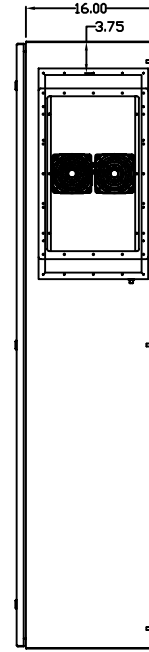

TOP VIEW

LEFT SIDE VIEW

FRONT VIEW

RIGHT SIDE VIEW

REAR VIEW

BOTTOM VIEW

THE INFORMATION CONTAINED HEREIN IS PROPRIETARY AND CONFIDENTIAL TO EIC SOLUTIONS, INC. ANY USE, TRANSFER OR DUPLICATION OF THIS INFORMATION IS STRICTLY FORBIDDEN WITHOUT THE EXPRESS WRITTEN CONSENT OF EIC SOLUTIONS, INC.

EIC SOLUTIONS, INC.
 1825 Stout Dr., Warminster, PA 18974
 (215) 443-5190 FAX: (215) 443-9564
 WWW.EICSOLUTIONSINC.COM

NAME:		G723016-EF145-RS	
DRAWN: SFB	SCALE: 1/2"=1'-0"	REV	
DATE: 08/04/09	DWG #:		