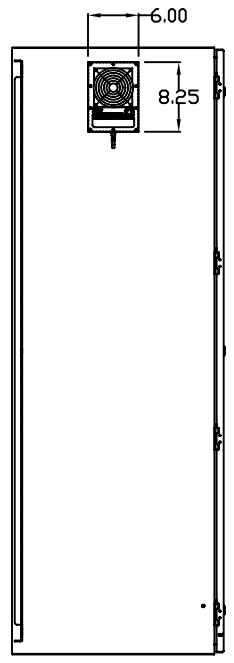

TOP VIEW

LEFT SIDE VIEW

FRONT VIEW

RIGHT SIDE VIEW

REAR VIEW

BOTTOM VIEW

THE INFORMATION CONTAINED HEREIN IS PROPRIETARY AND CONFIDENTIAL TO EIC SOLUTIONS, INC. ANY USE, TRANSFER OR DUPLICATION OF THIS INFORMATION IS STRICTLY FORBIDDEN WITHOUT THE EXPRESS WRITTEN CONSENT OF EIC SOLUTIONS, INC.

EIC SOLUTIONS, INC.  
 1825 Stout Dr., Warminster, PA 18974  
 (215) 443-5190 FAX: (215) 443-9564  
 WWW.EICSOLUTIONSINC.COM

NAME:		G723024-120F-RS	
DRAWN: SFB	SCALE: 1/2"=1'-0"	REV	
DATE: 07/21/10	DWG #:		