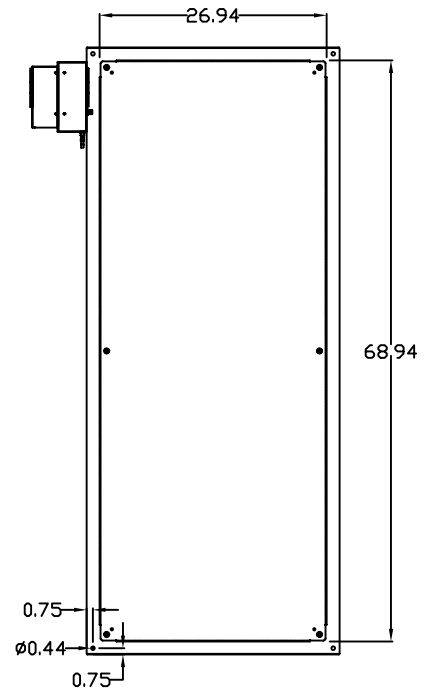

TOP VIEW

LEFT SIDE VIEW

FRONT VIEW

RIGHT SIDE VIEW

REAR VIEW

BOTTOM VIEW

THE INFORMATION CONTAINED HEREIN IS PROPRIETARY AND CONFIDENTIAL TO EIC SOLUTIONS, INC. ANY USE, TRANSFER OR DUPLICATION OF THIS INFORMATION IS STRICTLY FORBIDDEN WITHOUT THE EXPRESS WRITTEN CONSENT OF EIC SOLUTIONS, INC.

EIC SOLUTIONS, INC.  
 1825 Stout Dr., Warminster, PA 18974  
 (215) 443-5190 FAX: (215) 443-9564  
 WWW.EICSOLUTIONSINC.COM

NAME:		G723024-120F-RS	
DRAWN: SFB	SCALE: 1/2"=1'-0"	REV	
DATE: 07/21/10	DWG #:		