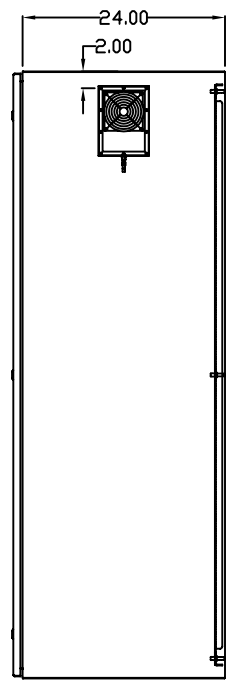

TOP VIEW

LEFT SIDE VIEW

FRONT VIEW

RIGHT SIDE VIEW

REAR VIEW

BOTTOM VIEW

THE INFORMATION CONTAINED HEREIN IS PROPRIETARY AND CONFIDENTIAL TO EIC SOLUTIONS, INC. ANY USE, TRANSFER OR DUPLICATION OF THIS INFORMATION IS STRICTLY FORBIDDEN WITHOUT THE EXPRESS WRITTEN CONSENT OF EIC SOLUTIONS, INC.

EIC SOLUTIONS, INC.  
 1825 Stout Dr., Warminster, PA 18974  
 (215) 443-5190 FAX: (215) 443-9564  
 WWW.EICSOLUTIONSINC.COM

NAME:		G723024-120F-RS	
DRAWN: SFB	SCALE: 1/2"=1'-0"	REV	
DATE: 07/21/10	DWG #:		