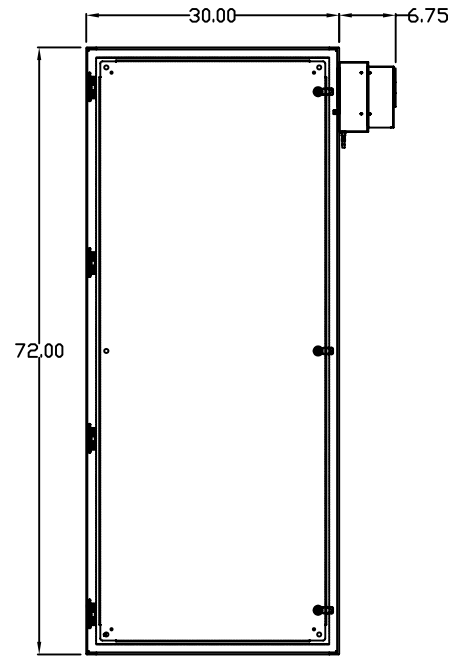

TOP VIEW

LEFT SIDE VIEW

FRONT VIEW

RIGHT SIDE VIEW

REAR VIEW

BOTTOM VIEW

THE INFORMATION CONTAINED HEREIN IS PROPRIETARY AND CONFIDENTIAL TO EIC SOLUTIONS, INC. ANY USE, TRANSFER OR DUPLICATION OF THIS INFORMATION IS STRICTLY FORBIDDEN WITHOUT THE EXPRESS WRITTEN CONSENT OF EIC SOLUTIONS, INC.

EIC SOLUTIONS, INC.  
 1825 Stout Dr., Warminster, PA 18974  
 (215) 443-5190 FAX: (215) 443-9564  
 WWW.EICSOLUTIONSINC.COM

NAME:		G723024-120F-RS	
DRAWN: SFB	SCALE: 1/2"=1'-0"	REV	
DATE: 07/21/10	DWG #:		