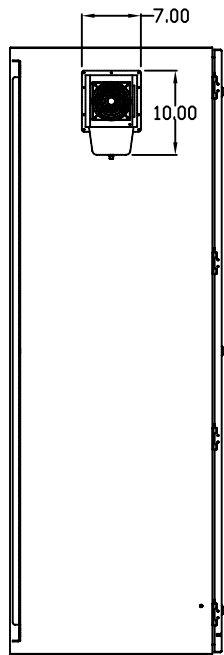

TOP VIEW

LEFT SIDE VIEW

FRONT VIEW

RIGHT SIDE VIEW

REAR VIEW

BOTTOM VIEW

THE INFORMATION CONTAINED HEREIN IS PROPRIETARY AND CONFIDENTIAL TO EIC SOLUTIONS, INC. ANY USE, TRANSFER OR DUPLICATION OF THIS INFORMATION IS STRICTLY FORBIDDEN WITHOUT THE EXPRESS WRITTEN CONSENT OF EIC SOLUTIONS, INC.

EIC SOLUTIONS, INC.  
 1825 Stout Dr., Warminster, PA 18974  
 (215) 443-5190 FAX: (215) 443-9564  
 WWW.EICSOLUTIONSINC.COM

NAME:		G723024-140-RS	
DRAWN: SFB	SCALE: 1/2"=1'-0"	REV	
DATE: 07/21/10	DWG #:		