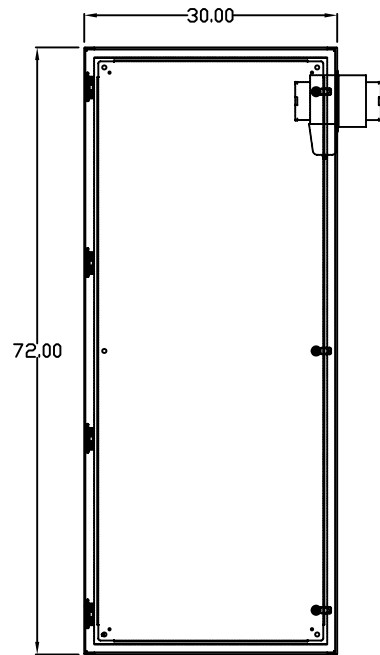

TOP VIEW

LEFT SIDE VIEW

FRONT VIEW

RIGHT SIDE VIEW

REAR VIEW

BOTTOM VIEW

THE INFORMATION CONTAINED HEREIN IS PROPRIETARY AND CONFIDENTIAL TO EIC SOLUTIONS, INC. ANY USE, TRANSFER OR DUPLICATION OF THIS INFORMATION IS STRICTLY FORBIDDEN WITHOUT THE EXPRESS WRITTEN CONSENT OF EIC SOLUTIONS, INC.

EIC SOLUTIONS, INC.  
 1825 Stout Dr., Warminster, PA 18974  
 (215) 443-5190 FAX: (215) 443-9564  
 WWW.EICSOLUTIONSINC.COM

NAME:		G723024-140-RS	
DRAWN: SFB	SCALE: 1/2"=1'-0"	REV	
DATE: 07/21/10	DWG #:		