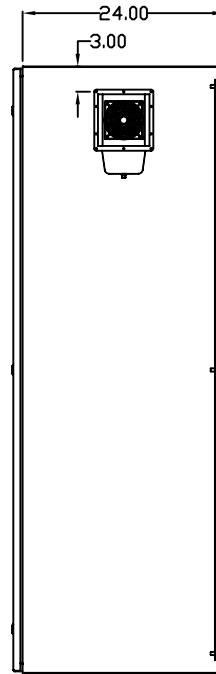

TOP VIEW

LEFT SIDE VIEW

FRONT VIEW

RIGHT SIDE VIEW

REAR VIEW

BOTTOM VIEW

THE INFORMATION CONTAINED HEREIN IS PROPRIETARY AND CONFIDENTIAL TO EIC SOLUTIONS, INC. ANY USE, TRANSFER OR DUPLICATION OF THIS INFORMATION IS STRICTLY FORBIDDEN WITHOUT THE EXPRESS WRITTEN CONSENT OF EIC SOLUTIONS, INC.

EIC SOLUTIONS, INC.  
 1825 Stout Dr., Warminster, PA 18974  
 (215) 443-5190 FAX: (215) 443-9564  
 WWW.EICSOLUTIONSINC.COM

NAME:		G723024-140-RS	
DRAWN: SFB	SCALE: 1/2"=1'-0"	REV	
DATE: 07/21/10	DWG #:		