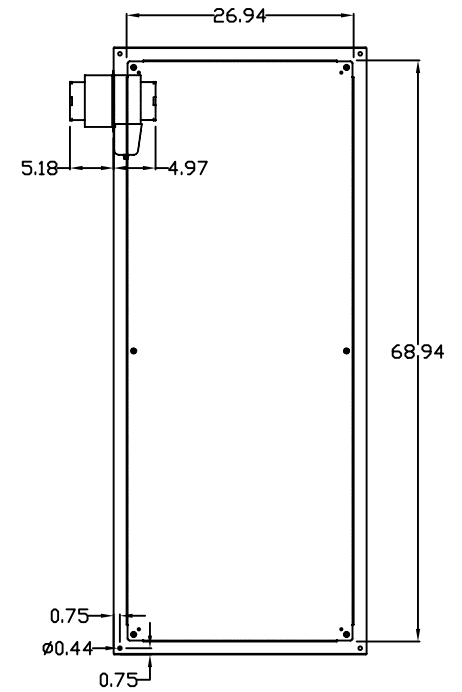

TOP VIEW

LEFT SIDE VIEW

FRONT VIEW

RIGHT SIDE VIEW

REAR VIEW

BOTTOM VIEW

THE INFORMATION CONTAINED HEREIN IS PROPRIETARY AND CONFIDENTIAL TO EIC SOLUTIONS, INC. ANY USE, TRANSFER OR DUPLICATION OF THIS INFORMATION IS STRICTLY FORBIDDEN WITHOUT THE EXPRESS WRITTEN CONSENT OF EIC SOLUTIONS, INC.

EIC SOLUTIONS, INC.  
 1825 Stout Dr., Warminster, PA 18974  
 (215) 443-5190 FAX: (215) 443-9564  
 WWW.EICSOLUTIONSINC.COM

NAME:		G723024-140-RS	
DRAWN: SFB	SCALE: 1/2"=1'-0"	REV	
DATE: 07/21/10	DWG #:		