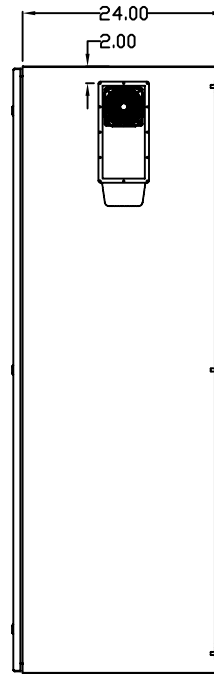

TOP VIEW

LEFT SIDE VIEW

FRONT VIEW

RIGHT SIDE VIEW

REAR VIEW

BOTTOM VIEW

THE INFORMATION CONTAINED HEREIN IS PROPRIETARY AND CONFIDENTIAL TO EIC SOLUTIONS, INC. ANY USE, TRANSFER OR DUPLICATION OF THIS INFORMATION IS STRICTLY FORBIDDEN WITHOUT THE EXPRESS WRITTEN CONSENT OF EIC SOLUTIONS, INC.

EIC SOLUTIONS, INC.
 1825 Stout Dr., Warminster, PA 18974
 (215) 443-5190 FAX: (215) 443-9564
 WWW.EICSOLUTIONSINC.COM

NAME:		G723024-140B-RS	
DRAWN: SFB	SCALE: 1/2"=1'-0"	REV	
DATE: 07/21/10	DWG #:		