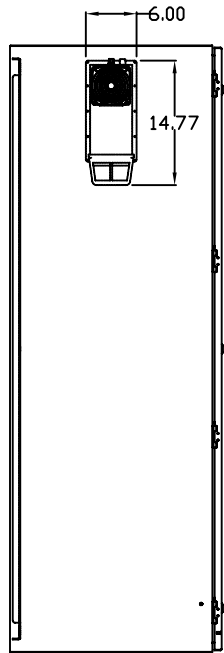

TOP VIEW

LEFT SIDE VIEW

FRONT VIEW

RIGHT SIDE VIEW

REAR VIEW

BOTTOM VIEW

THE INFORMATION CONTAINED HEREIN IS PROPRIETARY AND CONFIDENTIAL TO EIC SOLUTIONS, INC. ANY USE, TRANSFER OR DUPLICATION OF THIS INFORMATION IS STRICTLY FORBIDDEN WITHOUT THE EXPRESS WRITTEN CONSENT OF EIC SOLUTIONS, INC.

EIC SOLUTIONS, INC.
 1825 Stout Dr., Warminster, PA 18974
 (215) 443-5190 FAX: (215) 443-9564
 WWW.EICSOLUTIONSINC.COM

NAME:		G723024-140B-RS	
DRAWN: SFB	SCALE: 1/2"=1'-0"	REV	
DATE: 07/21/10	DWG #:		