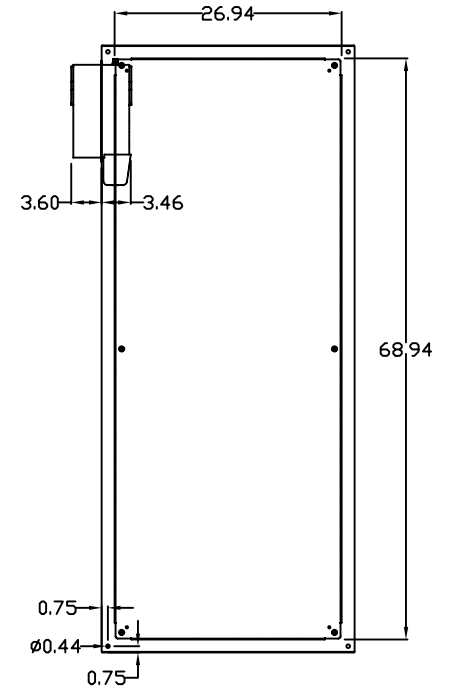

TOP VIEW

LEFT SIDE VIEW

FRONT VIEW

RIGHT SIDE VIEW

REAR VIEW

BOTTOM VIEW

THE INFORMATION CONTAINED HEREIN IS PROPRIETARY AND CONFIDENTIAL TO EIC SOLUTIONS, INC. ANY USE, TRANSFER OR DUPLICATION OF THIS INFORMATION IS STRICTLY FORBIDDEN WITHOUT THE EXPRESS WRITTEN CONSENT OF EIC SOLUTIONS, INC.

EIC SOLUTIONS, INC.
 1825 Stout Dr., Warminster, PA 18974
 (215) 443-5190 FAX: (215) 443-9564
 WWW.EICSOLUTIONSINC.COM

NAME:		G723024-140B-RS	
DRAWN: SFB	SCALE: 1/2"=1'-0"	REV	
DATE: 07/21/10	DWG #:		