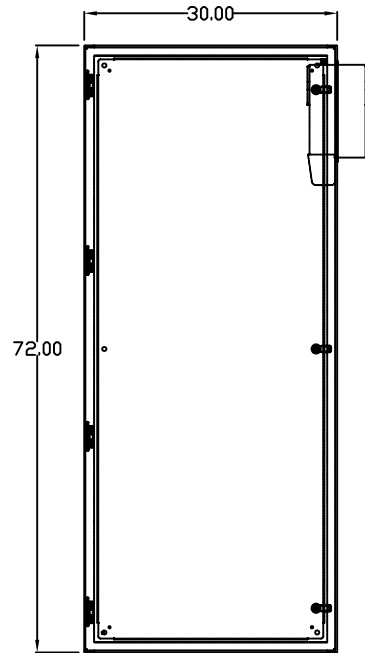

TOP VIEW

LEFT SIDE VIEW

FRONT VIEW

RIGHT SIDE VIEW

REAR VIEW

BOTTOM VIEW

THE INFORMATION CONTAINED HEREIN IS PROPRIETARY AND CONFIDENTIAL TO EIC SOLUTIONS, INC. ANY USE, TRANSFER OR DUPLICATION OF THIS INFORMATION IS STRICTLY FORBIDDEN WITHOUT THE EXPRESS WRITTEN CONSENT OF EIC SOLUTIONS, INC.

EIC SOLUTIONS, INC.
 1825 Stout Dr., Warminster, PA 18974
 (215) 443-5190 FAX: (215) 443-9564
 WWW.EICSOLUTIONSINC.COM

NAME:		G723024-140B-RS	
DRAWN: SFB	SCALE: 1/2"=1'-0"	REV	
DATE: 07/21/10	DWG #:		