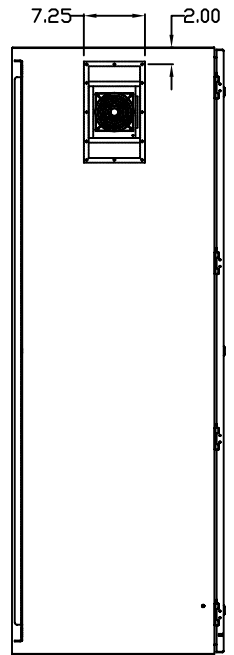

TOP VIEW

LEFT SIDE VIEW

FRONT VIEW

RIGHT SIDE VIEW

REAR VIEW

BOTTOM VIEW

THE INFORMATION CONTAINED HEREIN IS PROPRIETARY AND CONFIDENTIAL TO EIC SOLUTIONS, INC. ANY USE, TRANSFER OR DUPLICATION OF THIS INFORMATION IS STRICTLY FORBIDDEN WITHOUT THE EXPRESS WRITTEN CONSENT OF EIC SOLUTIONS, INC.

EIC SOLUTIONS, INC.
 1825 Stout Dr., Warminster, PA 18974
 (215) 443-5190 FAX: (215) 443-9564
 WWW.EICSOLUTIONSINC.COM

NAME:		G723024-EF140-RS	
DRAWN: SFB	SCALE: 1/2"=1'-0"	REV	
DATE: 07/21/10	DWG #:		