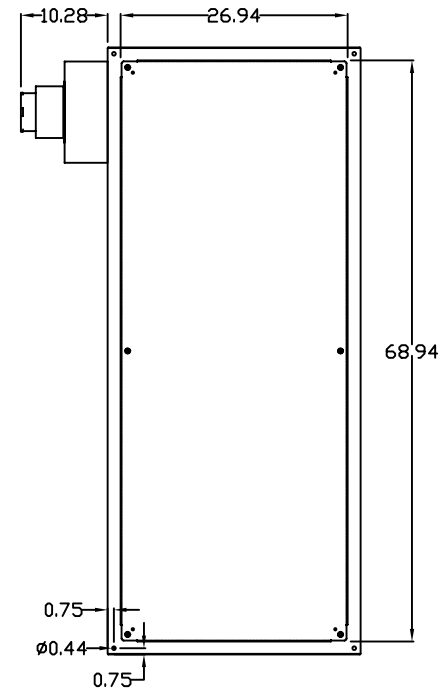

TOP VIEW

LEFT SIDE VIEW

FRONT VIEW

RIGHT SIDE VIEW

REAR VIEW

BOTTOM VIEW

THE INFORMATION CONTAINED HEREIN IS PROPRIETARY AND CONFIDENTIAL TO EIC SOLUTIONS, INC. ANY USE, TRANSFER OR DUPLICATION OF THIS INFORMATION IS STRICTLY FORBIDDEN WITHOUT THE EXPRESS WRITTEN CONSENT OF EIC SOLUTIONS, INC.

EIC SOLUTIONS, INC.
 1825 Stout Dr., Warminster, PA 18974
 (215) 443-5190 FAX: (215) 443-9564
 WWW.EICSOLUTIONSINC.COM

NAME:		G723024-EF140-RS	
DRAWN: SFB	SCALE: 1/2"=1'-0"	REV	
DATE: 07/21/10	DWG #:		