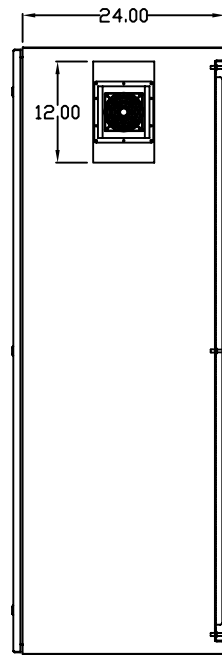

TOP VIEW

LEFT SIDE VIEW

FRONT VIEW

RIGHT SIDE VIEW

REAR VIEW

BOTTOM VIEW

THE INFORMATION CONTAINED HEREIN IS PROPRIETARY AND CONFIDENTIAL TO EIC SOLUTIONS, INC. ANY USE, TRANSFER OR DUPLICATION OF THIS INFORMATION IS STRICTLY FORBIDDEN WITHOUT THE EXPRESS WRITTEN CONSENT OF EIC SOLUTIONS, INC.

EIC SOLUTIONS, INC.
 1825 Stout Dr., Warminster, PA 18974
 (215) 443-5190 FAX: (215) 443-9564
 WWW.EICSOLUTIONSINC.COM

NAME:		G723024-EF140-RS	
DRAWN: SFB	SCALE: 1/2"=1'-0"	REV	
DATE: 07/21/10	DWG #:		