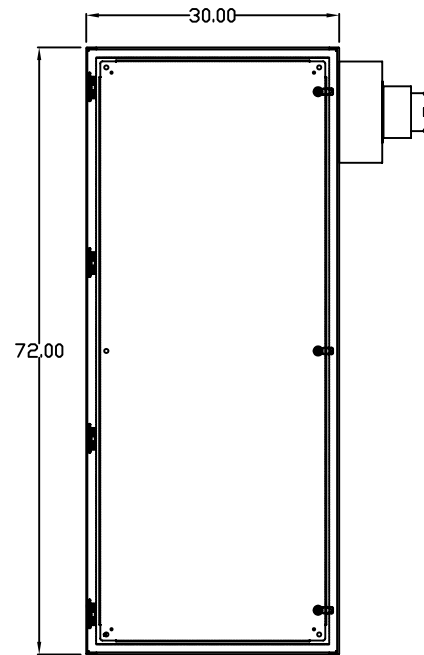

TOP VIEW

LEFT SIDE VIEW

FRONT VIEW

RIGHT SIDE VIEW

REAR VIEW

BOTTOM VIEW

THE INFORMATION CONTAINED HEREIN IS PROPRIETARY AND CONFIDENTIAL TO EIC SOLUTIONS, INC. ANY USE, TRANSFER OR DUPLICATION OF THIS INFORMATION IS STRICTLY FORBIDDEN WITHOUT THE EXPRESS WRITTEN CONSENT OF EIC SOLUTIONS, INC.

EIC SOLUTIONS, INC.
 1825 Stout Dr., Warminster, PA 18974
 (215) 443-5190 FAX: (215) 443-9564
 WWW.EICSOLUTIONSINC.COM

NAME:		G723024-EF140-RS	
DRAWN: SFB	SCALE: 1/2"=1'-0"	REV	
DATE: 07/21/10	DWG #:		