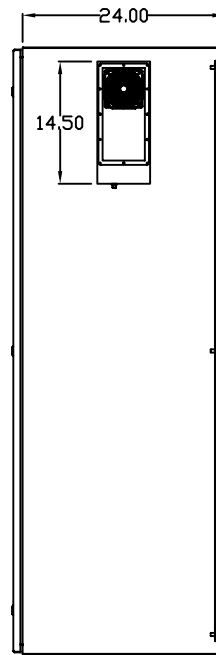

TOP VIEW

LEFT SIDE VIEW

FRONT VIEW

RIGHT SIDE VIEW

REAR VIEW

BOTTOM VIEW

THE INFORMATION CONTAINED HEREIN IS PROPRIETARY AND CONFIDENTIAL TO EIC SOLUTIONS, INC. ANY USE, TRANSFER OR DUPLICATION OF THIS INFORMATION IS STRICTLY FORBIDDEN WITHOUT THE EXPRESS WRITTEN CONSENT OF EIC SOLUTIONS, INC.

EIC SOLUTIONS, INC.
 1825 Stout Dr., Warminster, PA 18974
 (215) 443-5190 FAX: (215) 443-9564
 WWW.EICSOLUTIONSINC.COM

NAME:		G723024-EF140B-RS	
DRAWN: SFB	SCALE: 1/2"=1'-0"	REV	
DATE: 07/21/10	DWG #:		