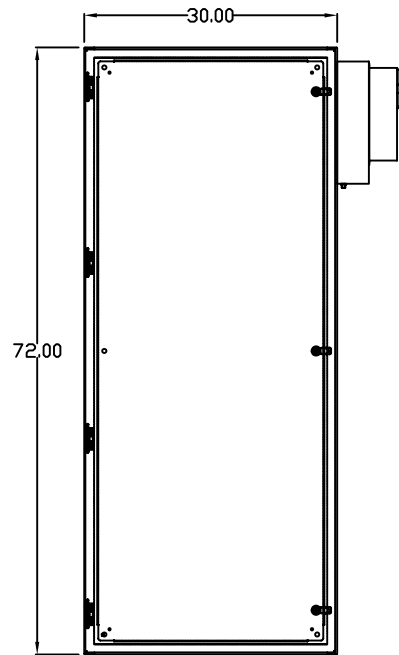

TOP VIEW

LEFT SIDE VIEW

FRONT VIEW

RIGHT SIDE VIEW

REAR VIEW

BOTTOM VIEW

THE INFORMATION CONTAINED HEREIN IS PROPRIETARY AND CONFIDENTIAL TO EIC SOLUTIONS, INC. ANY USE, TRANSFER OR DUPLICATION OF THIS INFORMATION IS STRICTLY FORBIDDEN WITHOUT THE EXPRESS WRITTEN CONSENT OF EIC SOLUTIONS, INC.

EIC SOLUTIONS, INC.
 1825 Stout Dr., Warminster, PA 18974
 (215) 443-5190 FAX: (215) 443-9564
 WWW.EICSOLUTIONSINC.COM

NAME:		G723024-EF140B-RS	
DRAWN: SFB	SCALE: 1/2"=1'-0"	REV	
DATE: 07/21/10	DWG #:		