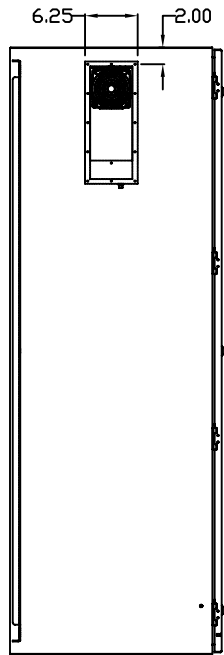

TOP VIEW

LEFT SIDE VIEW

FRONT VIEW

RIGHT SIDE VIEW

REAR VIEW

BOTTOM VIEW

THE INFORMATION CONTAINED HEREIN IS PROPRIETARY AND CONFIDENTIAL TO EIC SOLUTIONS, INC. ANY USE, TRANSFER OR DUPLICATION OF THIS INFORMATION IS STRICTLY FORBIDDEN WITHOUT THE EXPRESS WRITTEN CONSENT OF EIC SOLUTIONS, INC.

EIC SOLUTIONS, INC.
 1825 Stout Dr., Warminster, PA 18974
 (215) 443-5190 FAX: (215) 443-9564
 WWW.EICSOLUTIONSINC.COM

NAME:		G723024-EF140B-RS	
DRAWN: SFB	SCALE: 1/2"=1'-0"	REV	
DATE: 07/21/10	DWG #:		