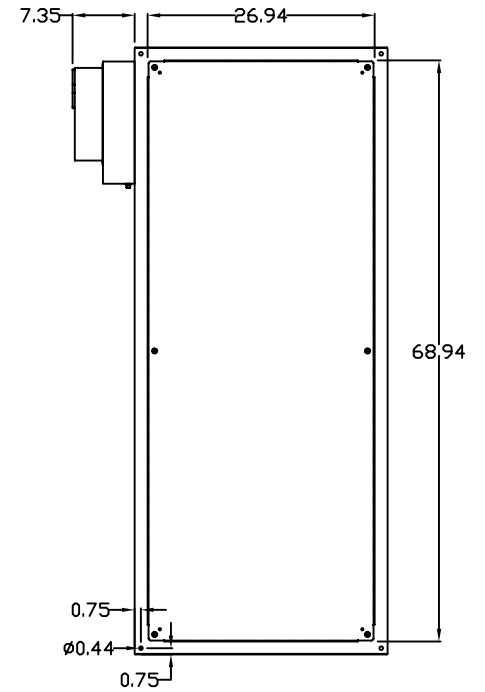

TOP VIEW

LEFT SIDE VIEW

FRONT VIEW

RIGHT SIDE VIEW

REAR VIEW

BOTTOM VIEW

THE INFORMATION CONTAINED HEREIN IS PROPRIETARY AND CONFIDENTIAL TO EIC SOLUTIONS, INC. ANY USE, TRANSFER OR DUPLICATION OF THIS INFORMATION IS STRICTLY FORBIDDEN WITHOUT THE EXPRESS WRITTEN CONSENT OF EIC SOLUTIONS, INC.

EIC SOLUTIONS, INC.
 1825 Stout Dr., Warminster, PA 18974
 (215) 443-5190 FAX: (215) 443-9564
 WWW.EICSOLUTIONSINC.COM

NAME:		G723024-EF140B-RS	
DRAWN: SFB	SCALE: 1/2"=1'-0"	REV	
DATE: 07/21/10	DWG #:		