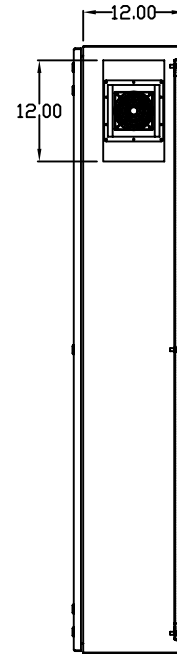

TOP VIEW

LEFT SIDE VIEW

FRONT VIEW

RIGHT SIDE VIEW

REAR VIEW

BOTTOM VIEW

THE INFORMATION CONTAINED HEREIN IS PROPRIETARY AND CONFIDENTIAL TO EIC SOLUTIONS, INC. ANY USE, TRANSFER OR DUPLICATION OF THIS INFORMATION IS STRICTLY FORBIDDEN WITHOUT THE EXPRESS WRITTEN CONSENT OF EIC SOLUTIONS, INC.

EIC SOLUTIONS, INC.  
 1825 Stout Dr., Warminster, PA 18974  
 (215) 443-5190 FAX: (215) 443-9564  
 WWW.EICSOLUTIONSINC.COM

NAME:		G723612-EF140-RS	
DRAWN: SFB	SCALE: 1/2"=1'-0"	REV	
DATE: 07/22/10	DWG #:		