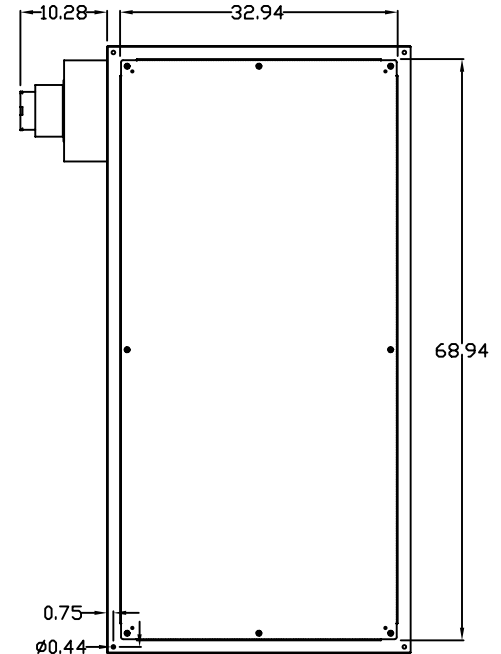

TOP VIEW

LEFT SIDE VIEW

FRONT VIEW

RIGHT SIDE VIEW

REAR VIEW

BOTTOM VIEW

THE INFORMATION CONTAINED HEREIN IS PROPRIETARY AND CONFIDENTIAL TO EIC SOLUTIONS, INC. ANY USE, TRANSFER OR DUPLICATION OF THIS INFORMATION IS STRICTLY FORBIDDEN WITHOUT THE EXPRESS WRITTEN CONSENT OF EIC SOLUTIONS, INC.

EIC SOLUTIONS, INC.  
 1825 Stout Dr., Warminster, PA 18974  
 (215) 443-5190 FAX: (215) 443-9564  
 WWW.EICSOLUTIONSINC.COM

NAME:		G723612-EF140-RS	
DRAWN: SFB	SCALE: 1/2"=1'-0"	REV	
DATE: 07/22/10	DWG #:		