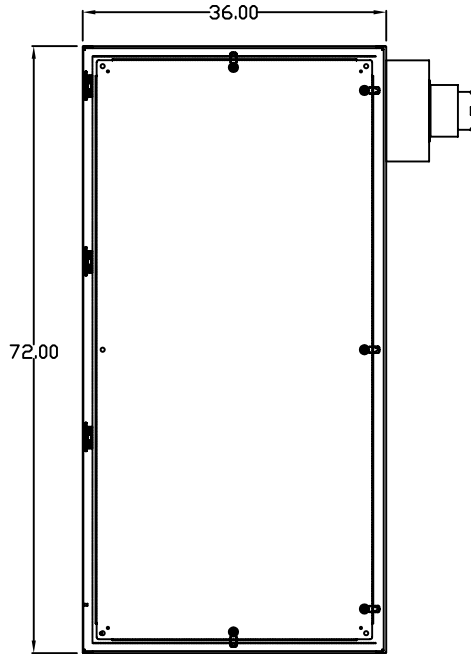

TOP VIEW

LEFT SIDE VIEW

FRONT VIEW

RIGHT SIDE VIEW

REAR VIEW

BOTTOM VIEW

THE INFORMATION CONTAINED HEREIN IS PROPRIETARY AND CONFIDENTIAL TO EIC SOLUTIONS, INC. ANY USE, TRANSFER OR DUPLICATION OF THIS INFORMATION IS STRICTLY FORBIDDEN WITHOUT THE EXPRESS WRITTEN CONSENT OF EIC SOLUTIONS, INC.

EIC SOLUTIONS, INC.  
 1825 Stout Dr., Warminster, PA 18974  
 (215) 443-5190 FAX: (215) 443-9564  
 WWW.EICSOLUTIONSINC.COM

NAME:		G723612-EF140-RS	
DRAWN: SFB	SCALE: 1/2"=1'-0"	REV	
DATE: 07/22/10	DWG #:		