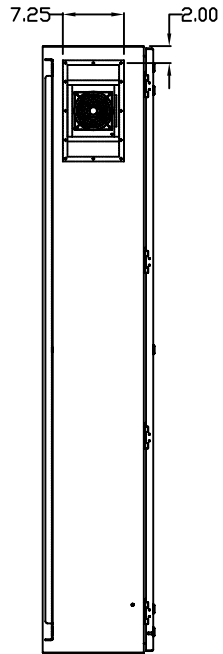

TOP VIEW

LEFT SIDE VIEW

FRONT VIEW

RIGHT SIDE VIEW

REAR VIEW

BOTTOM VIEW

THE INFORMATION CONTAINED HEREIN IS PROPRIETARY AND CONFIDENTIAL TO EIC SOLUTIONS, INC. ANY USE, TRANSFER OR DUPLICATION OF THIS INFORMATION IS STRICTLY FORBIDDEN WITHOUT THE EXPRESS WRITTEN CONSENT OF EIC SOLUTIONS, INC.

EIC SOLUTIONS, INC.  
 1825 Stout Dr., Warminster, PA 18974  
 (215) 443-5190 FAX: (215) 443-9564  
 WWW.EICSOLUTIONSINC.COM

NAME:		G723612-EF140-RS	
DRAWN: SFB	SCALE: 1/2"=1'-0"	REV	
DATE: 07/22/10	DWG #:		