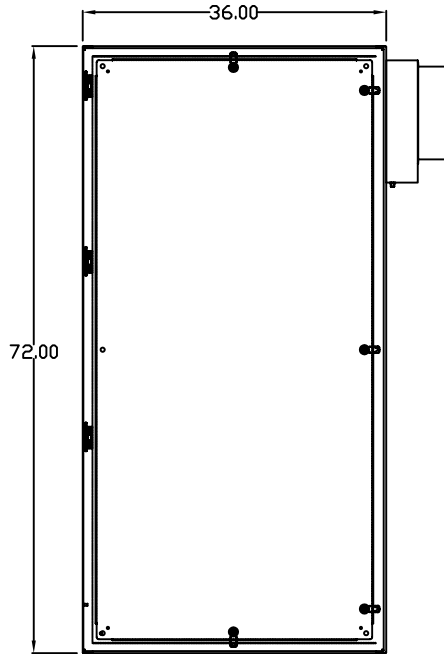

TOP VIEW

LEFT SIDE VIEW

FRONT VIEW

RIGHT SIDE VIEW

REAR VIEW

BOTTOM VIEW

THE INFORMATION CONTAINED HEREIN IS PROPRIETARY AND CONFIDENTIAL TO EIC SOLUTIONS, INC. ANY USE, TRANSFER OR DUPLICATION OF THIS INFORMATION IS STRICTLY FORBIDDEN WITHOUT THE EXPRESS WRITTEN CONSENT OF EIC SOLUTIONS, INC.

EIC SOLUTIONS, INC.
 1825 Stout Dr., Warminster, PA 18974
 (215) 443-5190 FAX: (215) 443-9564
 WWW.EICSOLUTIONSINC.COM

NAME:		G723612-EF140B-RS	
DRAWN: SFB	SCALE: 1/2"=1'-0"	REV	
DATE: 07/22/10	DWG #:		