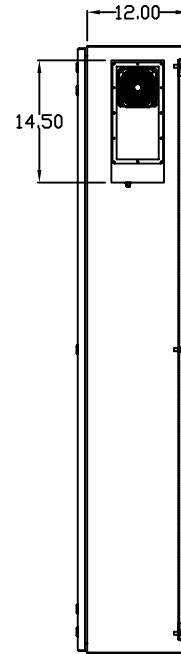

TOP VIEW

LEFT SIDE VIEW

FRONT VIEW

RIGHT SIDE VIEW

REAR VIEW

BOTTOM VIEW

THE INFORMATION CONTAINED HEREIN IS PROPRIETARY AND CONFIDENTIAL TO EIC SOLUTIONS, INC. ANY USE, TRANSFER OR DUPLICATION OF THIS INFORMATION IS STRICTLY FORBIDDEN WITHOUT THE EXPRESS WRITTEN CONSENT OF EIC SOLUTIONS, INC.

EIC SOLUTIONS, INC.
 1825 Stout Dr., Warminster, PA 18974
 (215) 443-5190 FAX: (215) 443-9564
 WWW.EICSOLUTIONSINC.COM

NAME:		G723612-EF140B-RS	
DRAWN: SFB	SCALE: 1/2"=1'-0"	REV	
DATE: 07/22/10	DWG #:		