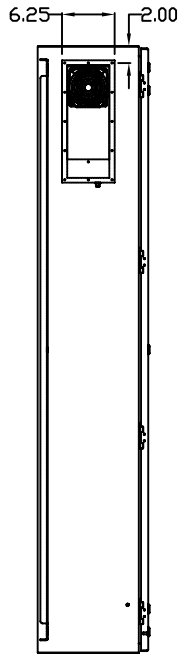

TOP VIEW

LEFT SIDE VIEW

FRONT VIEW

RIGHT SIDE VIEW

REAR VIEW

BOTTOM VIEW

THE INFORMATION CONTAINED HEREIN IS PROPRIETARY AND CONFIDENTIAL TO EIC SOLUTIONS, INC. ANY USE, TRANSFER OR DUPLICATION OF THIS INFORMATION IS STRICTLY FORBIDDEN WITHOUT THE EXPRESS WRITTEN CONSENT OF EIC SOLUTIONS, INC.

EIC SOLUTIONS, INC.
 1825 Stout Dr., Warminster, PA 18974
 (215) 443-5190 FAX: (215) 443-9564
 WWW.EICSOLUTIONSINC.COM

NAME:		G723612-EF140B-RS	
DRAWN: SFB	SCALE: 1/2"=1'-0"	REV	
DATE: 07/22/10	DWG #:		