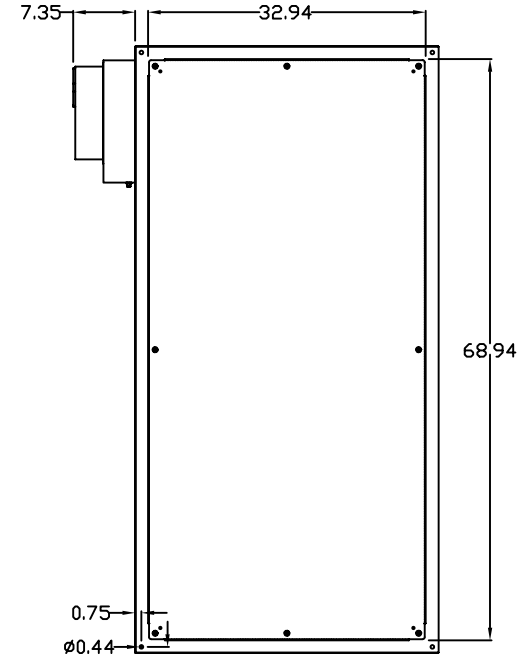

TOP VIEW

LEFT SIDE VIEW

FRONT VIEW

RIGHT SIDE VIEW

REAR VIEW

BOTTOM VIEW

THE INFORMATION CONTAINED HEREIN IS PROPRIETARY AND CONFIDENTIAL TO EIC SOLUTIONS, INC. ANY USE, TRANSFER OR DUPLICATION OF THIS INFORMATION IS STRICTLY FORBIDDEN WITHOUT THE EXPRESS WRITTEN CONSENT OF EIC SOLUTIONS, INC.

EIC SOLUTIONS, INC.
 1825 Stout Dr., Warminster, PA 18974
 (215) 443-5190 FAX: (215) 443-9564
 WWW.EICSOLUTIONSINC.COM

NAME:		G723612-EF140B-RS	
DRAWN: SFB	SCALE: 1/2"=1'-0"	REV	
DATE: 07/22/10	DWG #:		