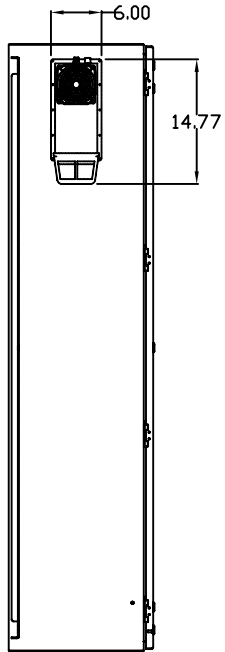

TOP VIEW

LEFT SIDE VIEW

FRONT VIEW

RIGHT SIDE VIEW

REAR VIEW

BOTTOM VIEW

THE INFORMATION CONTAINED HEREIN IS PROPRIETARY AND CONFIDENTIAL TO EIC SOLUTIONS, INC. ANY USE, TRANSFER OR DUPLICATION OF THIS INFORMATION IS STRICTLY FORBIDDEN WITHOUT THE EXPRESS WRITTEN CONSENT OF EIC SOLUTIONS, INC.

EIC SOLUTIONS, INC.
 1825 Stout Dr., Warminster, PA 18974
 (215) 443-5190 FAX: (215) 443-9564
WWW.EICSOLUTIONSINC.COM

NAME:		G723616-140B-RS	
DRAWN: SFB	SCALE: 1/2"=1'-0"	REV	
DATE: 07/22/10	DWG #:		