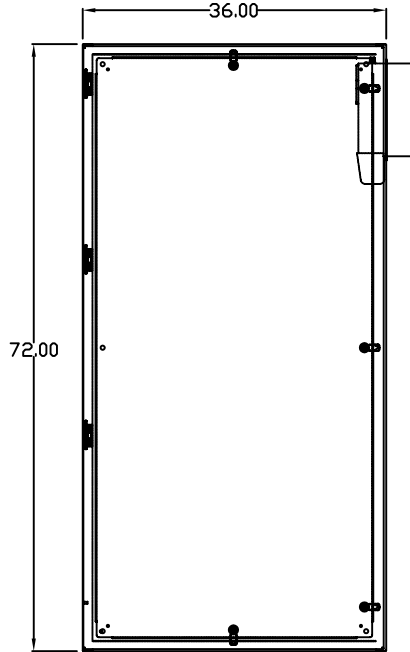

TOP VIEW

LEFT SIDE VIEW

FRONT VIEW

RIGHT SIDE VIEW

REAR VIEW

BOTTOM VIEW

THE INFORMATION CONTAINED HEREIN IS PROPRIETARY AND CONFIDENTIAL TO EIC SOLUTIONS, INC. ANY USE, TRANSFER OR DUPLICATION OF THIS INFORMATION IS STRICTLY FORBIDDEN WITHOUT THE EXPRESS WRITTEN CONSENT OF EIC SOLUTIONS, INC.

EIC SOLUTIONS, INC.
 1825 Stout Dr., Warminster, PA 18974
 (215) 443-5190 FAX: (215) 443-9564
WWW.EICSOLUTIONSINC.COM

NAME:		G723616-140B-RS	
DRAWN: SFB	SCALE: 1/2"=1'-0"	REV	
DATE: 07/22/10	DWG #:		