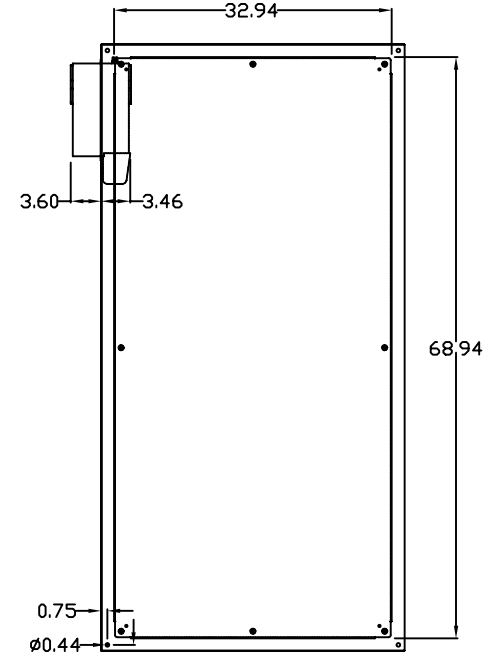

TOP VIEW

LEFT SIDE VIEW

FRONT VIEW

RIGHT SIDE VIEW

REAR VIEW

BOTTOM VIEW

THE INFORMATION CONTAINED HEREIN IS PROPRIETARY AND CONFIDENTIAL TO EIC SOLUTIONS, INC. ANY USE, TRANSFER OR DUPLICATION OF THIS INFORMATION IS STRICTLY FORBIDDEN WITHOUT THE EXPRESS WRITTEN CONSENT OF EIC SOLUTIONS, INC.

EIC SOLUTIONS, INC.
 1825 Stout Dr., Warminster, PA 18974
 (215) 443-5190 FAX: (215) 443-9564
WWW.EICSOLUTIONSINC.COM

NAME:		G723616-140B-RS	
DRAWN: SFB	SCALE: 1/2"=1'-0"	REV	
DATE: 07/22/10	DWG #:		