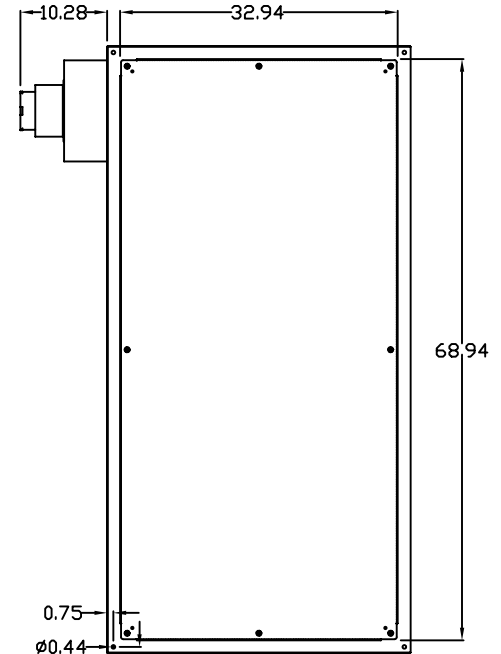

TOP VIEW

LEFT SIDE VIEW

FRONT VIEW

RIGHT SIDE VIEW

REAR VIEW

BOTTOM VIEW

THE INFORMATION CONTAINED HEREIN IS PROPRIETARY AND CONFIDENTIAL TO EIC SOLUTIONS, INC. ANY USE, TRANSFER OR DUPLICATION OF THIS INFORMATION IS STRICTLY FORBIDDEN WITHOUT THE EXPRESS WRITTEN CONSENT OF EIC SOLUTIONS, INC.

EIC SOLUTIONS, INC.
 1825 Stout Dr., Warminster, PA 18974
 (215) 443-5190 FAX: (215) 443-9564
 WWW.EICSOLUTIONSINC.COM

| | | | |
|----------------|-------------------|------------------|--|
| NAME: | | G723616-EF140-RS | |
| DRAWN: SFB | SCALE: 1/2"=1'-0" | REV | |
| DATE: 07/22/10 | DWG #: | | |