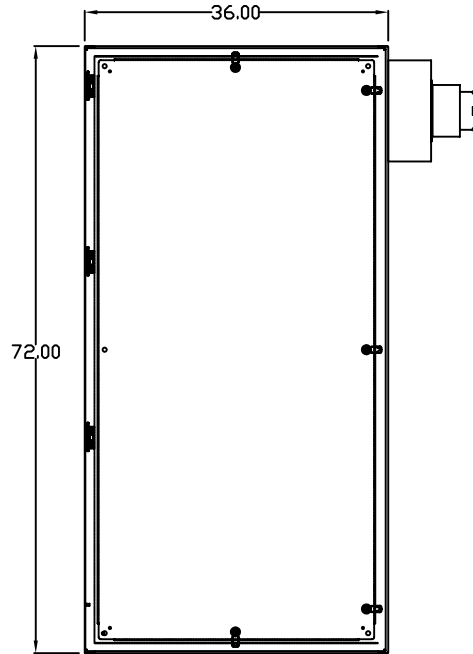

TOP VIEW

LEFT SIDE VIEW

FRONT VIEW

RIGHT SIDE VIEW

REAR VIEW

BOTTOM VIEW

THE INFORMATION CONTAINED HEREIN IS PROPRIETARY AND CONFIDENTIAL TO EIC SOLUTIONS, INC. ANY USE, TRANSFER OR DUPLICATION OF THIS INFORMATION IS STRICTLY FORBIDDEN WITHOUT THE EXPRESS WRITTEN CONSENT OF EIC SOLUTIONS, INC.

EIC SOLUTIONS, INC.
 1825 Stout Dr., Warminster, PA 18974
 (215) 443-5190 FAX: (215) 443-9564
 WWW.EICSOLUTIONSINC.COM

| | | | |
|----------------|-------------------|------------------|--|
| NAME: | | G723616-EF140-RS | |
| DRAWN: SFB | SCALE: 1/2"=1'-0" | REV | |
| DATE: 07/22/10 | DWG #: | | |