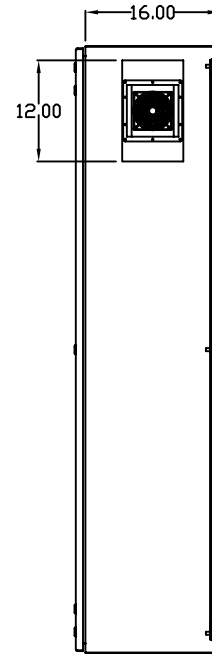

TOP VIEW

LEFT SIDE VIEW

FRONT VIEW

RIGHT SIDE VIEW

REAR VIEW

BOTTOM VIEW

THE INFORMATION CONTAINED HEREIN IS PROPRIETARY AND CONFIDENTIAL TO EIC SOLUTIONS, INC. ANY USE, TRANSFER OR DUPLICATION OF THIS INFORMATION IS STRICTLY FORBIDDEN WITHOUT THE EXPRESS WRITTEN CONSENT OF EIC SOLUTIONS, INC.

EIC SOLUTIONS, INC.
 1825 Stout Dr., Warminster, PA 18974
 (215) 443-5190 FAX: (215) 443-9564
 WWW.EICSOLUTIONSINC.COM

| | | | |
|----------------|-------------------|------------------|--|
| NAME: | | G723616-EF140-RS | |
| DRAWN: SFB | SCALE: 1/2"=1'-0" | REV | |
| DATE: 07/22/10 | DWG #: | | |