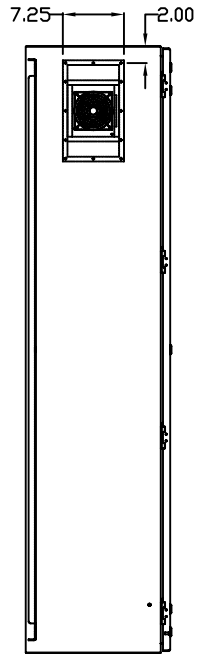

TOP VIEW

LEFT SIDE VIEW

FRONT VIEW

RIGHT SIDE VIEW

REAR VIEW

BOTTOM VIEW

THE INFORMATION CONTAINED HEREIN IS PROPRIETARY AND CONFIDENTIAL TO EIC SOLUTIONS, INC. ANY USE, TRANSFER OR DUPLICATION OF THIS INFORMATION IS STRICTLY FORBIDDEN WITHOUT THE EXPRESS WRITTEN CONSENT OF EIC SOLUTIONS, INC.

EIC SOLUTIONS, INC.
 1825 Stout Dr., Warminster, PA 18974
 (215) 443-5190 FAX: (215) 443-9564
 WWW.EICSOLUTIONSINC.COM

| | | | |
|----------------|-------------------|------------------|--|
| NAME: | | G723616-EF140-RS | |
| DRAWN: SFB | SCALE: 1/2"=1'-0" | REV | |
| DATE: 07/22/10 | DWG #: | | |