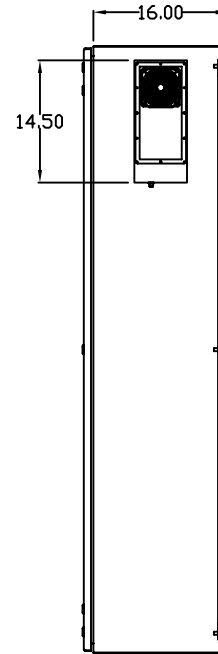

TOP VIEW

LEFT SIDE VIEW

FRONT VIEW

RIGHT SIDE VIEW

REAR VIEW

BOTTOM VIEW

THE INFORMATION CONTAINED HEREIN IS PROPRIETARY AND CONFIDENTIAL TO EIC SOLUTIONS, INC. ANY USE, TRANSFER OR DUPLICATION OF THIS INFORMATION IS STRICTLY FORBIDDEN WITHOUT THE EXPRESS WRITTEN CONSENT OF EIC SOLUTIONS, INC.

EIC SOLUTIONS, INC.
 1825 Stout Dr., Warminster, PA 18974
 (215) 443-5190 FAX: (215) 443-9564
 WWW.EICSOLUTIONSINC.COM

NAME:		G723616-EF140B-RS	
DRAWN: SFB	SCALE: 1/2"=1'-0"	REV	
DATE: 07/22/10	DWG #:		