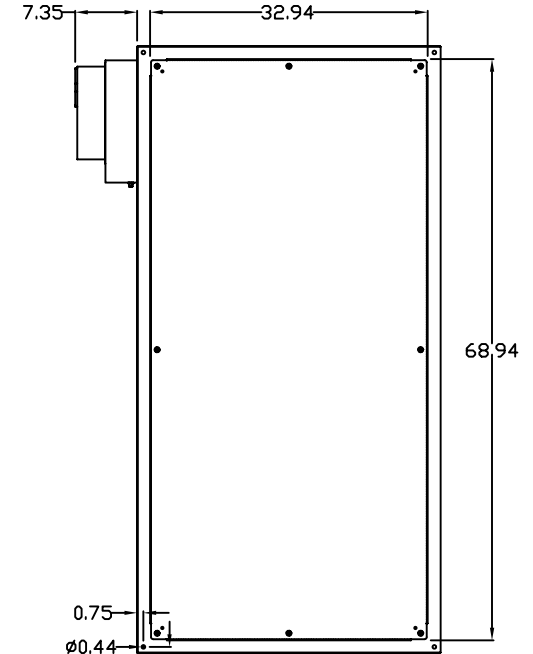

TOP VIEW

LEFT SIDE VIEW

FRONT VIEW

RIGHT SIDE VIEW

REAR VIEW

BOTTOM VIEW

THE INFORMATION CONTAINED HEREIN IS PROPRIETARY AND CONFIDENTIAL TO EIC SOLUTIONS, INC. ANY USE, TRANSFER OR DUPLICATION OF THIS INFORMATION IS STRICTLY FORBIDDEN WITHOUT THE EXPRESS WRITTEN CONSENT OF EIC SOLUTIONS, INC.

EIC SOLUTIONS, INC.
 1825 Stout Dr., Warminster, PA 18974
 (215) 443-5190 FAX: (215) 443-9564
 WWW.EICSOLUTIONSINC.COM

NAME:		G723616-EF140B-RS	
DRAWN: SFB	SCALE: 1/2"=1'-0"	REV	
DATE: 07/22/10	DWG #:		