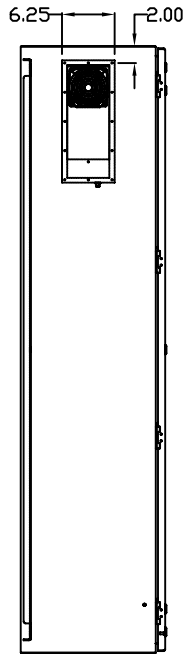

TOP VIEW

LEFT SIDE VIEW

FRONT VIEW

RIGHT SIDE VIEW

REAR VIEW

BOTTOM VIEW

THE INFORMATION CONTAINED HEREIN IS PROPRIETARY AND CONFIDENTIAL TO EIC SOLUTIONS, INC. ANY USE, TRANSFER OR DUPLICATION OF THIS INFORMATION IS STRICTLY FORBIDDEN WITHOUT THE EXPRESS WRITTEN CONSENT OF EIC SOLUTIONS, INC.

EIC SOLUTIONS, INC.
 1825 Stout Dr., Warminster, PA 18974
 (215) 443-5190 FAX: (215) 443-9564
 WWW.EICSOLUTIONSINC.COM

NAME:		G723616-EF140B-RS	
DRAWN: SFB	SCALE: 1/2"=1'-0"	REV	
DATE: 07/22/10	DWG #:		