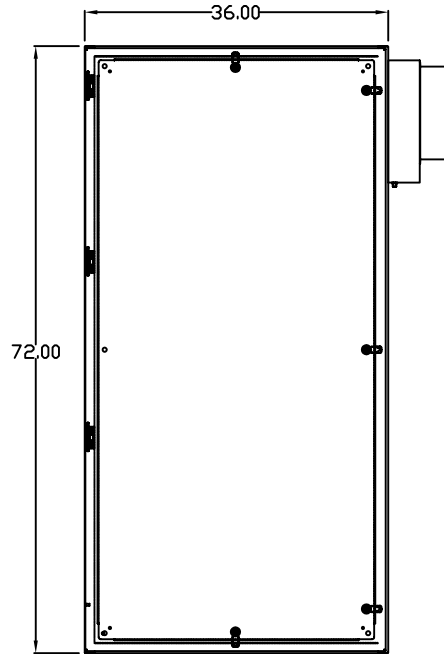

TOP VIEW

LEFT SIDE VIEW

FRONT VIEW

RIGHT SIDE VIEW

REAR VIEW

BOTTOM VIEW

THE INFORMATION CONTAINED HEREIN IS PROPRIETARY AND CONFIDENTIAL TO EIC SOLUTIONS, INC. ANY USE, TRANSFER OR DUPLICATION OF THIS INFORMATION IS STRICTLY FORBIDDEN WITHOUT THE EXPRESS WRITTEN CONSENT OF EIC SOLUTIONS, INC.

EIC SOLUTIONS, INC.
 1825 Stout Dr., Warminster, PA 18974
 (215) 443-5190 FAX: (215) 443-9564
 WWW.EICSOLUTIONSINC.COM

NAME:		G723616-EF140B-RS	
DRAWN: SFB	SCALE: 1/2"=1'-0"	REV	
DATE: 07/22/10	DWG #:		