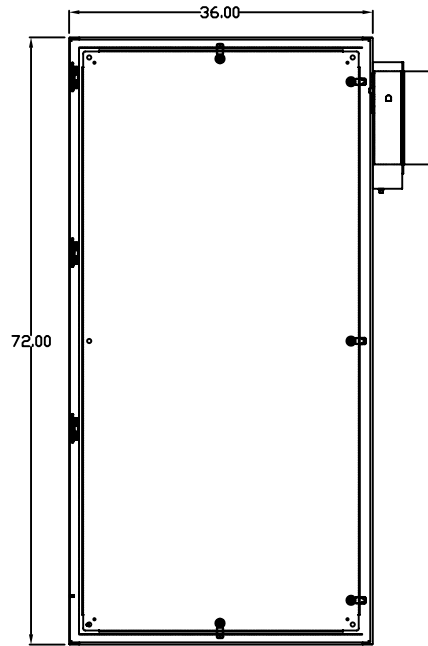

TOP VIEW

LEFT SIDE VIEW

FRONT VIEW

RIGHT SIDE VIEW

REAR VIEW

BOTTOM VIEW

THE INFORMATION CONTAINED HEREIN IS PROPRIETARY AND CONFIDENTIAL TO EIC SOLUTIONS, INC. ANY USE, TRANSFER OR DUPLICATION OF THIS INFORMATION IS STRICTLY FORBIDDEN WITHOUT THE EXPRESS WRITTEN CONSENT OF EIC SOLUTIONS, INC.

EIC SOLUTIONS, INC.  
 1825 Stout Dr., Warminster, PA 18974  
 (215) 443-5190 FAX: (215) 443-9564  
 WWW.EICSOLUTIONSINC.COM

NAME:		G723616-EF141-RS	
DRAWN: SFB	SCALE: 1/2"=1'-0"	REV	
DATE: 07/30/09	DWG #:		