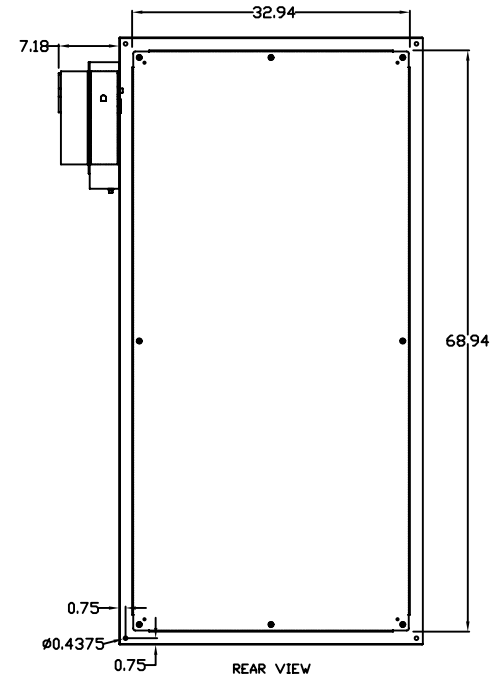

TOP VIEW

LEFT SIDE VIEW

FRONT VIEW

RIGHT SIDE VIEW

REAR VIEW

BOTTOM VIEW

THE INFORMATION CONTAINED HEREIN IS PROPRIETARY AND CONFIDENTIAL TO EIC SOLUTIONS, INC. ANY USE, TRANSFER OR DUPLICATION OF THIS INFORMATION IS STRICTLY FORBIDDEN WITHOUT THE EXPRESS WRITTEN CONSENT OF EIC SOLUTIONS, INC.

EIC SOLUTIONS, INC.  
 1825 Stout Dr., Warminster, PA 18974  
 (215) 443-5190 FAX: (215) 443-9564  
 WWW.EICSOLUTIONSINC.COM

NAME:		G723616-EF141-RS	
DRAWN: SFB	SCALE: 1/2"=1'-0"	REV	
DATE: 07/30/09	DWG #:		