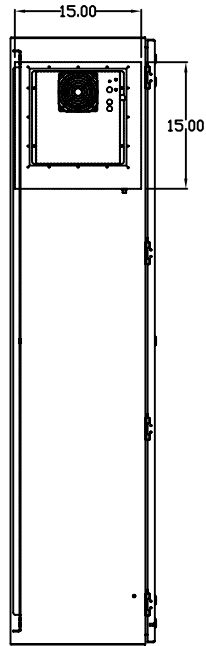

TOP VIEW

LEFT SIDE VIEW

FRONT VIEW

RIGHT SIDE VIEW

REAR VIEW

BOTTOM VIEW

THE INFORMATION CONTAINED HEREIN IS PROPRIETARY AND CONFIDENTIAL TO EIC SOLUTIONS, INC. ANY USE, TRANSFER OR DUPLICATION OF THIS INFORMATION IS STRICTLY FORBIDDEN WITHOUT THE EXPRESS WRITTEN CONSENT OF EIC SOLUTIONS, INC.

EIC SOLUTIONS, INC.  
 1825 Stout Dr., Warminster, PA 18974  
 (215) 443-5190 FAX: (215) 443-9564  
 WWW.EICSOLUTIONSINC.COM

NAME:		G723616-EF141-RS	
DRAWN: SFB	SCALE: 1/2"=1'-0"	REV	
DATE: 07/30/09	DWG #:		