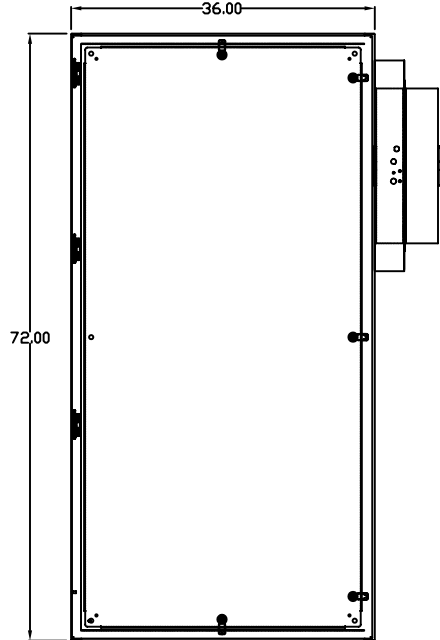

TOP VIEW

LEFT SIDE VIEW

FRONT VIEW

RIGHT SIDE VIEW

REAR VIEW

BOTTOM VIEW

THE INFORMATION CONTAINED HEREIN IS PROPRIETARY AND CONFIDENTIAL TO EIC SOLUTIONS, INC. ANY USE, TRANSFER OR DUPLICATION OF THIS INFORMATION IS STRICTLY FORBIDDEN WITHOUT THE EXPRESS WRITTEN CONSENT OF EIC SOLUTIONS, INC.

EIC SOLUTIONS, INC.
 1825 Stout Dr., Warminster, PA 18974
 (215) 443-5190 FAX: (215) 443-9564
 WWW.EICSOLUTIONSINC.COM

NAME:		G723616-EF145-RS	
DRAWN: SFB	SCALE: 1/2"=1'-0"	REV	
DATE: 08/04/09	DWG #:		