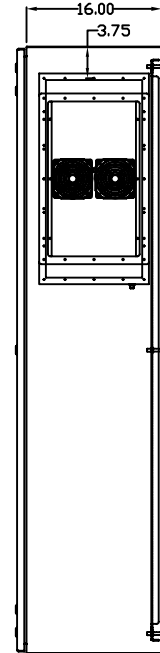

TOP VIEW

LEFT SIDE VIEW

FRONT VIEW

RIGHT SIDE VIEW

REAR VIEW

BOTTOM VIEW

THE INFORMATION CONTAINED HEREIN IS PROPRIETARY AND CONFIDENTIAL TO EIC SOLUTIONS, INC. ANY USE, TRANSFER OR DUPLICATION OF THIS INFORMATION IS STRICTLY FORBIDDEN WITHOUT THE EXPRESS WRITTEN CONSENT OF EIC SOLUTIONS, INC.

EIC SOLUTIONS, INC.
 1825 Stout Dr., Warminster, PA 18974
 (215) 443-5190 FAX: (215) 443-9564
 WWW.EICSOLUTIONSINC.COM

NAME:		G723616-EF145-RS	
DRAWN: SFB	SCALE: 1/2"=1'-0"	REV	
DATE: 08/04/09	DWG #:		