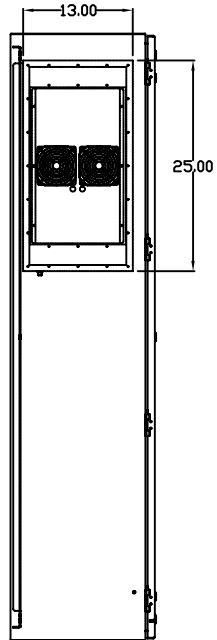

TOP VIEW

LEFT SIDE VIEW

FRONT VIEW

RIGHT SIDE VIEW

REAR VIEW

BOTTOM VIEW

THE INFORMATION CONTAINED HEREIN IS PROPRIETARY AND CONFIDENTIAL TO EIC SOLUTIONS, INC. ANY USE, TRANSFER OR DUPLICATION OF THIS INFORMATION IS STRICTLY FORBIDDEN WITHOUT THE EXPRESS WRITTEN CONSENT OF EIC SOLUTIONS, INC.

EIC SOLUTIONS, INC.
 1825 Stout Dr., Warminster, PA 18974
 (215) 443-5190 FAX: (215) 443-9564
 WWW.EICSOLUTIONSINC.COM

NAME:		G723616-EF145-RS	
DRAWN: SFB	SCALE: 1/2"=1'-0"	REV	
DATE: 08/04/09	DWG #:		