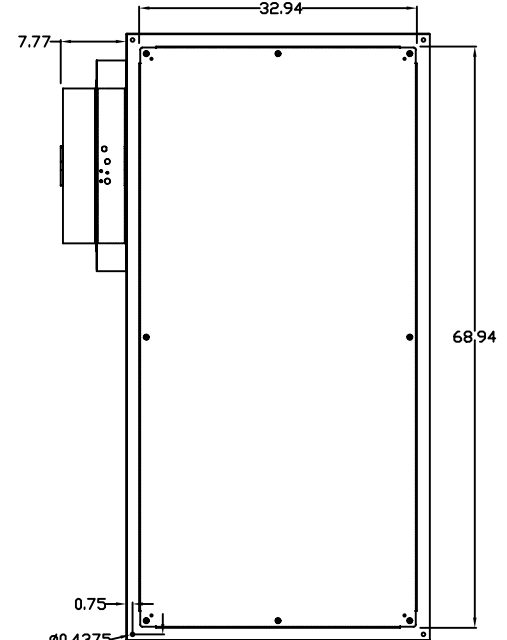

TOP VIEW

LEFT SIDE VIEW

FRONT VIEW

RIGHT SIDE VIEW

REAR VIEW

BOTTOM VIEW

THE INFORMATION CONTAINED HEREIN IS PROPRIETARY AND CONFIDENTIAL TO EIC SOLUTIONS, INC. ANY USE, TRANSFER OR DUPLICATION OF THIS INFORMATION IS STRICTLY FORBIDDEN WITHOUT THE EXPRESS WRITTEN CONSENT OF EIC SOLUTIONS, INC.

EIC SOLUTIONS, INC.
 1825 Stout Dr., Warminster, PA 18974
 (215) 443-5190 FAX: (215) 443-9564
 WWW.EICSOLUTIONSINC.COM

NAME:		G723616-EF145-RS	
DRAWN: SFB	SCALE: 1/2"=1'-0"	REV	
DATE: 08/04/09	DWG #:		