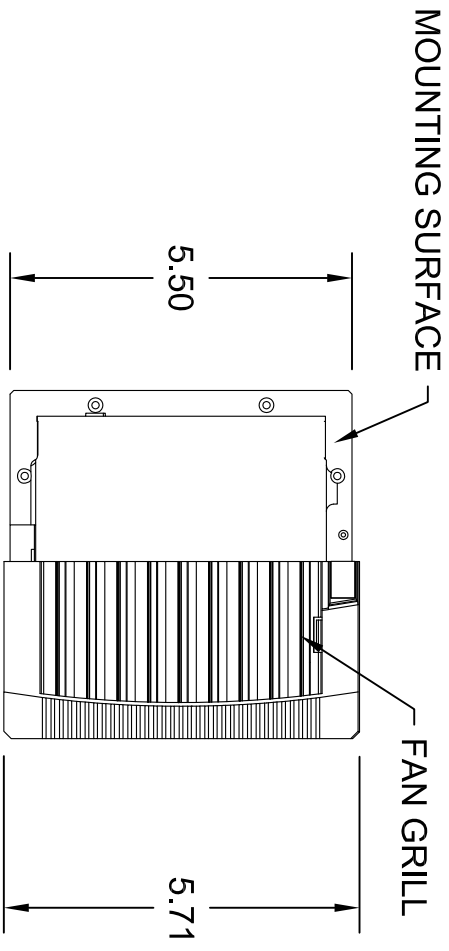

SALES DRAWING FOR:
 VFF22000
 FILTER FAN

MODEL	SYSTEM AIRFLOW (CFM)	CURRENT (A) AT 120VAC, 60Hz	CURRENT (A) AT 220/230VAC, 50/60Hz	CURRENT (A) AT 24VDC	WEIGHT (lbs.)
VFF22000	28	0.2	0.1	0.9	1.5

FRONT VIEW

SIDE VIEW

TOP VIEW