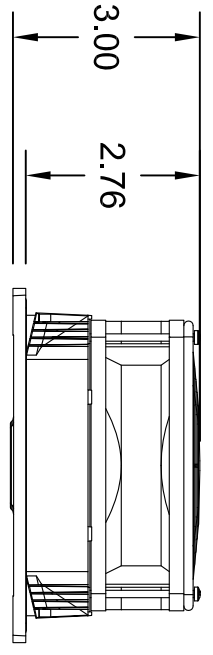

SALES DRAWING FOR:
 VFF22000
 FILTER FAN

MODEL	SYSTEM AIRFLOW (CFM)	CURRENT (A) AT 120VAC, 60Hz	CURRENT (A) AT 220/230VAC, 50/60Hz	CURRENT (A) AT 24VDC	WEIGHT (lbs.)
VFF22000	28	0.2	0.1	0.9	1.5

FRONT VIEW

SIDE VIEW

TOP VIEW