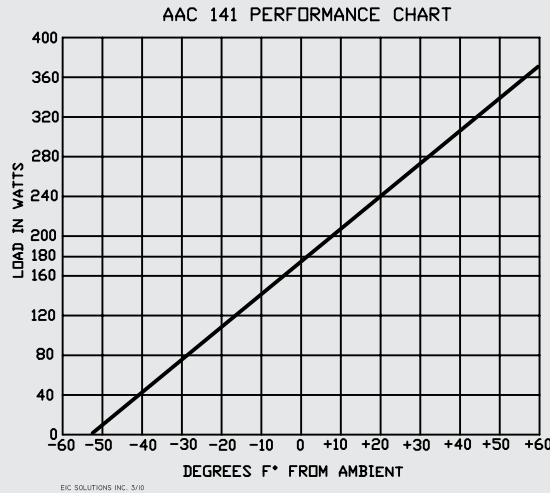

Right Side

800 BTU - 141 SERIES

THERMOELECTRIC AIR CONDITIONER

NEMA Rating:	4X
Cooling T-Stat set range:	0-100°F
T-Stat Accuracy:	±2°F
T-Stat Hysteresis:	5F
Heating T-stat set point:	ON @ 45F, OFF @ 55F
Cold-side airflow:	70 cfm
Hot-side airflow:	185 cfm
Operating temperature:	-4 to 140 °F
Storage temperature:	-4 to 194 °F
Warranty:	12 months

Optional Equipment

- Condensate Drip Pan
- Extension Frame
- Rain Shroud
- Digital Temperature Controller
- Black Epoxy Coating
- Recessed Frame
- Extended Warranty

Customizations

- Type 316 SS Construction for extreme environments
- Custom color finish
- Increased heating capability
- 12VDC and 48 VDC power configuration
- Non-standard Mounting configurations
- *And More - Please inquire for details*