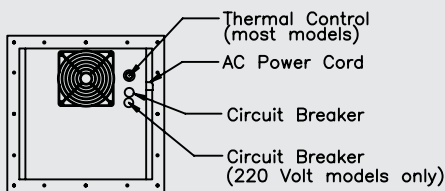

Optional Equipment

- Condensate Drip Pan
- Extension Frame
- Rain Shroud
- Digital Temperature Controller
- Black Epoxy Coating
- Recessed Frame
- Extended Warranty

Customizations

- Type 316 SS Construction for extreme environments
- Custom color finish
- Increased heating capability
- 12VDC and 48 VDC power configuration
- Non-standard Mounting configurations
- And More - Please inquire for details*

Front
(Cold Side)

Right Side

Rear
(Hot Side)