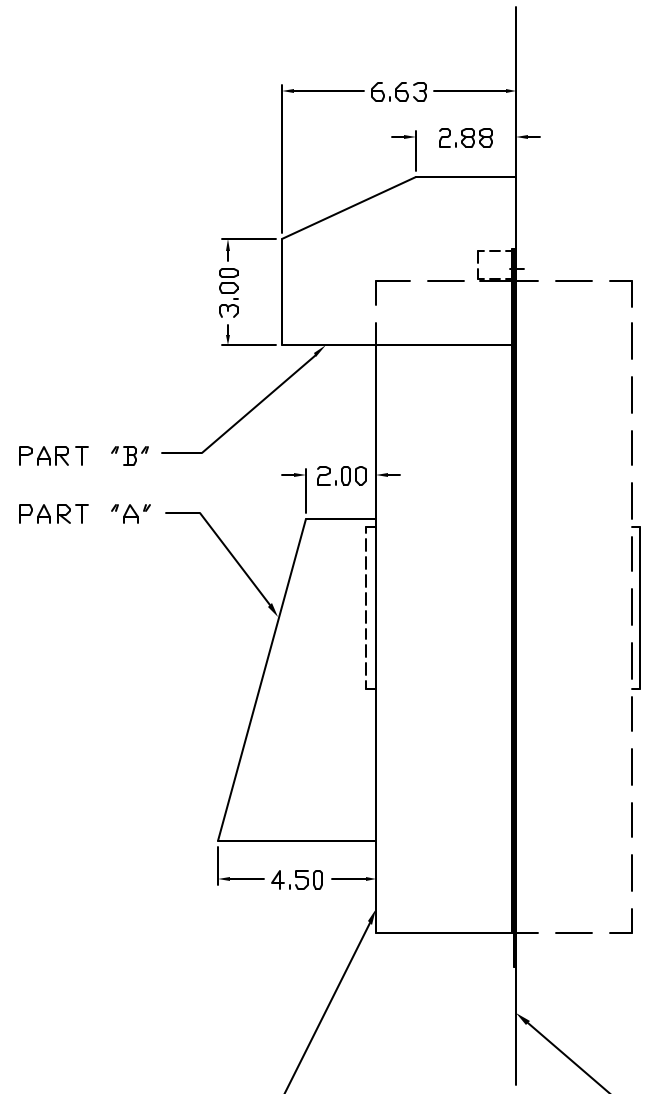

MOUNTING FLANGE

HOT SIDE COVER

ENCLOSURE SURFACE

RS-145V Rain Shroud Vertical Mount AAC-145 (1500 BTU) Series

THE INFORMATION CONTAINED HEREIN IS PROPRIETARY AND CONFIDENTIAL TO EIC SOLUTIONS, INC. ANY USE, TRANSFER OR DUPLICATION OF THIS INFORMATION IS STRICTLY FORBIDDEN WITHOUT THE EXPRESS WRITTEN CONSENT OF EIC SOLUTIONS, INC.	TOLERANCES UNLESS NOTED: DIMENSIONS 1/32" PLACES 1/16" PLACES 1/32" FINISH ± .1	EIC SOLUTIONS, INC. 1825 Stout Dr., Warminster, PA 18974 (215) 443-5190 FAX: (215) 443-9564 WWW.EICSOLUTIONS.COM	AAC-145 RAIN SHROUD VERTICAL MT. (PTS. A & B) DRAWN: JMK DATE: 12/12/02 SCALE: N.T.S. DESIGNED BY: CA-612S
---	---	---	---